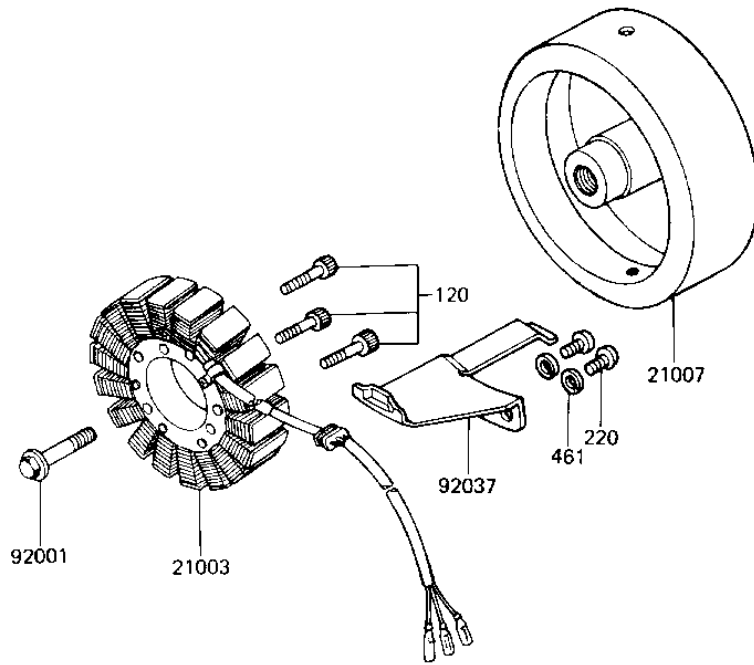

# 1982 KZ1000-J2 PARTS DIAGRAM

GENERATOR/REGULATOR

E1810-0009

## GENERATOR/REGULATOR

ITEM NAME	PART NUMBER	QUANTITY
STATOR (Ref # 21003)	21003-1040	1
ROTOR (Ref # 21007)	21007-1036	1
REGULATOR-VOLTAGE (Ref # 21066)	21066-1018	1
BOLT,12X40 (Ref # 92001)	92001-1146	1
CLAMP (Ref # 92037)	92037-1214	1
BOLT-UPSET 6X14 (Ref # 110)	112B0614	2
BOLT,SOCKET,6X30 (Ref # 120)	120P0630	3
SCREW PAN HEAD 5X12 (Ref # 220)	220B0512	2
WASHER PLAIN 6MM (Ref # 411)	411B0600	2
WASHER SPRING 5MM (Ref # 461)	461F0500	2