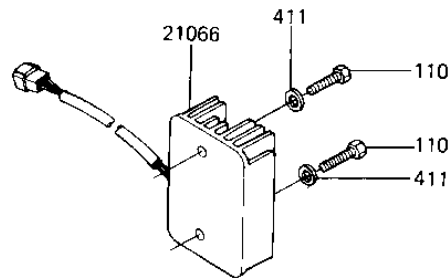

# 1982 KZ1000-J2 PARTS DIAGRAM

GENERATOR/REGULATOR

E1810-0009

## GENERATOR/REGULATOR

ITEM NAME	PART NUMBER	QUANTITY
STATOR (Ref # 21003)	21003-1040	1
ROTOR (Ref # 21007)	21007-1036	1
REGULATOR-VOLTAGE (Ref # 21066)	21066-1018	1
BOLT,12X40 (Ref # 92001)	92001-1146	1
CLAMP (Ref # 92037)	92037-1214	1
BOLT-UPSET 6X14 (Ref # 110)	112B0614	2
BOLT,SOCKET,6X30 (Ref # 120)	120P0630	3
SCREW PAN HEAD 5X12 (Ref # 220)	220B0512	2
WASHER PLAIN 6MM (Ref # 411)	411B0600	2
WASHER SPRING 5MM (Ref # 461)	461F0500	2