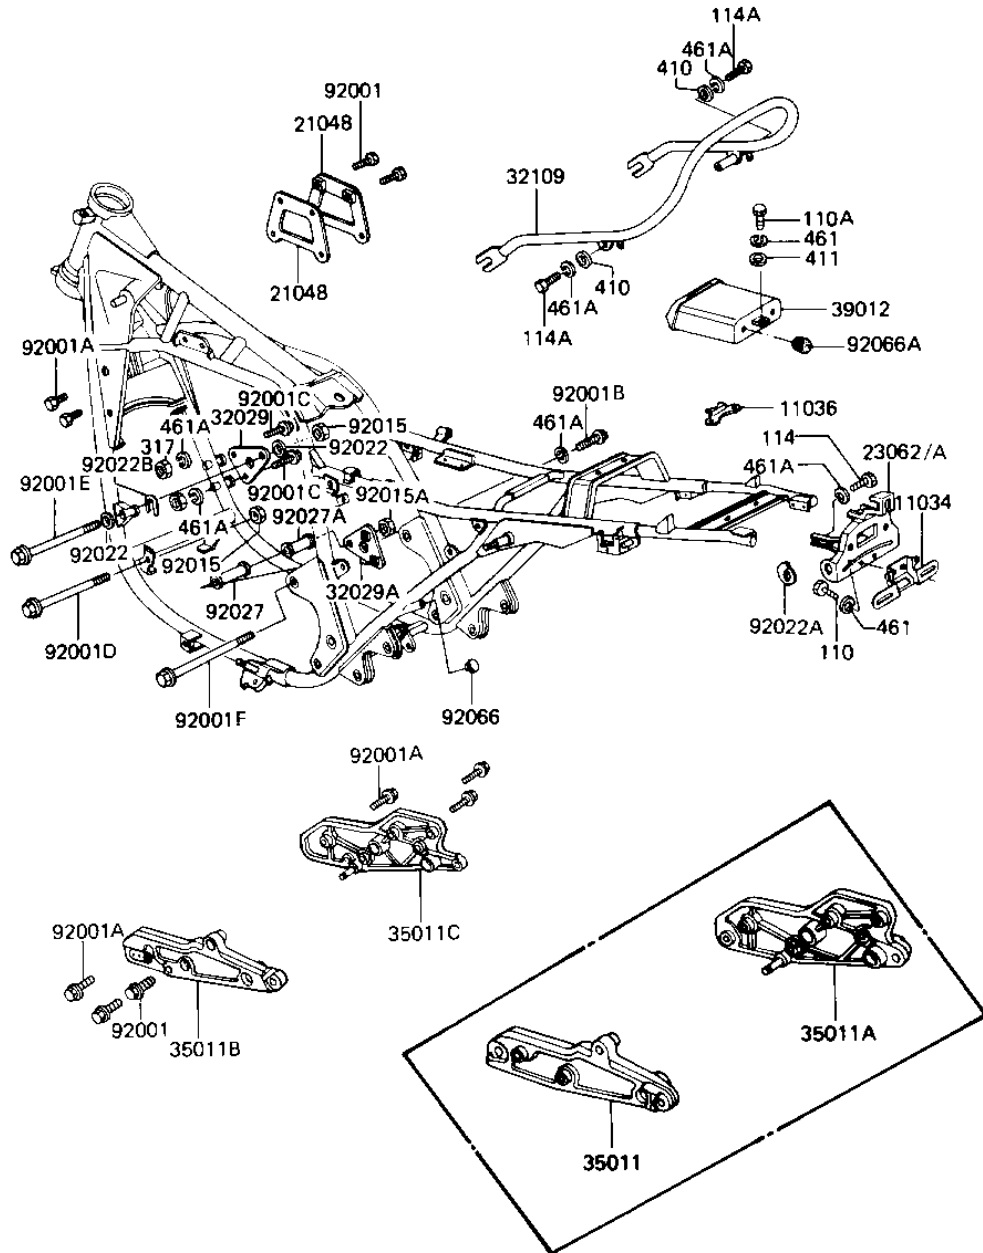

1981 KZ1000-J1 PARTS DIAGRAM

FRAME FITTINGS

F2131-0124

1981 KZ1000-J1 PARTS LIST

FRAME FITTINGS

ITEM NAME	PART NUMBER	QUANTITY
BRACKET (Ref # 11034)	11034-1922	1
BRACKET-A,STORAGE (Ref # 11036)	11036-1070	1
PLATE,IGNITION COIL (Ref # 21048)	21048-1001	2
BRACKET-COMP,TL LAMP (Ref # 23062)	23062-1032	1
BRACKET-ENGINE (Ref # 32029)	32029-1142	1
BRACKET-ENGINE (Ref # 32029A)	32029-1143	1
GRIP-FRAM (Ref # 32109)	32109-1028	1
STAY,MUFFLER,LH (Ref # 35011)	35011-1086	1
STAY,MUFFLER,RH (Ref # 35011A)	35011-1087	1
CASE-STORAGE (Ref # 39012)	39012-1014	1
BOLT,HEX HEAD,6MM (Ref # 92001)	92001-137	4
BOLT,FLANGED,8X35 (Ref # 92001A)	92001-1577	6
BOLT (Ref # 92001B)	92001-1578	2
BOLT-FLANGE (Ref # 92001C)	92001-1582	2
BOLT (Ref # 92001D)	92001-1585	1
BOLT,FLANGED,10X320,B (Ref # 92001E)	92001-1624	1
BOLT,FLANGED,8X85 (Ref # 92001F)	92001-1596	1
NUT,10MM (Ref # 92015)	92015-1429	2
NUT-LOCK,12MM (Ref # 92015A)	92019-009	1
WASHER,PLAIN (Ref # 92022)	92022-1022	2
WASHER,SIGNAL LAMP BR (Ref # 92022A)	92022-1230	2
WASHER,U FORMED (Ref # 92022B)	92022-1259	1
COLLAR,FR AXLE,L=27 (Ref # 92027)	92027-1318	1
COLLAR,STEP (Ref # 92027A)	92027-1314	1
PLUG,FRAME END (Ref # 92066)	92066-1034	1
RUBBER PLUG (Ref # 92066A)	92074-038	2
BOLT-UPSET,6X12 (Ref # 110)	112G0612	2
BOLT-UPSET,6X16 (Ref # 110A)	112G0616	1
BOLT-SMALL-UPSET,8X16 (Ref # 114)	115G0816	4

1981 KZ1000-J1 PARTS LIST

FRAME FITTINGS

ITEM NAME	PART NUMBER	QUANTITY
BOLT HEX HEAD 8X70 (Ref # 114A)	114B0870	2
NUT,8M/M (Ref # 317)	317B0800	2
WASHER PLAIN 8MM (Ref # 417)	410B0800	2
WASHER PLAIN 6MM (Ref # 411)	411B0600	1
UNAVAILABLE IN PRICE BOOK (Ref # 461)	46180600	3
WASHER SPRING (Ref # 461A)	461B0800	10