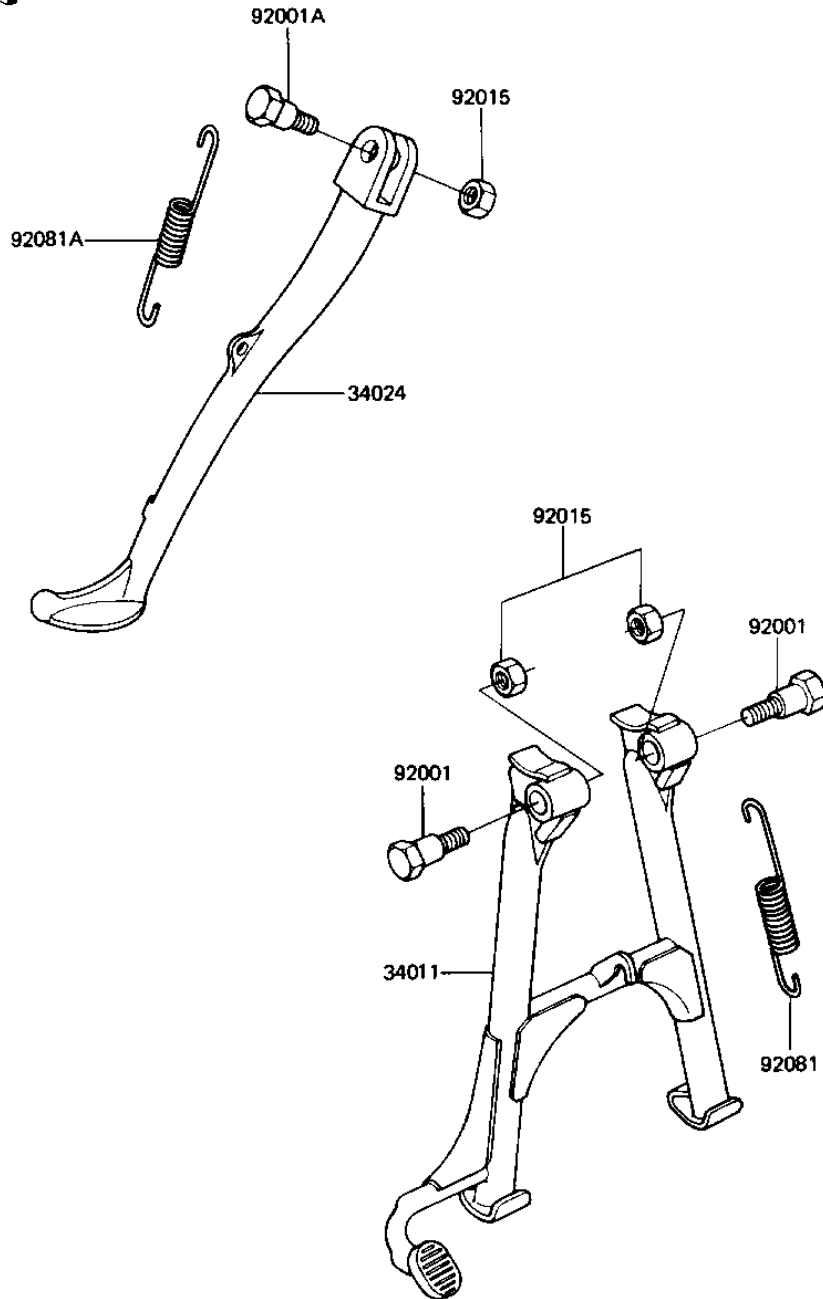

1982 KZ1000-J2 PARTS DIAGRAM

STANDS

F2190-0105

1982 KZ1000-J2 PARTS LIST

STANDS

ITEM NAME	PART NUMBER	QUANTITY
STAND-MAIN (Ref # 34011)	34011-1032	1
STAND-SIDE (Ref # 34024)	34024-1070	1
BOLT,MAIN STAND FITTI (Ref # 92001)	92001-1214	2
BOLT-SIDE STAND (Ref # 92001A)	92003-079	1
NUT,LOCK,10MM (Ref # 92015)	92019-021	3
SPRING,MAIN STAND (Ref # 92081)	34023-012	1
SPRING,SIDE STAND (Ref # 92081A)	34025-005	1