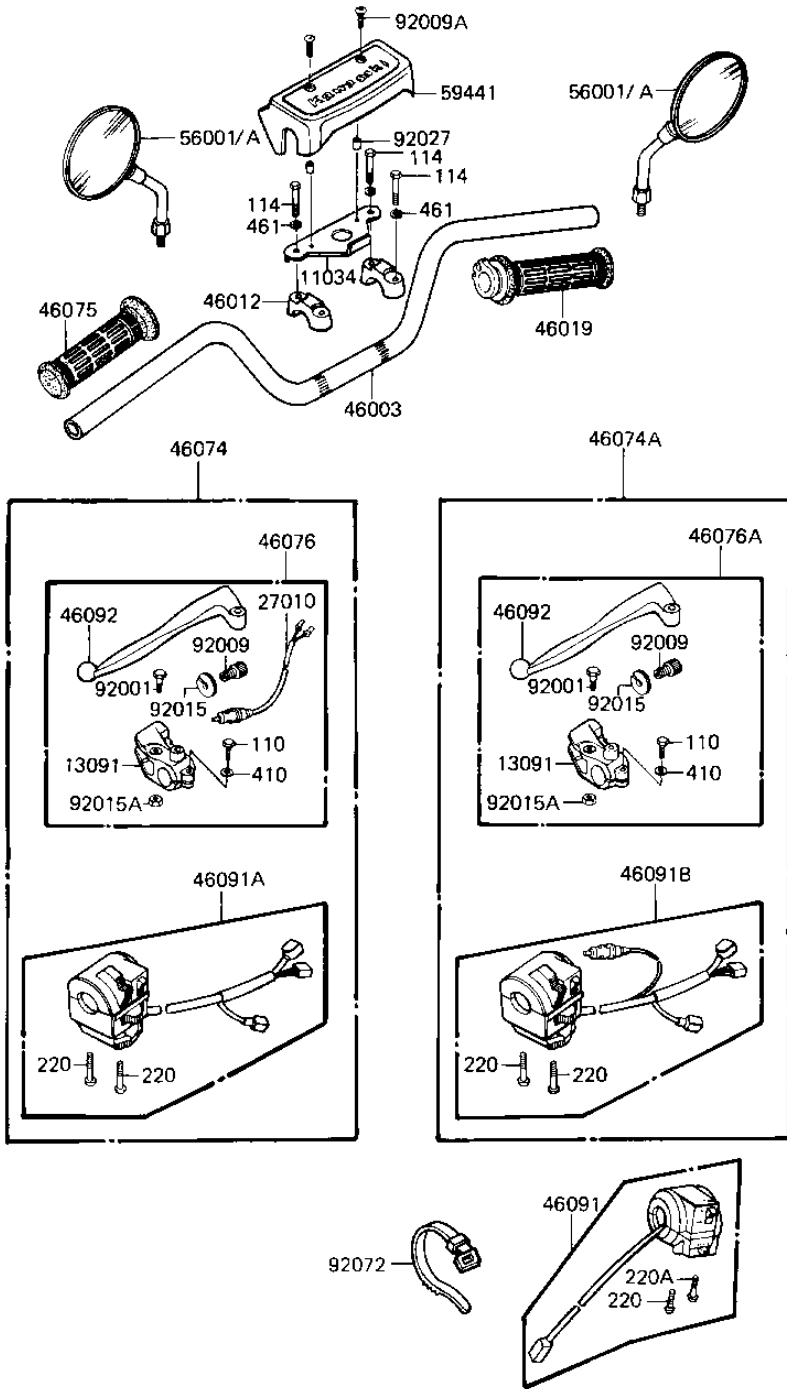

# 1982 KZ1000-J2 PARTS DIAGRAM

HANDLEBAR (KZ1000-J1/J2)

F2310-0200

# 1982 KZ1000-J2 PARTS LIST

## HANDLEBAR (KZ1000-J1/J2)

ITEM NAME	PART NUMBER	QUANTITY
BRACKET,HANDLE COVER (Ref # 11034)	11034-1899	1
HOLDER,CLUTCH LEVER (Ref # 13091)	13091-1046	1
HANDLEBAR (Ref # 46003)	46003-1068	1
HOLDER-HANDLE (Ref # 46012)	46012-1011	2
GRIP-ASSY,THROTTLE (Ref # 46019)	46019-1015	1
GRIP,LH (Ref # 46075)	46075-1022	1
LEVER-ASSY-GRIP,CLTCH (Ref # 46076A)	46076-1019	1
HOUSING-ASSY-CNTRL,RH (Ref # 46091)	46091-1155	1
HOUSING-ASSY-CNTRL,LH (Ref # 46091B)	46091-1180	1
LEVER,CLUTCH (Ref # 46092)	46092-1005	1
MIRROR-ASSY (Ref # 56001A)	56001-1346	2
COVER-HANDLE (Ref # 59441)	59441-1001	1
BOLT,CLUTCH LEVER FIT (Ref # 92001)	92001-1075	1
SCREW CABLE ADJUST (Ref # 92009)	46055-003	1
SCREW,4X16 (Ref # 92009A)	92009-1108	2
NUT-LOCK (Ref # 92015)	46056-005	1
NUT (Ref # 92015A)	92019-008	1
COLLAR,4.5X6.5X9.3 (Ref # 92027)	92027-1313	2
BAND,SHORT (Ref # 92072)	92072-030	4
BOLT, HEX HEAD 6X22 (Ref # 110)	110N0622	1
BOLT,SMALL UPSET (Ref # 114)	115G0835	4
SCREW-PAN-CROS (Ref # 220)	220B0535	3
SCREW-PAN-CROS (Ref # 220A)	220B0540	1
WASHER PLAIN 6MM (Ref # 410)	410B0600	1
WASHER SPRING (Ref # 461)	461B0800	4