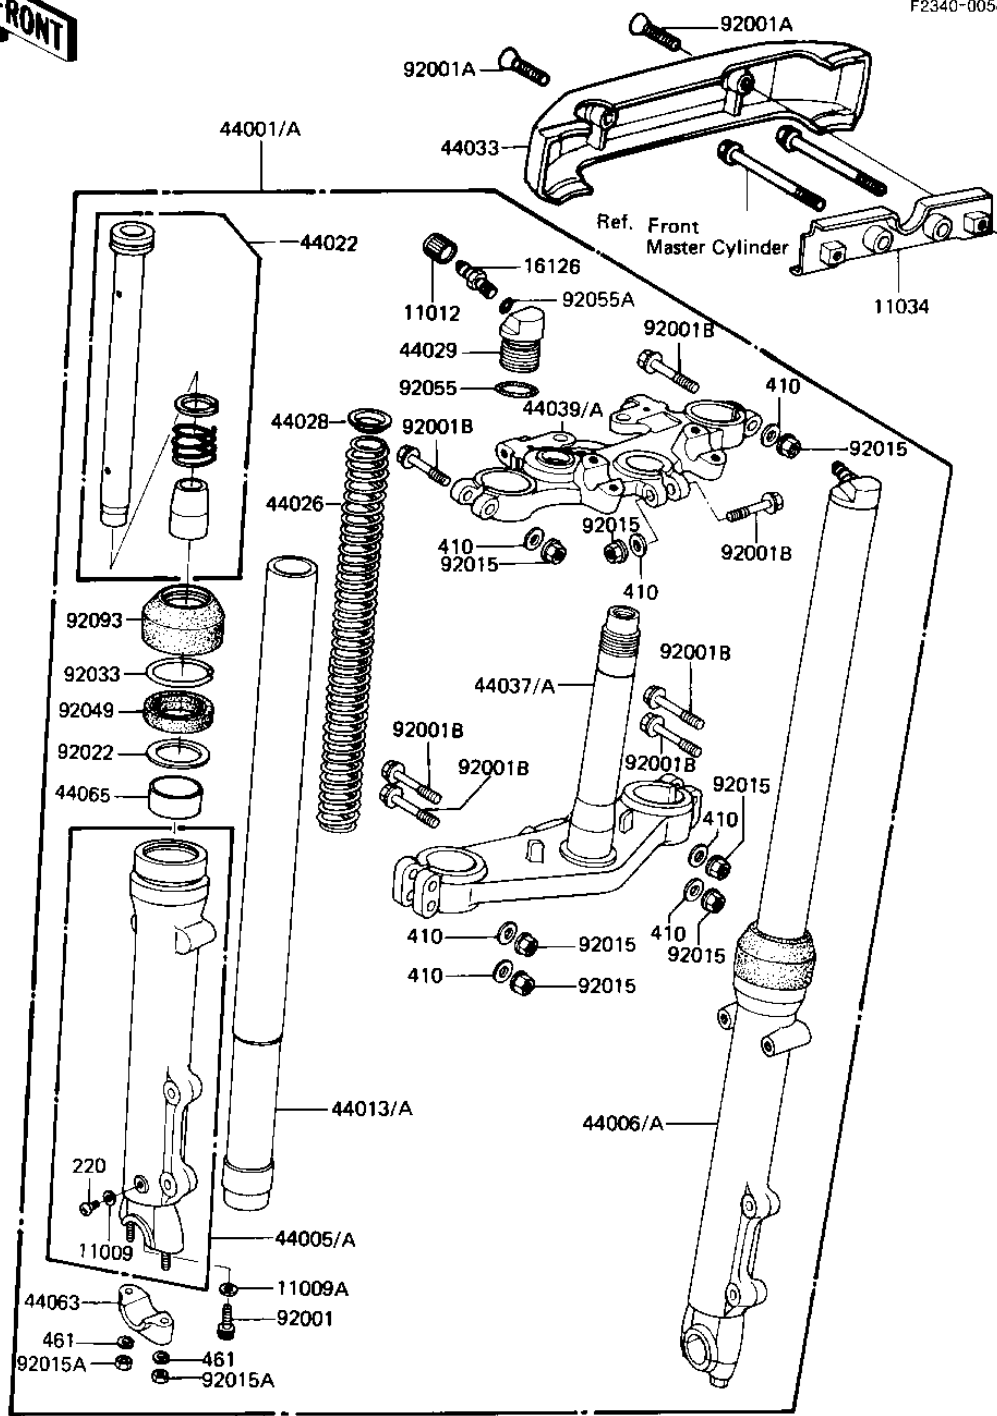

1982 KZ1000-J2 PARTS DIAGRAM

FRONT FORK (KZ1000-J1/J2)

F2340-0058

1982 KZ1000-J2 PARTS LIST

FRONT FORK (KZ1000-J1/J2)

| ITEM NAME | PART NUMBER | QUANTITY |
|-------------------------------------|-------------|----------|
| GASKET FORK DRAIN PLG (Ref # 11009) | 44045-002 | 2 |
| GASKET,FORK CYLINDER (Ref # 11009A) | 44045-057 | 2 |
| CAP,AIR VALVE (Ref # 11012) | 11012-1241 | 2 |
| BRACKET,FORK COVER (Ref # 11034) | 11034-1842 | 1 |
| VALVE AIR (Ref # 16126) | 16126-1052 | 2 |
| FORK-FRONT (Ref # 44001A) | 44001-1326 | 1 |
| TUBE,LH,FORK OUTER (Ref # 44005A) | 44005-1072 | 1 |
| TUBE,RH,FORK OUTER (Ref # 44006A) | 44006-1072 | 1 |
| PIPE-FORK INNER (Ref # 44013A) | 44013-1086 | 2 |
| CYLINDER-FORK (Ref # 44022) | 44022-1044 | 2 |
| SPRING-FRONT FORK (Ref # 44026) | 44026-1103 | 2 |
| GUIDE,FORK SPRING (Ref # 44028) | 44028-1004 | 2 |
| SEAT-FORK SPRING (Ref # 44029) | 44029-1021 | 2 |
| COVER,FORK (Ref # 44033) | 44033-1053 | 1 |
| HOLDER-FORK UNDER (Ref # 44037A) | 44037-1072 | 1 |
| HOLDER-FORK UPPER (Ref # 44039A) | 44039-1045 | 1 |
| HOLDER-FRONT AXLE (Ref # 44063) | 44063-1006 | 2 |
| BUSHING-FRONT FORK,OU (Ref # 44065) | 44065-1091 | 2 |
| BOLT-FORK CYLINDER (Ref # 92001) | 44041-040 | 2 |
| SCREW-CSK-RD-CROS (Ref # 92001A) | 222C0518 | 2 |
| BOLT,FLANGED,8X57 (Ref # 92001B) | 92001-1358 | 7 |
| NUT-8MM (Ref # 92015) | 92015-1022 | 7 |
| NUT,LOCK,8MM (Ref # 92015A) | 92015-1124 | 4 |
| WASHER,FORK OUT PIPE (Ref # 92022) | 92022-1262 | 2 |
| SNAP RING,FORK OUTER (Ref # 92033) | 92033-1047 | 2 |
| SEAL-OIL,FORK OUTER T (Ref # 92049) | 92049-1295 | 2 |
| "O" RING,FORK TOP (Ref # 92055) | 92055-1051 | 2 |
| "O" RING,AIR VALVE (Ref # 92055A) | 92055-1094 | 2 |
| SEAL (Ref # 92093) | 92093-1051 | 2 |