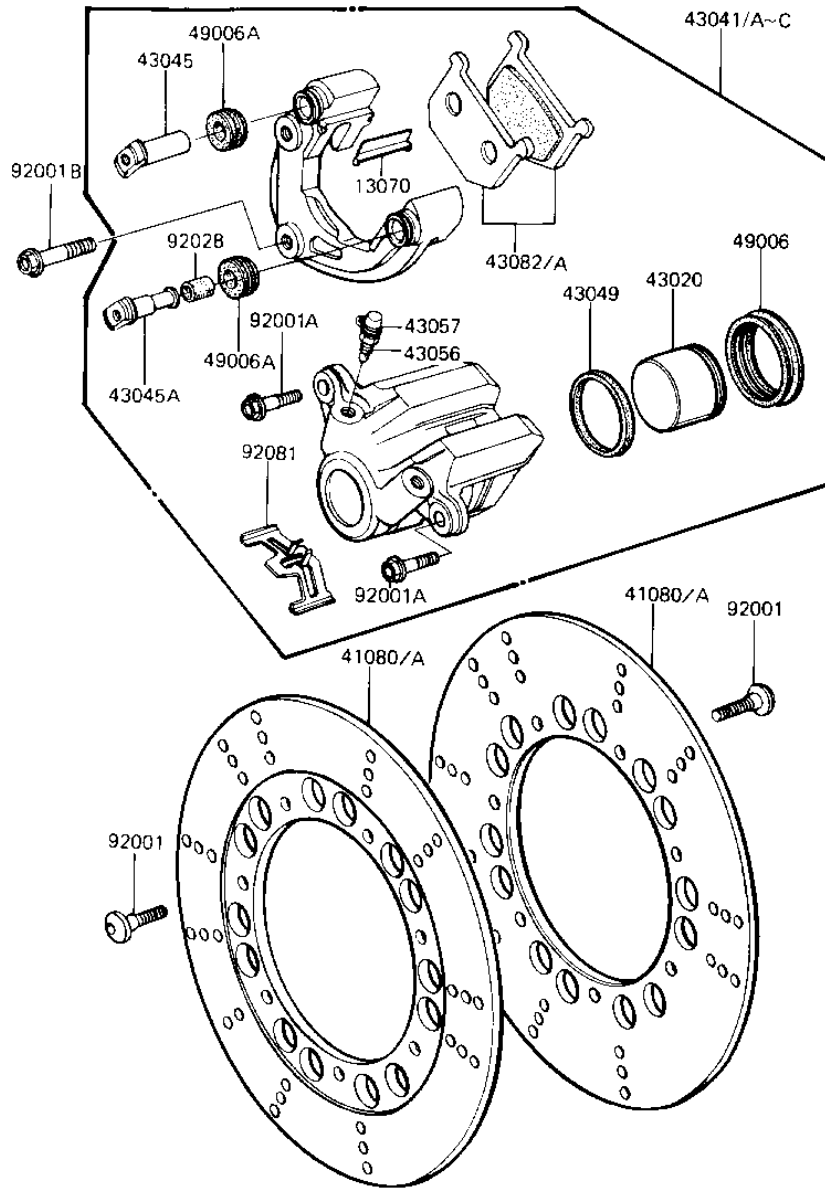

1982 KZ1000-J2 PARTS DIAGRAM

FRONT BRAKE

F2292-0038