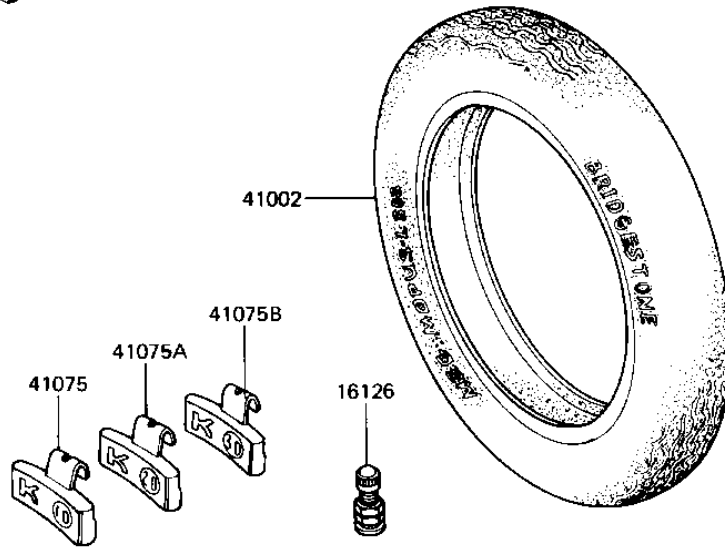

# 1981 KZ1000-J1 PARTS DIAGRAM

TIRES

F2210-0087

## TIRES

ITEM NAME	PART NUMBER	QUANTITY
VALVE (Ref # 16126)	16126-1136	2
TIRE 325V-19 L303A F (Ref # 41002)	41002-1136	1
UNAVAILABLE IN PRICE BOOK (Ref # 41002A)	41002-11371	1
BALANCER-WHEEL,10G (Ref # 41075)	41075-1011	AR
BALANCER-WHEEL,20G (Ref # 41075A)	41075-1012	AR
BALANCER-WHEEL,30G (Ref # 41075B)	41075-1013	AR