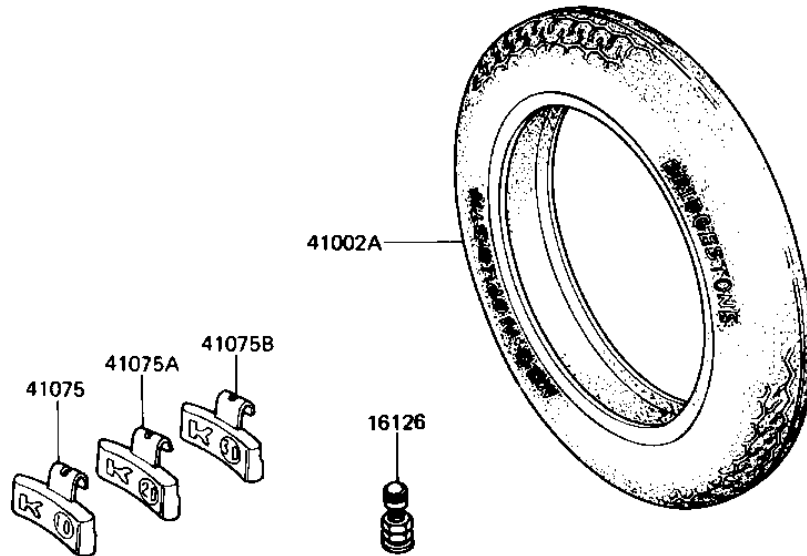

# 1981 KZ1000-J1 PARTS DIAGRAM

TIRES

F2210-0087

# 1981 KZ1000-J1 PARTS LIST

## TIRES

ITEM NAME	PART NUMBER	QUANTITY
VALVE (Ref # 16126)	16126-1136	2
TIRE 325V-19 L303A F (Ref # 41002)	41002-1136	1
UNAVAILABLE IN PRICE BOOK (Ref # 41002A)	41002-11371	1
BALANCER-WHEEL,10G (Ref # 41075)	41075-1011	AR
BALANCER-WHEEL,20G (Ref # 41075A)	41075-1012	AR
BALANCER-WHEEL,30G (Ref # 41075B)	41075-1013	AR