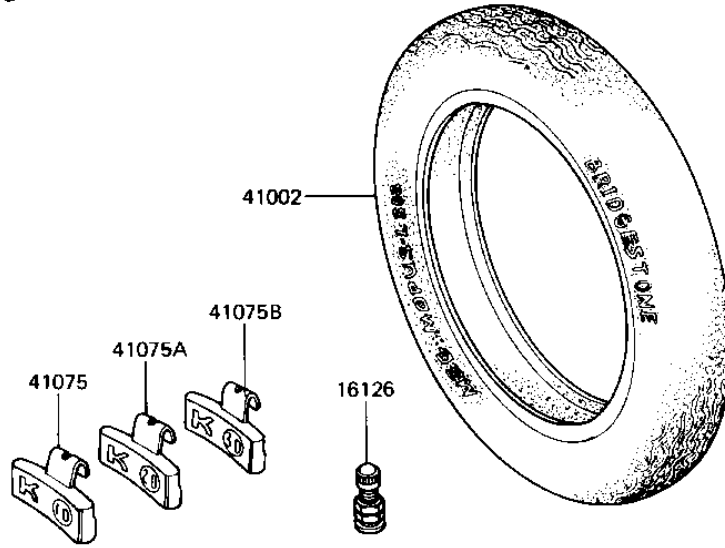

1982 KZ1000-J2 PARTS DIAGRAM

TIRES

F2210-0087

1982 KZ1000-J2 PARTS LIST

TIRES

ITEM NAME	PART NUMBER	QUANTITY
VALVE (Ref # 16126)	16126-1136	2
TIRE 325V-19 L303A F (Ref # 41002)	41002-1136	1
UNAVAILABLE IN PRICE BOOK (Ref # 41002A)	41002-11371	1
BALANCER-WHEEL,10G (Ref # 41075)	41075-1011	AR
BALANCER-WHEEL,20G (Ref # 41075A)	41075-1012	AR
BALANCER-WHEEL,30G (Ref # 41075B)	41075-1013	AR