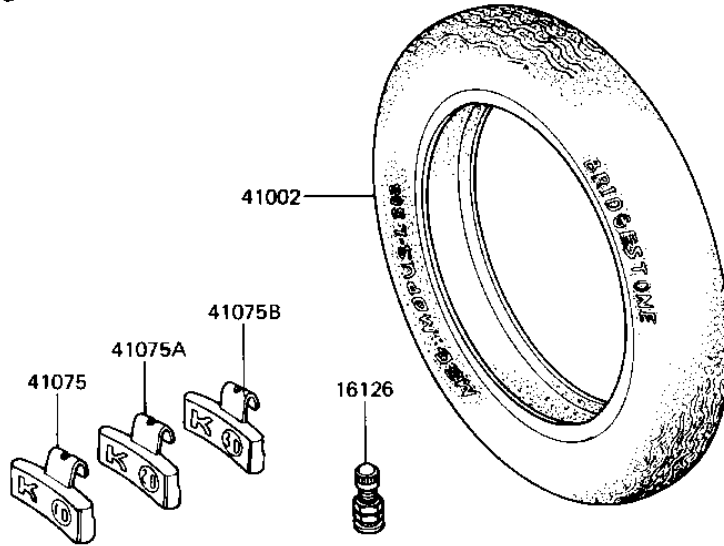

1982 KZ1000-J2 PARTS DIAGRAM

TIRES

F2210-0087

1982 KZ1000-J2 PARTS LIST

TIRES

ITEM NAME	PART NUMBER	QUANTITY
VALVE (Ref # 16126)	16126-1136	2
TIRE 325V-19 L303A F (Ref # 41002)	41002-1136	1
UNAVAILABLE IN PRICE BOOK (Ref # 41002A)	41002-11371	1
BALANCER-WHEEL,10G (Ref # 41075)	41075-1011	AR
BALANCER-WHEEL,20G (Ref # 41075A)	41075-1012	AR
BALANCER-WHEEL,30G (Ref # 41075B)	41075-1013	AR