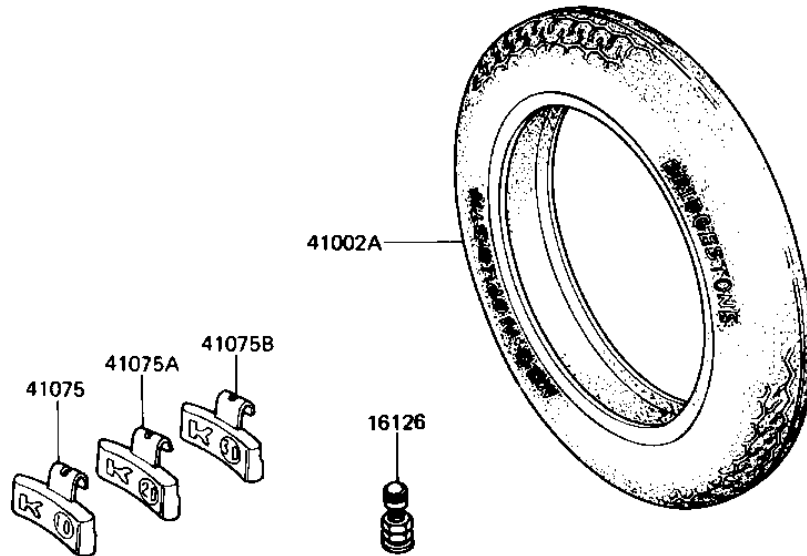

1982 KZ1000-J2 PARTS DIAGRAM

TIRES

F2210-0087

1982 KZ1000-J2 PARTS LIST

TIRES

ITEM NAME	PART NUMBER	QUANTITY
VALVE (Ref # 16126)	16126-1136	2
TIRE 325V-19 L303A F (Ref # 41002)	41002-1136	1
UNAVAILABLE IN PRICE BOOK (Ref # 41002A)	41002-11371	1
BALANCER-WHEEL,10G (Ref # 41075)	41075-1011	AR
BALANCER-WHEEL,20G (Ref # 41075A)	41075-1012	AR
BALANCER-WHEEL,30G (Ref # 41075B)	41075-1013	AR