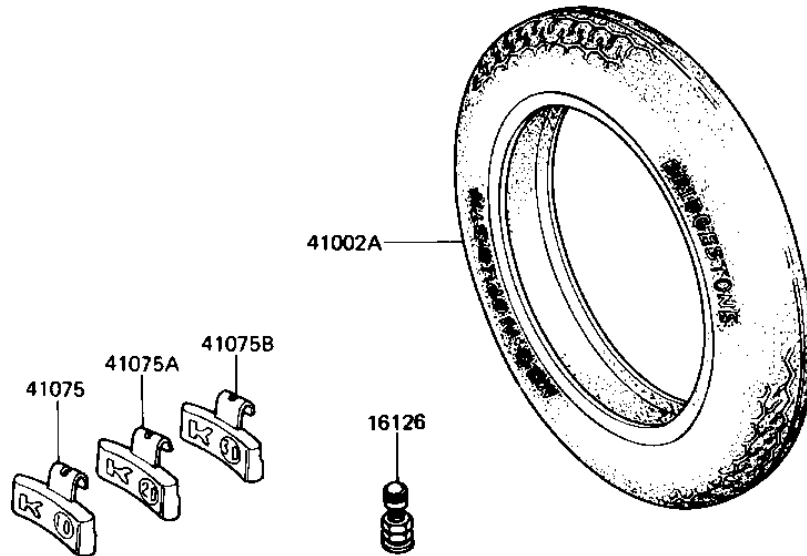

1983 KZ1000-J3 PARTS DIAGRAM

TIRES

F2210-0087

1983 KZ1000-J3 PARTS LIST

TIRES

ITEM NAME	PART NUMBER	QUANTITY
VALVE (Ref # 16126)	16126-1136	2
TIRE 325V-19 L303A F (Ref # 41002)	41002-1136	1
UNAVAILABLE IN PRICE BOOK (Ref # 41002A)	41002-11371	1
BALANCER-WHEEL,10G (Ref # 41075)	41075-1011	AR
BALANCER-WHEEL,20G (Ref # 41075A)	41075-1012	AR
BALANCER-WHEEL,30G (Ref # 41075B)	41075-1013	AR