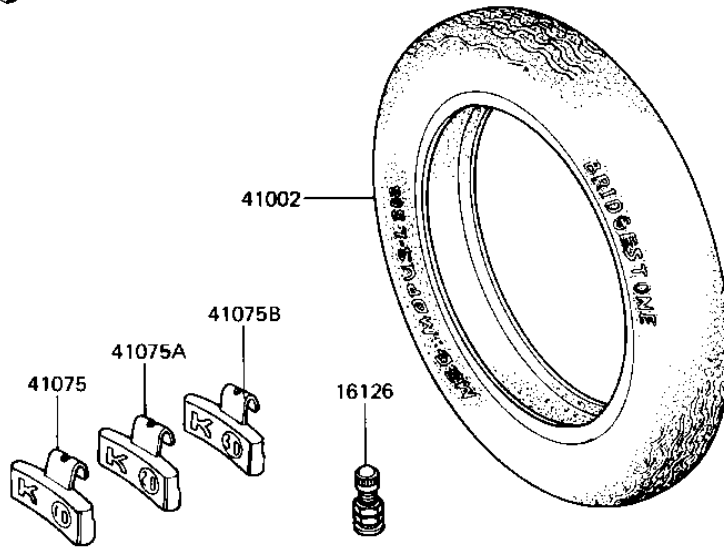

1983 KZ1000-J3 PARTS DIAGRAM

TIRES

F2210-0087

1983 KZ1000-J3 PARTS LIST

TIRES

ITEM NAME	PART NUMBER	QUANTITY
VALVE (Ref # 16126)	16126-1136	2
TIRE 325V-19 L303A F (Ref # 41002)	41002-1136	1
UNAVAILABLE IN PRICE BOOK (Ref # 41002A)	41002-11371	1
BALANCER-WHEEL,10G (Ref # 41075)	41075-1011	AR
BALANCER-WHEEL,20G (Ref # 41075A)	41075-1012	AR
BALANCER-WHEEL,30G (Ref # 41075B)	41075-1013	AR