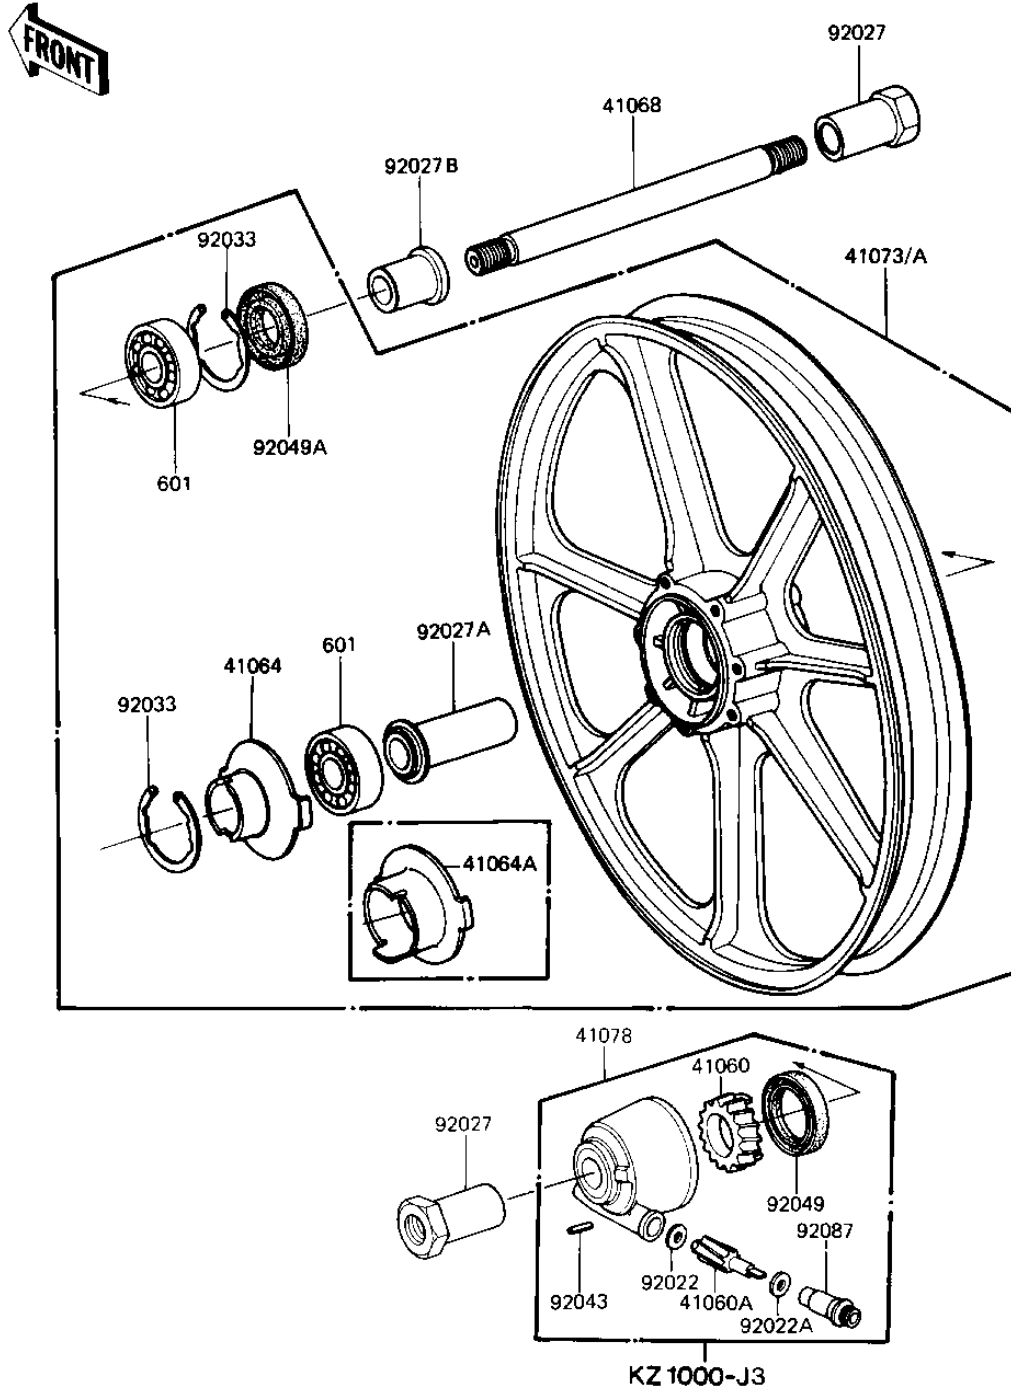

# 1981 KZ1000-J1 PARTS DIAGRAM

## FRONT WHEEL/HUB

F2230-0054

## FRONT WHEEL/HUB

ITEM NAME	PART NUMBER	QUANTITY
RECEIVER-SPEEDOMETER (Ref # 41064A)	41064-1008	1
AXLE,FRONT (Ref # 41068)	41068-1031	1
WHEEL-ASSY (Ref # 41073A)	41073-1156-21	1
COLLAR,FRONT AXLE (Ref # 92027)	41069-031	2
COLLAR,FR HUB L=55M/M (Ref # 92027A)	92027-1223	1
COLLAR,FR AXLE L=30MM (Ref # 92027B)	92027-1225	1
CIRCLIP,42MM (Ref # 92035)	92033-1041	2
OIL SEAL,AG1144AO (Ref # 92049A)	92049-1058	1
BEARING BALL #6302Z (Ref # 601)	601B6302Z	2