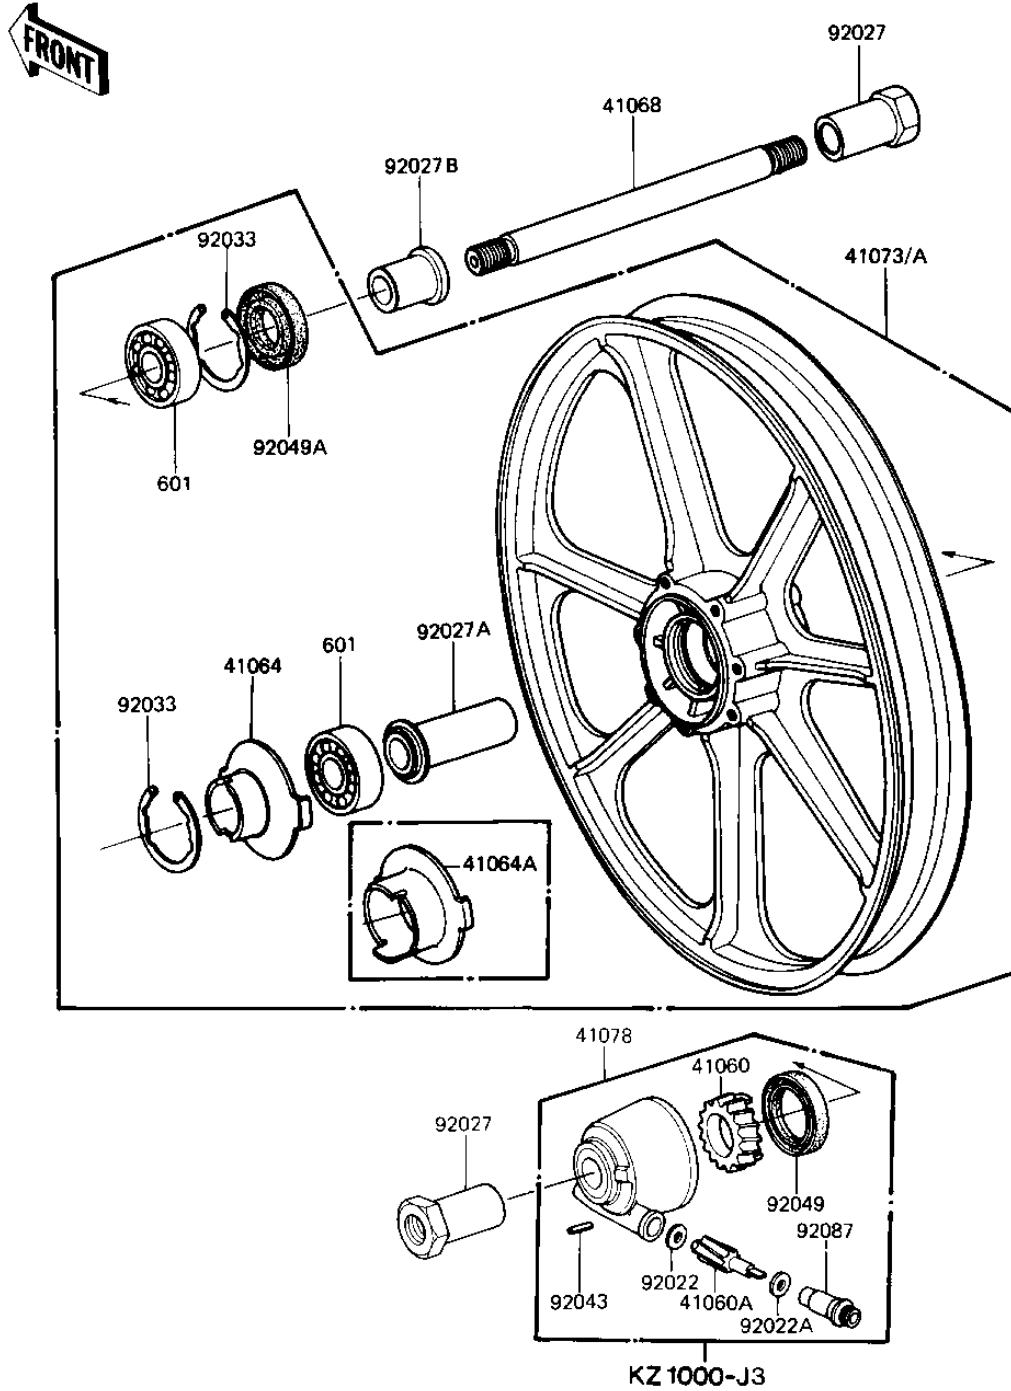

1982 KZ1000-J2 PARTS DIAGRAM

FRONT WHEEL/HUB

F2230-0054

1982 KZ1000-J2 PARTS LIST

FRONT WHEEL/HUB

ITEM NAME	PART NUMBER	QUANTITY
RECEIVER-SPEEDOMETER (Ref # 41064A)	41064-1008	1
AXLE,FRONT (Ref # 41068)	41068-1031	1
WHEEL-ASSY (Ref # 41073A)	41073-1156-21	1
COLLAR,FRONT AXLE (Ref # 92027)	41069-031	2
COLLAR,FR HUB L=55M/M (Ref # 92027A)	92027-1223	1
COLLAR,FR AXLE L=30MM (Ref # 92027B)	92027-1225	1
CIRCLIP,42MM (Ref # 92035)	92033-1041	2
OIL SEAL,AG1144AO (Ref # 92049A)	92049-1058	1
BEARING BALL #6302Z (Ref # 601)	601B6302Z	2