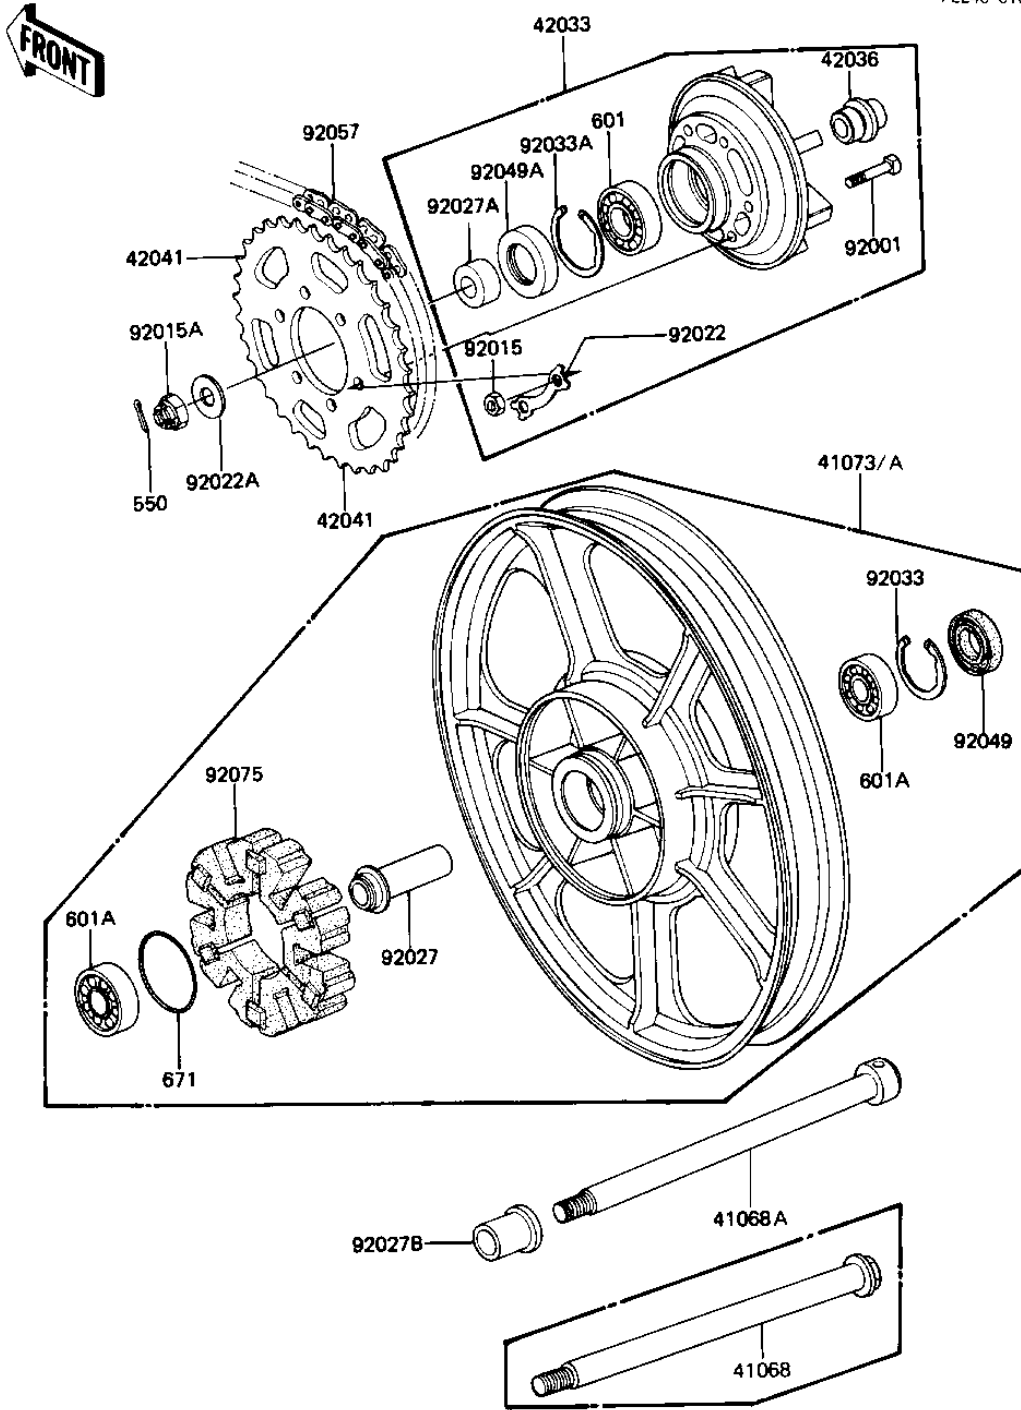

1981 KZ1000-J1 PARTS DIAGRAM

REAR WHEEL/HUB/CHAIN

F2240-0100

1981 KZ1000-J1 PARTS LIST

REAR WHEEL/HUB/CHAIN

ITEM NAME	PART NUMBER	QUANTITY
AXLE,RR,L=300 (Ref # 41068)	41068-1087	1
WHEEL-ASSY,RR (Ref # 41073)	41073-1087	1
COUPLING-ASSY (Ref # 42033)	42033-1024	1
SLEEVE,L=33 (Ref # 42036)	42036-1039	1
UNAVAILABLE IN PRICE BOOK (Ref # 42041)	42041-1056	1
BOLT (Ref # 92001)	92001-161	6
NUT 10MM (Ref # 92015)	42045-005	6
NUT CASTLE,18MM (Ref # 92015A)	42045-018	1
WASHER,LOCK (Ref # 92022)	92022-1212	3
WASHER,PLAIN,20MM (Ref # 92022A)	92022-248	1
COLLAR,L=89.5 (Ref # 92027)	92027-1286	1
COLLAR,20X40X18 (Ref # 92027A)	92027-1287	1
COLLAR,L=31 (Ref # 92027B)	92027-1288	1
RING,SNAP,56.2M/M (Ref # 92033)	92033-1043	1
CIRCLIP,62M/M (Ref # 92033A)	92033-1044	1
SEAL-OIL (Ref # 92049)	92049-1061	1
OIL SEAL (Ref # 92049A)	92050-027	1
DR CHAIN 630X96 (Ref # 92057)	92057-1053	1
SHOCK DAMPER,REAR HUB (Ref # 92075)	42014-033	1
PIN-COTTER,4.0X35 (Ref # 550)	550D4035	1
BALL BEARING,#6206 (Ref # 601)	601B6206	1
BEARING,BALL,#6304ZZ (Ref # 601A)	601B6304ZZ	2
"0" RING,65MM (Ref # 671)	671B2565	1