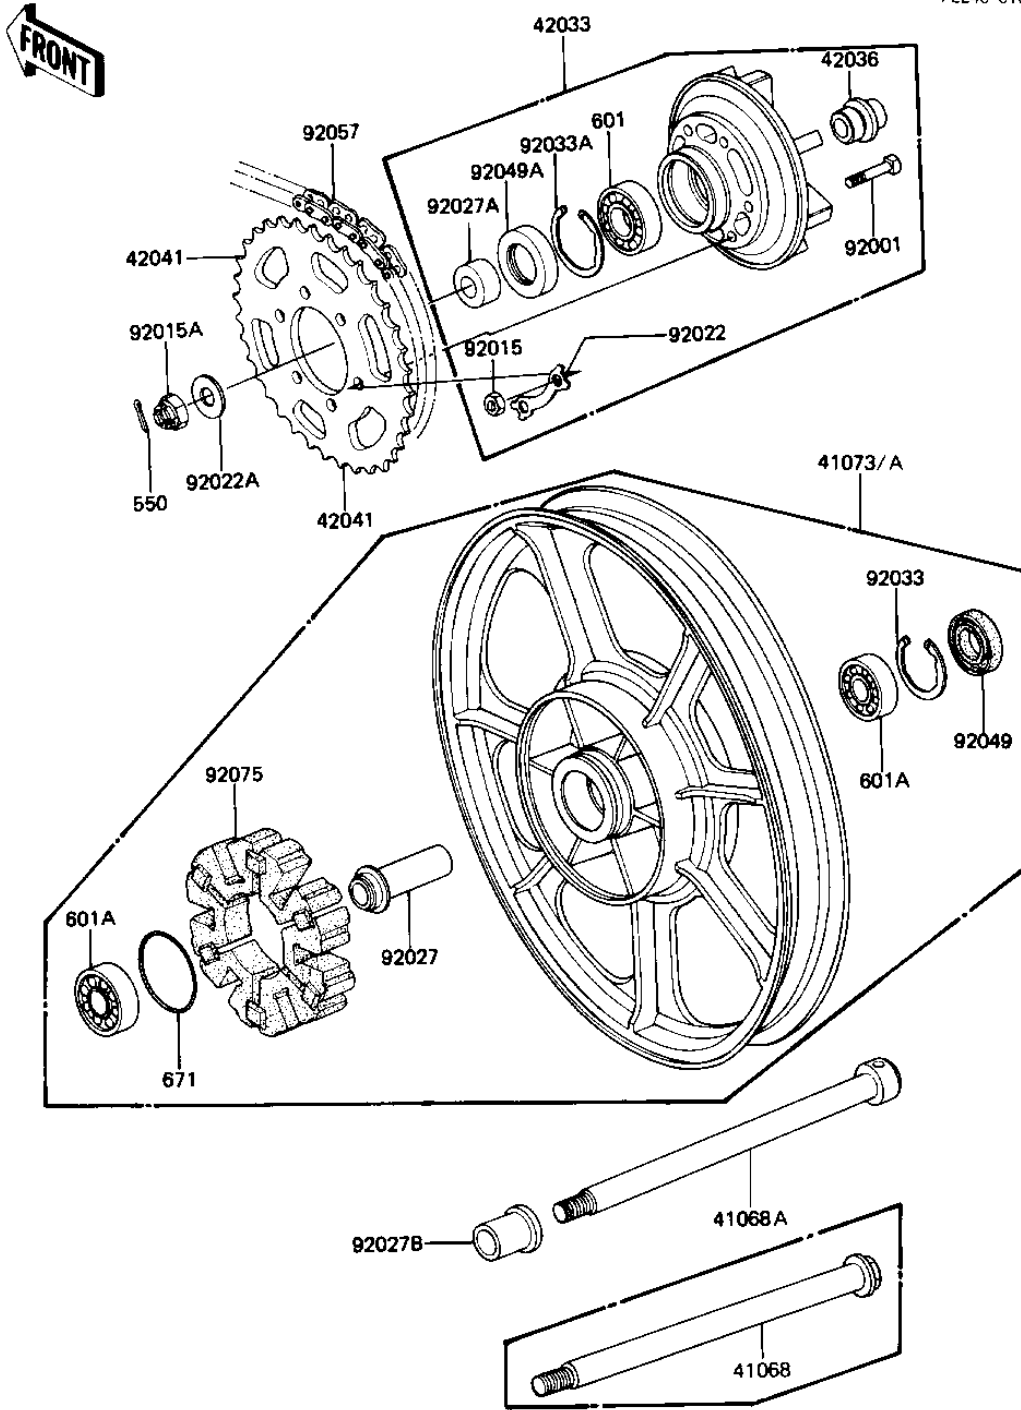

# 1982 KZ1000-J2 PARTS DIAGRAM

REAR WHEEL/HUB/CHAIN

F2240-0100

## REAR WHEEL/HUB/CHAIN

ITEM NAME	PART NUMBER	QUANTITY
AXLE,RR,L=300 (Ref # 41068)	41068-1087	1
WHEEL-ASSY,RR (Ref # 41073)	41073-1087	1
COUPLING-ASSY (Ref # 42033)	42033-1024	1
SLEEVE,L=33 (Ref # 42036)	42036-1039	1
UNAVAILABLE IN PRICE BOOK (Ref # 42041)	42041-1056	1
BOLT (Ref # 92001)	92001-161	6
NUT 10MM (Ref # 92015)	42045-005	6
NUT CASTLE,18MM (Ref # 92015A)	42045-018	1
WASHER,LOCK (Ref # 92022)	92022-1212	3
WASHER,PLAIN,20MM (Ref # 92022A)	92022-248	1
COLLAR,L=89.5 (Ref # 92027)	92027-1286	1
COLLAR,20X40X18 (Ref # 92027A)	92027-1287	1
COLLAR,L=31 (Ref # 92027B)	92027-1288	1
RING,SNAP,56.2M/M (Ref # 92033)	92033-1043	1
CIRCLIP,62M/M (Ref # 92033A)	92033-1044	1
SEAL-OIL (Ref # 92049)	92049-1061	1
OIL SEAL (Ref # 92049A)	92050-027	1
DR CHAIN 630X96 (Ref # 92057)	92057-1053	1
SHOCK DAMPER,REAR HUB (Ref # 92075)	42014-033	1
PIN-COTTER,4.0X35 (Ref # 550)	550D4035	1
BALL BEARING,#6206 (Ref # 601)	601B6206	1
BEARING,BALL,#6304ZZ (Ref # 601A)	601B6304ZZ	2
"0" RING,65MM (Ref # 671)	671B2565	1