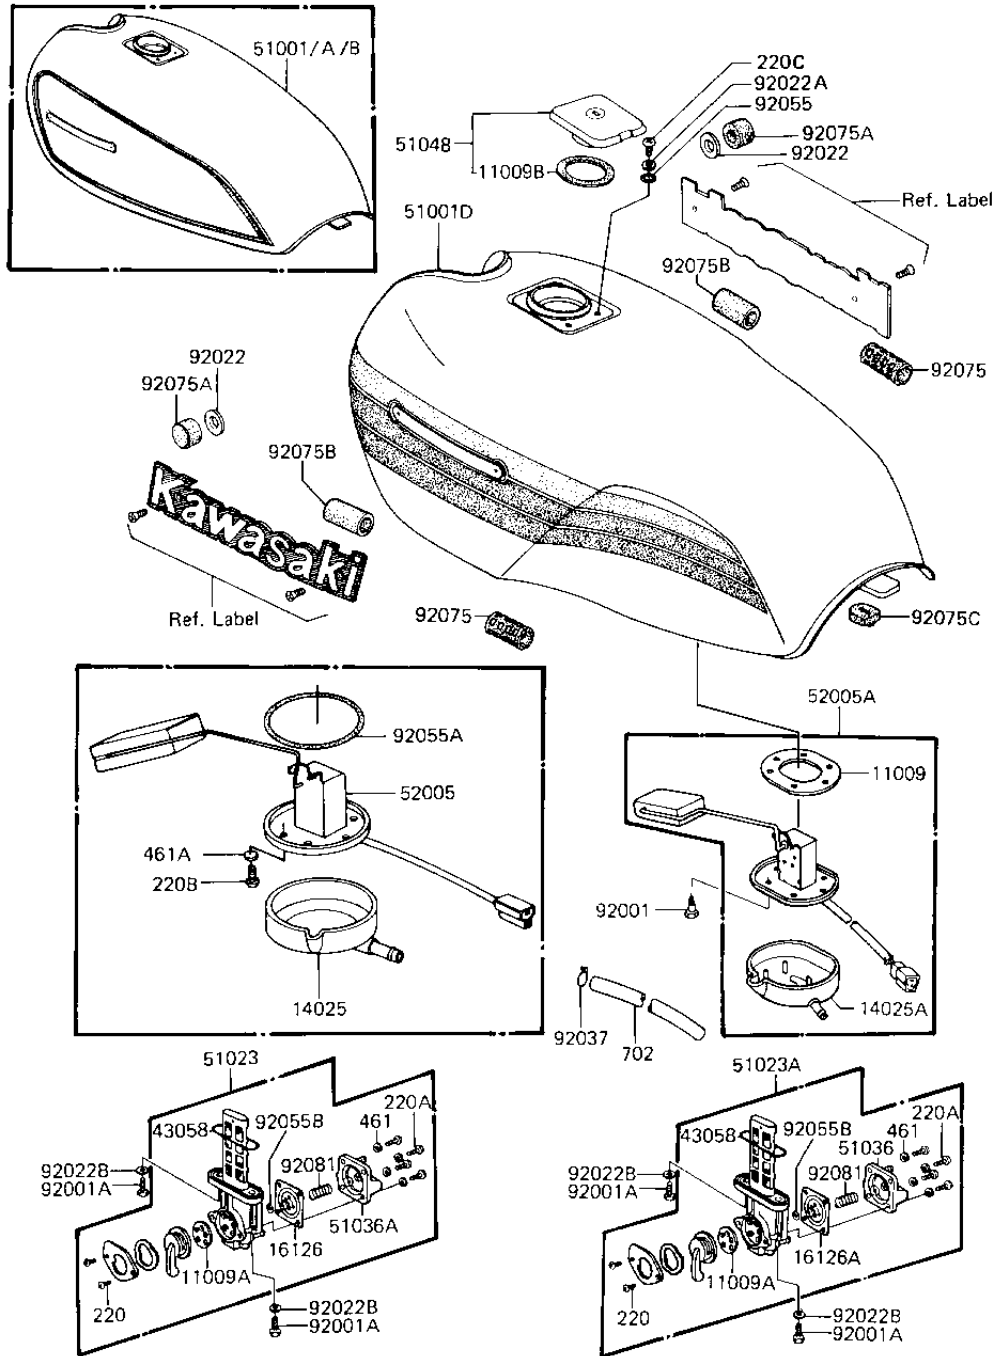

# 1981 KZ1000-J1 PARTS DIAGRAM

## FUEL TANK

F2410-0134

## FUEL TANK

ITEM NAME	PART NUMBER	QUANTITY
GASKET,FUEL TAP (Ref # 11009A)	11009-1044	1
GASKET,FUEL TANK CAP (Ref # 11009B)	11009-1051	1
COVER,FUEL GAGE (Ref # 14025)	14025-1091	1
VALVE,DIAPHRAM (Ref # 16126)	16126-1038	1
VALVE,DIAPHRAM (Ref # 16126A)	16126-1038	1
"0" RING (Ref # 43058)	43058-1001	1
TANK-FUEL,RED (Ref # 51001)	51001-1066-D2	1
TAP-ASSY,FUEL (Ref # 51023)	51023-1174	1
TAP-ASSY,FUEL (Ref # 51023A)	51023-1174	1
COVER ASSY,FUEL TAP (Ref # 51036)	51036-1001	1
COVER ASSY,FUEL TAP (Ref # 51036A)	51036-1003	1
CAP ASSY TANK (Ref # 51048)	51048-1018	1
GAUGE,FUEL (Ref # 52005)	52005-1018	1
BOLT,6X20,FUEL TAP (Ref # 92001A)	92001-1091	2
WASHER-PL-10.5X26X2.3 (Ref # 92022)	92022-044	2
WASHER,PLAIN (Ref # 92022A)	92022-1038	2
WASHER-PLAIN (Ref # 92022B)	92022-183	2
CLAMP,CHAIN OILER (Ref # 92037)	92037-147	1
"0" RING (Ref # 92055)	92055-1023	2
"0" RING (Ref # 92055A)	92055-1067	1
"0" RING,DIAPHRAGM (Ref # 92055B)	92055-1068	1
DAMPER RUBBER (Ref # 92075)	92075-084	2
DAMPER RUBBER,FL TANK (Ref # 92075A)	92075-125	2
DAMPER RUBBER FUEL TA (Ref # 92075C)	92075-295	1
SPRING,DIAPHRAGM (Ref # 92081)	92081-1054	1
SCREW PAN HEAD 4X8 (Ref # 220)	220B0408	2
SCREW-PAN-CRSOSS,4X12 (Ref # 220A)	220B0412	4
SCREW PAN HEAD 5X8 (Ref # 220B)	220B0508	5
SCREW PAN HEAD 5X10 (Ref # 220C)	220B0510	2