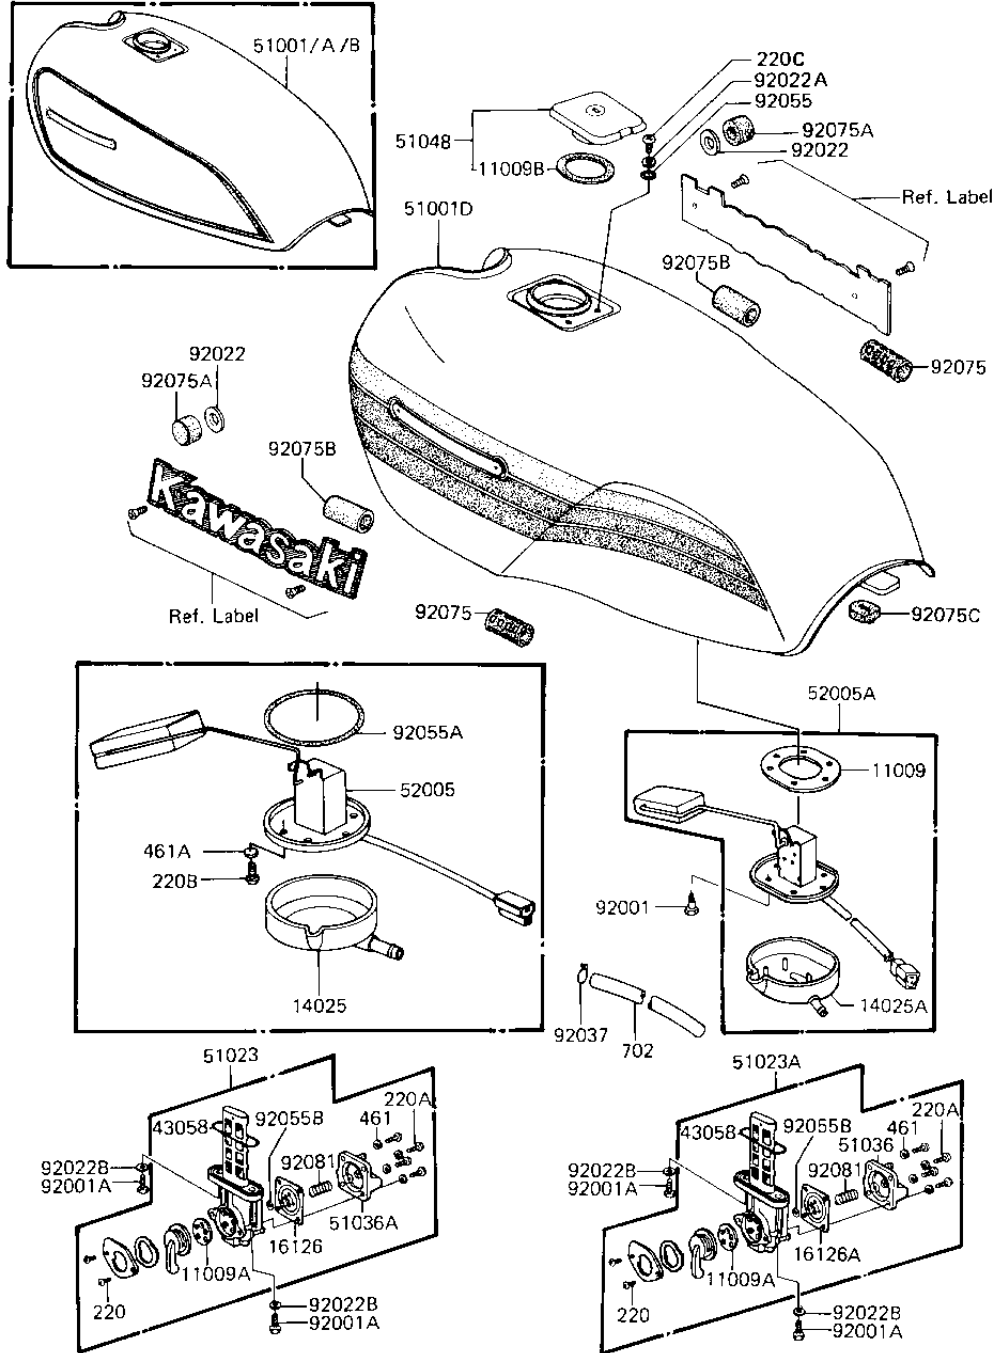

1982 KZ1000-J2 PARTS DIAGRAM

FUEL TANK

F2410-0134

1982 KZ1000-J2 PARTS LIST

FUEL TANK

ITEM NAME	PART NUMBER	QUANTITY
GASKET (Ref # 11009)	11009-1037	1
GASKET,FUEL TAP (Ref # 11009A)	11009-1044	1
GASKET,FUEL TANK CAP (Ref # 11009B)	11009-1051	1
COVER,FUEL GAUGE (Ref # 14025A)	14024-1434	1
VALVE,DIAPHRAM (Ref # 16126A)	16126-1038	1
"O" RING (Ref # 43058)	43058-1001	1
TANK-FUEL,SILVER (Ref # 51001A)	51001-1091-F2	1
TANK-FUEL,EBONY (Ref # 51001B)	51001-1091-8G	1
TAP-ASSY,FUEL (Ref # 51023A)	51023-1174	1
COVER ASSY,FUEL TAP (Ref # 51036)	51036-1001	1
CAP ASSY TANK (Ref # 51048)	51048-1018	1
GAUGE,FUEL (Ref # 52005A)	52005-1026	1
BOLT,FUEL GAUGE FIT (Ref # 92001)	92001-1069	6
BOLT,6X20,FUEL TAP (Ref # 92001A)	92001-1091	2
WASHER-PL-10.5X26X2.3 (Ref # 92022)	92022-044	2
WASHER,PLAIN (Ref # 92022A)	92022-1038	2
WASHER-PLAIN (Ref # 92022B)	92022-183	2
CLAMP,CHAIN OILER (Ref # 92037)	92037-147	1
"O" RING (Ref # 92055)	92055-1023	2
"O" RING,DIAPHRAGM (Ref # 92055B)	92055-1068	1
DAMPER RUBBER,FL TANK (Ref # 92075A)	92075-125	2
DAMPER,FUEL TANK,FR (Ref # 92075B)	92075-1369	2
DAMPER RUBBER FUEL TA (Ref # 92075C)	92075-295	1
SPRING,DIAPHRAGM (Ref # 92081)	92081-1054	1
SCREW PAN HEAD 4X8 (Ref # 220)	220B0408	2
SCREW-PAN-CRSOSS,4X12 (Ref # 220A)	220B0412	4
SCREW PAN HEAD 5X10 (Ref # 220C)	220B0510	2
WASHER SPRING 4MM (Ref # 461)	461F0400	4
TUBE-BREATHER (BULK) (Ref # 702)	702A071000	1