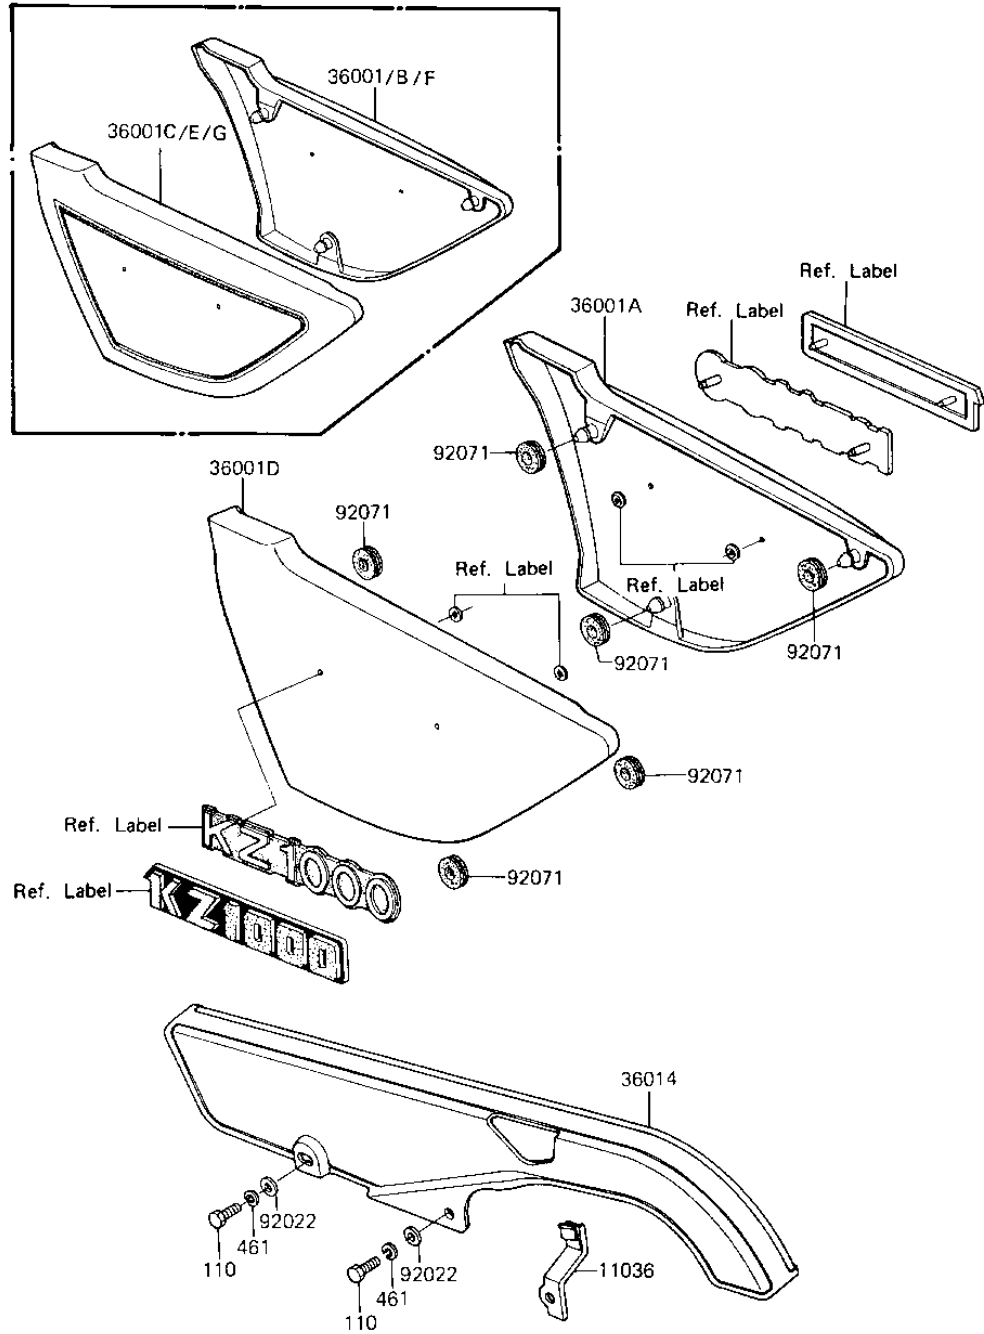

1981 KZ1000-J1 PARTS DIAGRAM

SIDE COVERS/CHAIN COVER

F2610-0157

1981 KZ1000-J1 PARTS LIST

SIDE COVERS/CHAIN COVER

ITEM NAME	PART NUMBER	QUANTITY
BRACKET-A,CHAIN CASE (Ref # 11036)	11036-1615	1
COVER-SIDE,RH,L.R.RED (Ref # 36001F)	36001-5045-D2	1
COVER-SIDE,LH,L.R.RED (Ref # 36001G)	36001-5046-D2	1
CASE-CHAIN (Ref # 36014)	36014-1061	1
WASHER 6.5X20X1.6T (Ref # 92022)	92022-125	2
GROMMET (Ref # 92071)	92071-056	6
UNAVAILABLE IN PRICE BOOK (Ref # 110)	11080616	2
UNAVAILABLE IN PRICE BOOK (Ref # 461)	46150600	2