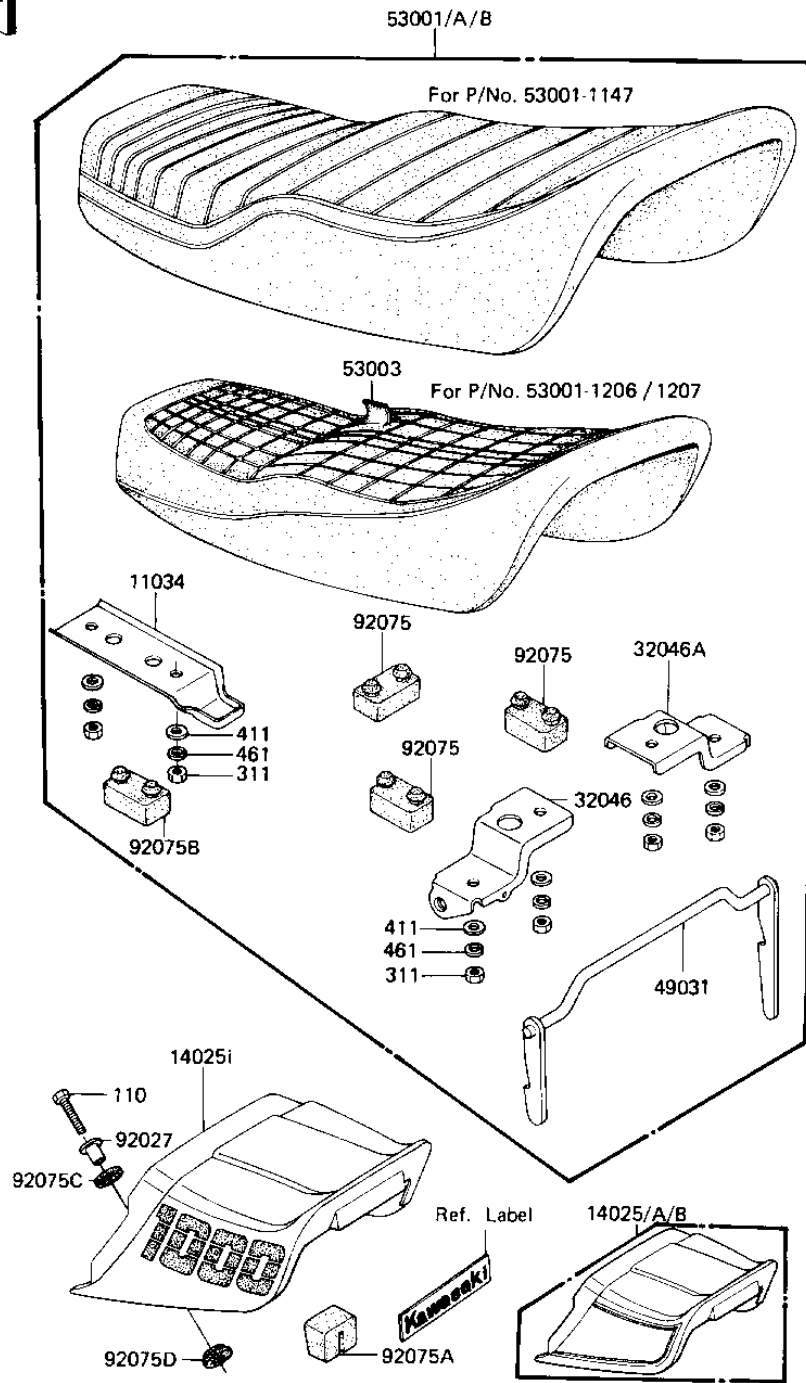

1981 KZ1000-J1 PARTS DIAGRAM

SEAT/SEAT COVER

F2510-0154

1981 KZ1000-J1 PARTS LIST

SEAT/SEAT COVER

ITEM NAME	PART NUMBER	QUANTITY
BRACKET,SEAT,FR (Ref # 11034)	11034-1868	2
COVER-SEAT,L.R.RED (Ref # 14025B)	14025-5041-D2	1
BRACKET-SEAT,LH (Ref # 32046)	32046-1089	1
UNAVAILABLE IN PRICE BOOK (Ref # 32046A)	32046-1096	1
LATCH,SEAT (Ref # 49031)	49031-1006	1
SEAT-ASSY (Ref # 53001)	53001-1207	1
COLLAR (Ref # 92027)	92027-251	2
DAMPER,SEAT,RR (Ref # 92075)	92075-1276	3
DAMPER,SEAT (Ref # 92075A)	92075-1313	1
DAMPER RUBBER,SEAT (Ref # 92075B)	92075-139	2
RUBBER,FENDER COVER (Ref # 92075C)	92075-174	2
DAMPER RUBBER (Ref # 92075D)	92075-175	2
BOLT-UPSET,6X20 (Ref # 110)	112G0620	2
NUT 6MM (Ref # 311)	311B0600	8
WASHER PLAIN 6MM (Ref # 411)	411B0600	8
UNAVAILABLE IN PRICE BOOK (Ref # 461)	46150600	8