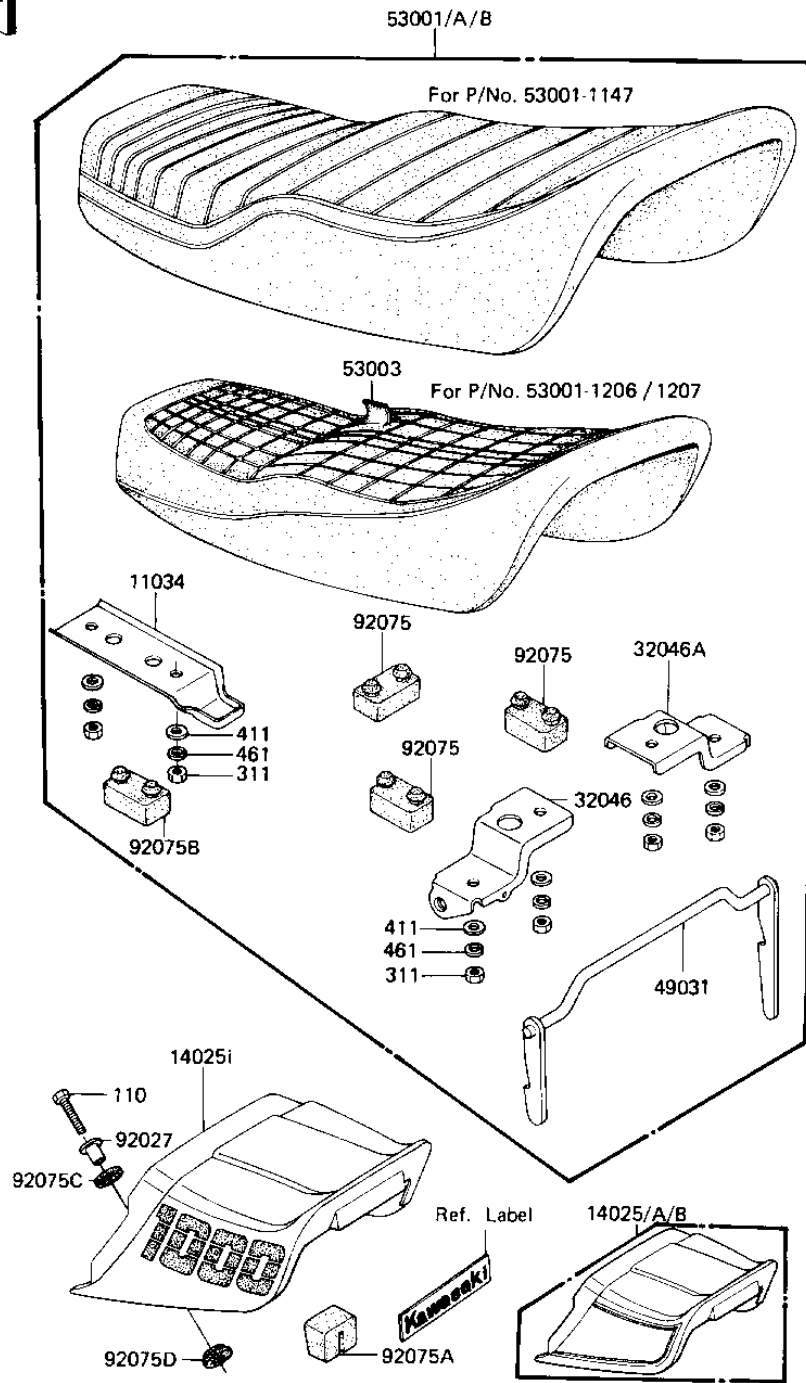

1982 KZ1000-J2 PARTS DIAGRAM

SEAT/SEAT COVER

F2510-0154

1982 KZ1000-J2 PARTS LIST

SEAT/SEAT COVER

ITEM NAME	PART NUMBER	QUANTITY
BRACKET,SEAT,FR (Ref # 11034)	11034-1868	2
COVER,SEAT,G.SILVER (Ref # 14025)	14025-1267-F2	1
COVER,SEAT,EBONY (Ref # 14025A)	14025-1267-8G	1
BRACKET-SEAT,LH (Ref # 32046)	32046-1089	1
UNAVAILABLE IN PRICE BOOK (Ref # 32046A)	32046-1096	1
LATCH,SEAT (Ref # 49031)	49031-1006	1
SEAT-ASSY (Ref # 53001B)	53001-1207	1
LEATHER,SEAT (Ref # 53003)	53003-1031	1
COLLAR (Ref # 92027)	92027-251	2
DAMPER,SEAT,RR (Ref # 92075)	92075-1276	3
DAMPER,SEAT (Ref # 92075A)	92075-1313	1
DAMPER RUBBER,SEAT (Ref # 92075B)	92075-139	2
RUBBER,FENDER COVER (Ref # 92075C)	92075-174	2
DAMPER RUBBER (Ref # 92075D)	92075-175	2
BOLT-UPSET,6X20 (Ref # 110)	112G0620	2
NUT 6MM (Ref # 311)	311B0600	10
WASHER PLAIN 6MM (Ref # 411)	411B0600	10
UNAVAILABLE IN PRICE BOOK (Ref # 461)	46150600	8