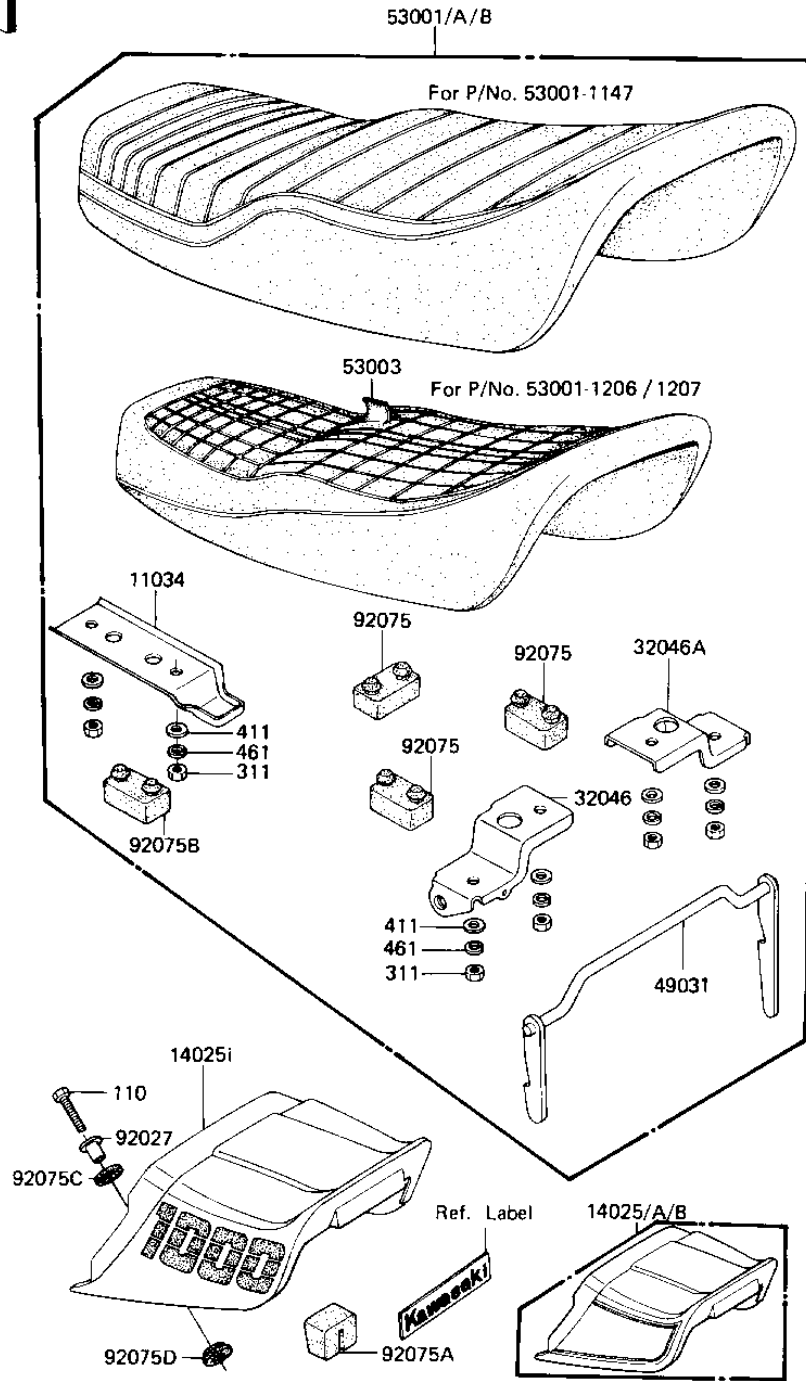

# 1982 KZ1000-J2 PARTS DIAGRAM

SEAT/SEAT COVER

F2510-0154

# 1982 KZ1000-J2 PARTS LIST

## SEAT/SEAT COVER

ITEM NAME	PART NUMBER	QUANTITY
BRACKET,SEAT,FR (Ref # 11034)	11034-1868	2
COVER,SEAT,G.SILVER (Ref # 14025)	14025-1267-F2	1
COVER,SEAT,EBONY (Ref # 14025A)	14025-1267-8G	1
BRACKET-SEAT,LH (Ref # 32046)	32046-1089	1
UNAVAILABLE IN PRICE BOOK (Ref # 32046A)	32046-1096	1
LATCH,SEAT (Ref # 49031)	49031-1006	1
SEAT-ASSY (Ref # 53001B)	53001-1207	1
LEATHER,SEAT (Ref # 53003)	53003-1031	1
COLLAR (Ref # 92027)	92027-251	2
DAMPER,SEAT,RR (Ref # 92075)	92075-1276	3
DAMPER,SEAT (Ref # 92075A)	92075-1313	1
DAMPER RUBBER,SEAT (Ref # 92075B)	92075-139	2
RUBBER,FENDER COVER (Ref # 92075C)	92075-174	2
DAMPER RUBBER (Ref # 92075D)	92075-175	2
BOLT-UPSET,6X20 (Ref # 110)	112G0620	2
NUT 6MM (Ref # 311)	311B0600	10
WASHER PLAIN 6MM (Ref # 411)	411B0600	10
UNAVAILABLE IN PRICE BOOK (Ref # 461)	46150600	8