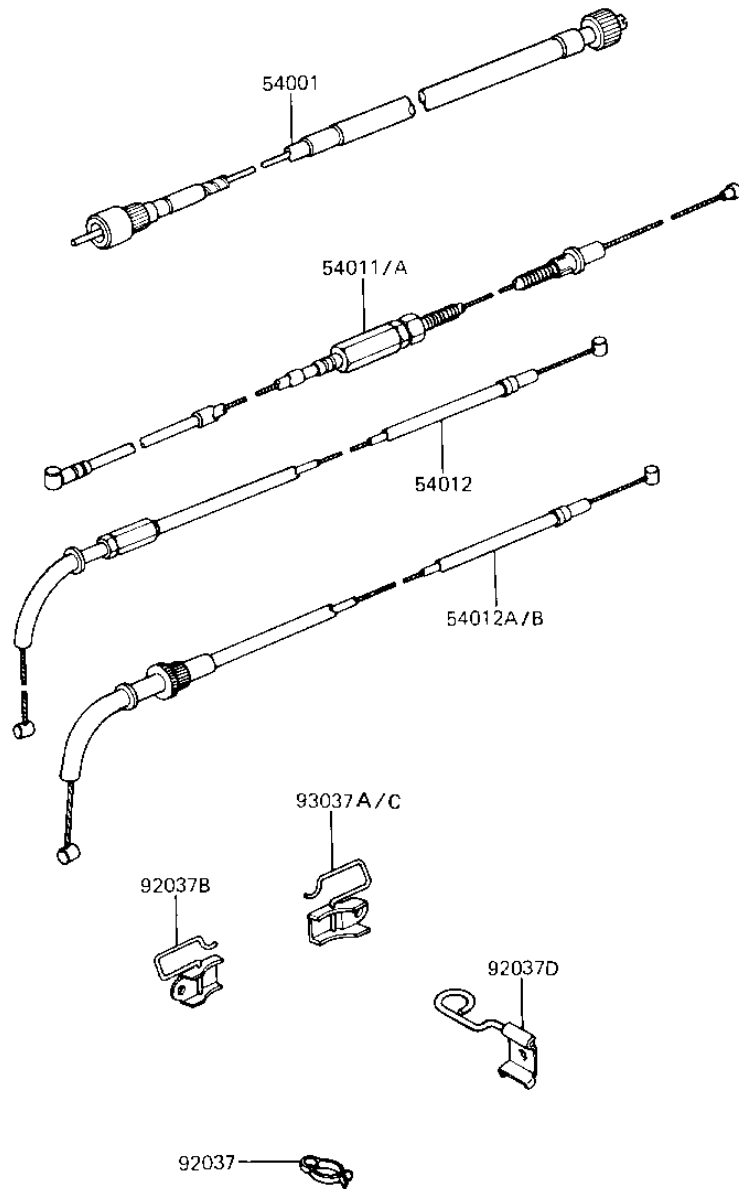

1981 KZ1000-J1 PARTS DIAGRAM

CABLES

F2540-0140

1981 KZ1000-J1 PARTS LIST

CABLES

ITEM NAME	PART NUMBER	QUANTITY
CABLE-CLUTCH (Ref # 54011)	54011-1147	1
CABLE-THROTTLE (Ref # 54012)	54012-1110	1
CABLE-THROTTLE (Ref # 54012A)	54012-1110	1
CLAMP,CABLE (Ref # 92037)	92037-093	1
CLAMP (Ref # 92037B)	92037-1250	1
CLAMP (Ref # 92037C)	92037-1251	1
CLAMP (Ref # 92037D)	92037-1252	1