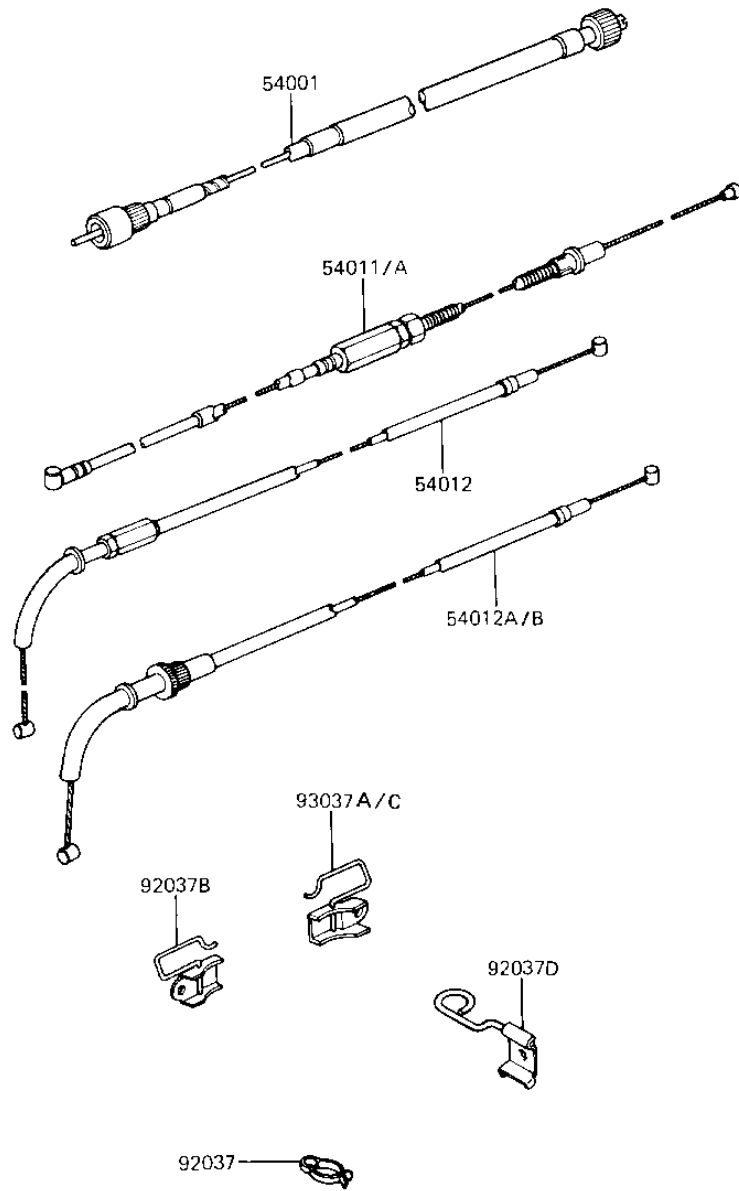

# 1982 KZ1000-J2 PARTS DIAGRAM

## CABLES

F2540-0140

# 1982 KZ1000-J2 PARTS LIST

## CABLES

ITEM NAME	PART NUMBER	QUANTITY
CABLE-CLUTCH (Ref # 54011)	54011-1147	1
CABLE-THROTTLE (Ref # 54012A)	54012-1110	1
CLAMP,CABLE (Ref # 92037)	92037-093	1
CLAMP (Ref # 92037B)	92037-1250	1
CLAMP (Ref # 92037C)	92037-1251	1
CLAMP (Ref # 92037D)	92037-1252	1