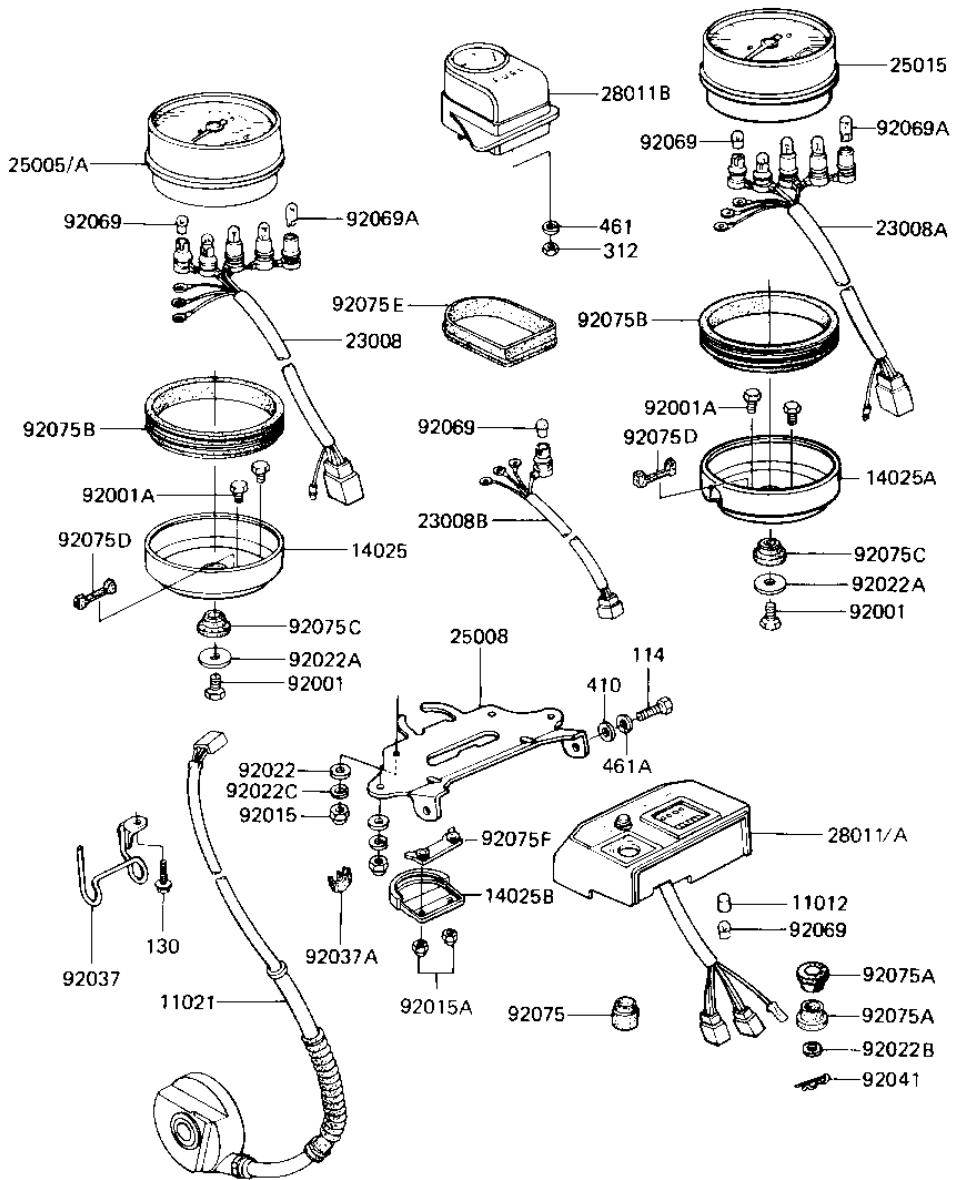

# 1982 KZ1000-J2 PARTS DIAGRAM

METERS (KZ1000-J1/J2)

F2530-0038

# 1982 KZ1000-J2 PARTS LIST

METERS (KZ1000-J1/J2)

ITEM NAME	PART NUMBER	QUANTITY
CAP,BULB,GREEN (Ref # 11012)	11012-1172	1
CASE-ASSY (Ref # 11021)	11021-1011	1
COVER,SPEEDOMETER (Ref # 14025)	14025-1344	1
COVER,TACHOMETER (Ref # 14025A)	14025-1345	1
COVER,FUEL METER (Ref # 14025B)	14025-1347	1
SOCKET-ASSY,SPEEDOMET (Ref # 23008)	23008-1090	1
SOCKET-ASSY,TACHOMETE (Ref # 23008A)	23008-1091	1
SOCKET-ASSY,FUEL METE (Ref # 23008B)	23008-1092	1
SPEEDOMETER,MPH (Ref # 25005)	25005-1106	1
SPEEDOMETER,KPH (Canada) (Ref # 25005A)	25005-1107	1
BRACKET-METER (Ref # 25008)	25008-1034	1
TACHOMETER (Ref # 25015)	25015-1082	1
1011UNAVAILABLE IN PRICE BOOK (Ref # 28011)	28011	1
METER,TOTAL & TRIP (Canada) (Ref # 28011A)	28011-1012	1
METER,FUEL (Ref # 28011B)	28011-1025	1
BOLT,6X8 (Ref # 92001)	92001-1442	2
BOLT,HEX HEAD,6X14 (Ref # 92001A)	92003-204	4
NUT-CAP,6MM,BLACK (Ref # 92015)	322C0600	4
NUT,CAP,4MM (Ref # 92015A)	92015-1144	2
WASHER PLAIN (Ref # 92022)	411F0600	4
WASHER,6.2X26X1 (Ref # 92022A)	92022-1248	2
WASHER,PLAIN,6MM (Ref # 92022B)	92022-263	2
UNAVAILABLE IN PRICE BOOK (Ref # 92022C)	92029-064	4
CLAMP (Ref # 92037)	92037-1230	1
CLAMP,CASE ASSY,WIRE (Ref # 92037A)	92037-1249	3
PIN,COTER (Ref # 92041)	92041-006	2
BULB 12V 1.5W (Ref # 92069)	92069-017	6
BULB,12V3.4W (Ref # 92069A)	92069-1007	6
DAMPER (Ref # 92075)	92075-1286	1

# 1982 KZ1000-J2 PARTS LIST

METERS (KZ1000-J1/J2)

ITEM NAME	PART NUMBER	QUANTITY
DAMPER,TRIP METER (Ref # 92075A)	92075-1300	4
DAMPER,METER (Ref # 92075B)	92075-1315	2
DAMPER (Ref # 92075C)	92075-1316	2
DAMPER (Ref # 92075D)	92075-1317	2
DAMPER,FUEL METER (Ref # 92075E)	92075-1318	1
DAMPER (Ref # 92075E)	92075-1319	1
BOLT-SMALL-UPSET,8X18 (Ref # 114)	115G0818	2
BOLT,FLANGED,6X8 (Ref # 130)	130B0608	1
NUT-HEX (Ref # 312)	312B0300A	3
WASHER PLAIN 8MM (Ref # 410)	410B0800	2
WASHER SPRING (Ref # 461)	461B0800	3
WASHER SPRING (Ref # 461A)	461B0800	2