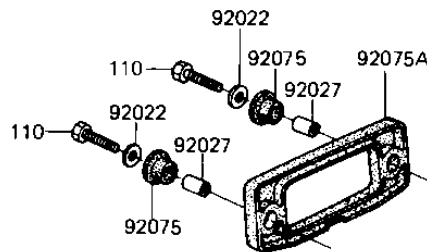

1981 KZ1000-J1 PARTS DIAGRAM

TAILLIGHT

F2720-0037

1981 KZ1000-J1 PARTS LIST

TAILLIGHT

ITEM NAME	PART NUMBER	QUANTITY
GASKET, TAIL LAMP (Ref # 11009)	11009-1221	1
LAMP-TAIL (Ref # 23025)	23025-1025	1
LENS, TAIL LAMP (Ref # 23026)	23026-1021	1
BODY-COMP-TAIL LAMP (Ref # 23027)	23027-1013	1
WASHER 6.5X20X1.6T (Ref # 92022)	92022-125	2
COLLAR, 6.8X10X17.6 (Ref # 92027)	92027-1316	2
BULB, 12V 32/3CP (Ref # 92069)	92069-059	2
DAMPER RUBBER (Ref # 92075)	92075-1092	2
DAMPER (Ref # 92075A)	92075-1282	1
BOLT-UPSET (Ref # 110)	112G0625	2
SCREW-PAN-CROS (Ref # 220)	220C0465	2