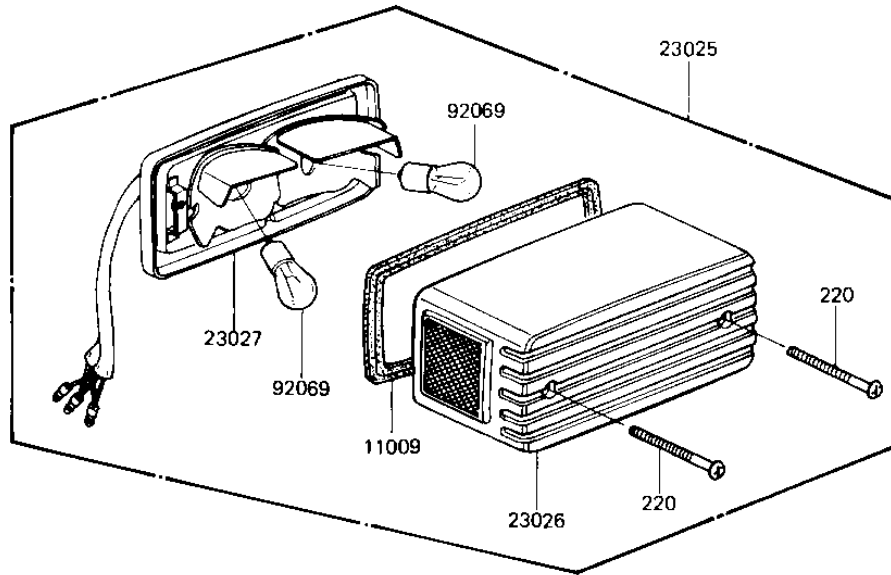

1981 KZ1000-J1 PARTS DIAGRAM

TAILLIGHT

F2720-0037

1981 KZ1000-J1 PARTS LIST

TAILLIGHT

ITEM NAME	PART NUMBER	QUANTITY
GASKET, TAIL LAMP (Ref # 11009)	11009-1221	1
LAMP-TAIL (Ref # 23025)	23025-1025	1
LENS, TAIL LAMP (Ref # 23026)	23026-1021	1
BODY-COMP-TAIL LAMP (Ref # 23027)	23027-1013	1
WASHER 6.5X20X1.6T (Ref # 92022)	92022-125	2
COLLAR, 6.8X10X17.6 (Ref # 92027)	92027-1316	2
BULB, 12V 32/3CP (Ref # 92069)	92069-059	2
DAMPER RUBBER (Ref # 92075)	92075-1092	2
DAMPER (Ref # 92075A)	92075-1282	1
BOLT-UPSET (Ref # 110)	112G0625	2
SCREW-PAN-CROS (Ref # 220)	220C0465	2