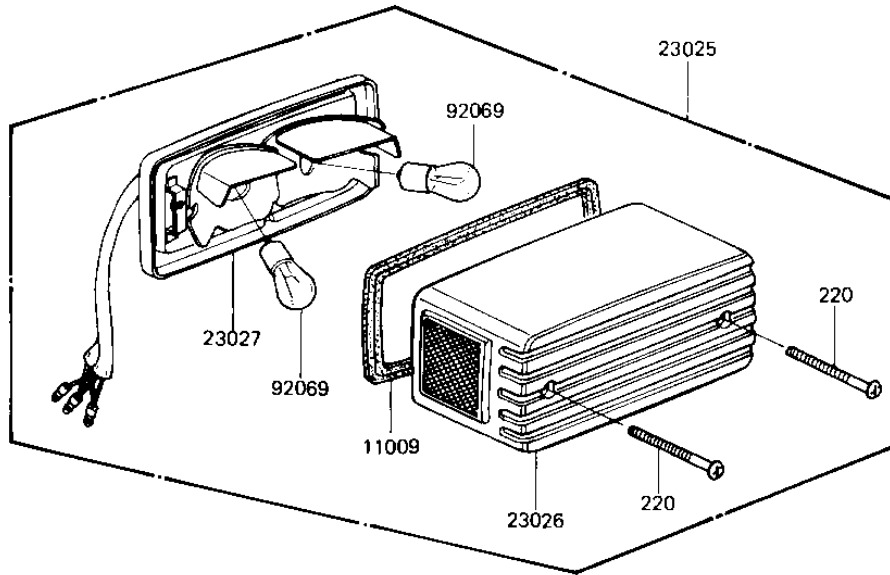

1982 KZ1000-J2 PARTS DIAGRAM

TAILLIGHT

F2720-0037

1982 KZ1000-J2 PARTS LIST

TAILLIGHT

ITEM NAME	PART NUMBER	QUANTITY
GASKET, TAIL LAMP (Ref # 11009)	11009-1221	1
LAMP-TAIL (Ref # 23025)	23025-1025	1
LENS, TAIL LAMP (Ref # 23026)	23026-1021	1
BODY-COMP-TAIL LAMP (Ref # 23027)	23027-1013	1
WASHER 6.5X20X1.6T (Ref # 92022)	92022-125	2
COLLAR, 6.8X10X17.6 (Ref # 92027)	92027-1316	2
BULB, 12V 32/3CP (Ref # 92069)	92069-059	2
DAMPER RUBBER (Ref # 92075)	92075-1092	2
DAMPER (Ref # 92075A)	92075-1282	1
BOLT-UPSET (Ref # 110)	112G0625	2
SCREW-PAN-CROS (Ref # 220)	220C0465	2