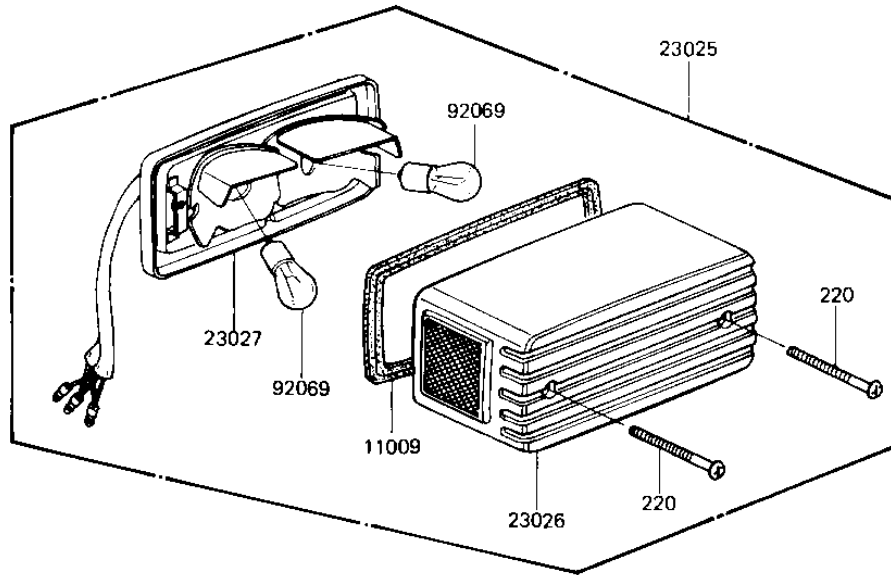

1982 KZ1000-J2 PARTS DIAGRAM

TAILLIGHT

F2720-0037

1982 KZ1000-J2 PARTS LIST

TAILLIGHT

ITEM NAME	PART NUMBER	QUANTITY
GASKET, TAIL LAMP (Ref # 11009)	11009-1221	1
LAMP-TAIL (Ref # 23025)	23025-1025	1
LENS, TAIL LAMP (Ref # 23026)	23026-1021	1
BODY-COMP-TAIL LAMP (Ref # 23027)	23027-1013	1
WASHER 6.5X20X1.6T (Ref # 92022)	92022-125	2
COLLAR, 6.8X10X17.6 (Ref # 92027)	92027-1316	2
BULB, 12V 32/3CP (Ref # 92069)	92069-059	2
DAMPER RUBBER (Ref # 92075)	92075-1092	2
DAMPER (Ref # 92075A)	92075-1282	1
BOLT-UPSET (Ref # 110)	112G0625	2
SCREW-PAN-CROS (Ref # 220)	220C0465	2