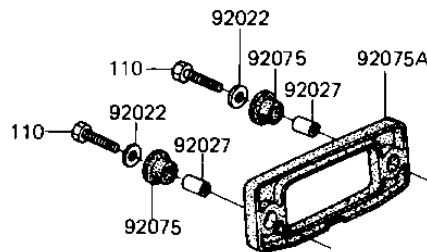

1982 KZ1000-J2 PARTS DIAGRAM

TAILLIGHT

F2720-0037

1982 KZ1000-J2 PARTS LIST

TAILLIGHT

ITEM NAME	PART NUMBER	QUANTITY
GASKET, TAIL LAMP (Ref # 11009)	11009-1221	1
LAMP-TAIL (Ref # 23025)	23025-1025	1
LENS, TAIL LAMP (Ref # 23026)	23026-1021	1
BODY-COMP-TAIL LAMP (Ref # 23027)	23027-1013	1
WASHER 6.5X20X1.6T (Ref # 92022)	92022-125	2
COLLAR, 6.8X10X17.6 (Ref # 92027)	92027-1316	2
BULB, 12V 32/3CP (Ref # 92069)	92069-059	2
DAMPER RUBBER (Ref # 92075)	92075-1092	2
DAMPER (Ref # 92075A)	92075-1282	1
BOLT-UPSET (Ref # 110)	112G0625	2
SCREW-PAN-CROS (Ref # 220)	220C0465	2