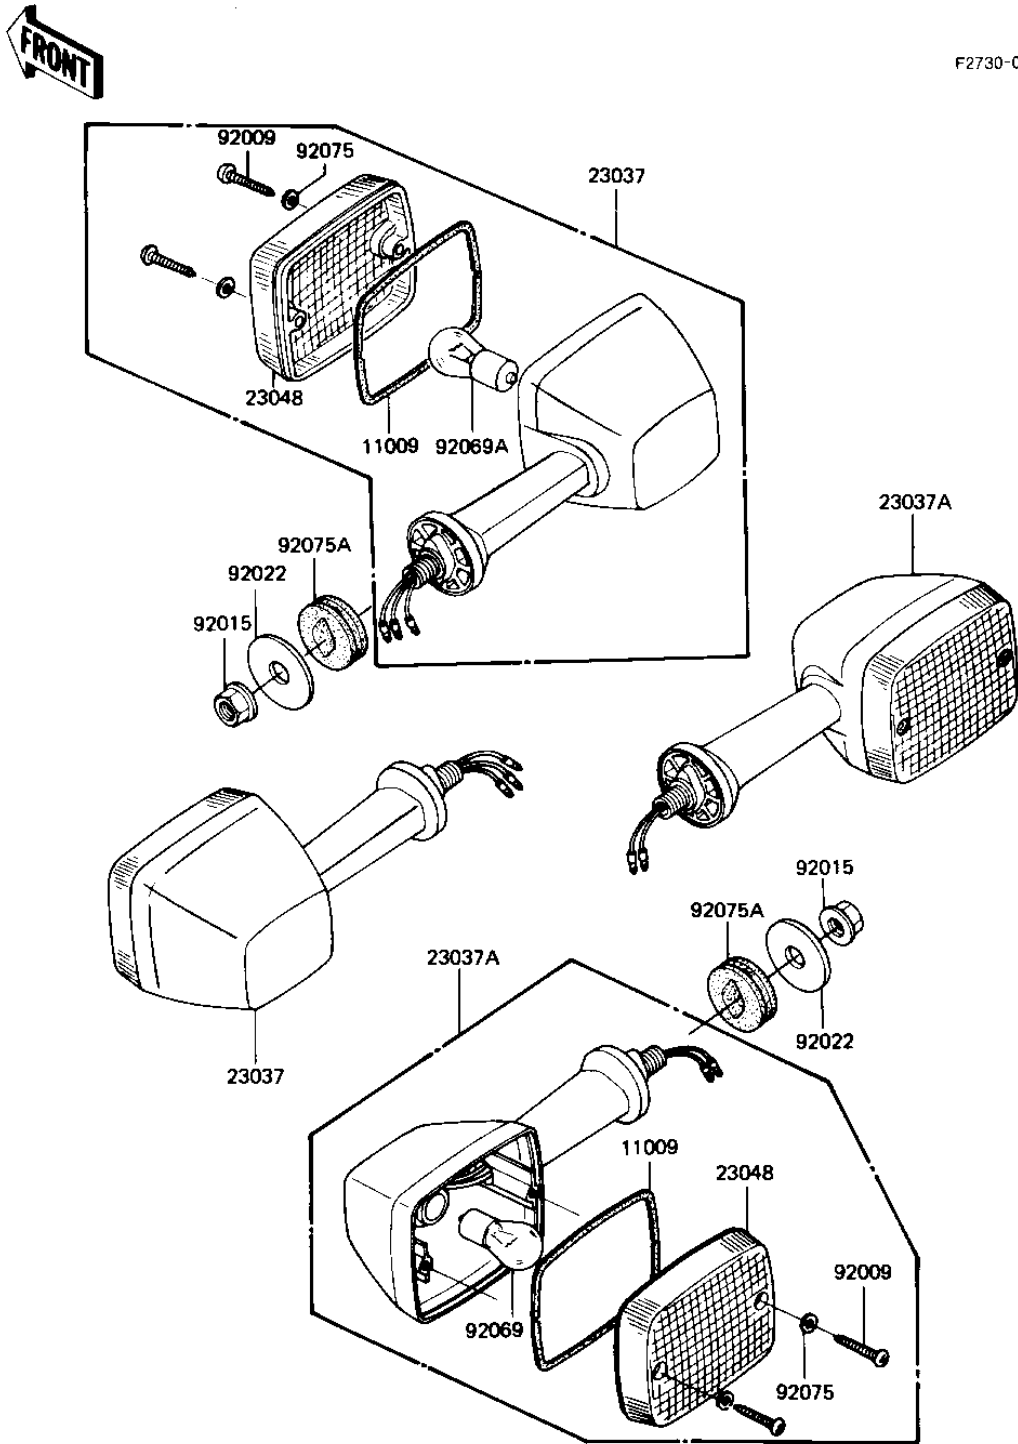

1981 KZ1000-J1 PARTS DIAGRAM

TURN SIGNALS

F2730-0095

1981 KZ1000-J1 PARTS LIST

TURN SIGNALS

ITEM NAME	PART NUMBER	QUANTITY
GASKET,SIGNAL LAMP (Ref # 11009)	11009-1150	4
LAMP-ASSY-SIGNAL,FR (Ref # 23037)	23037-1131	2
LAMP-ASSY-SIGNAL (Ref # 23037A)	23037-1104	2
LENS-SIGNAL LAMP (Ref # 23048)	23048-1019	4
SCREW,TAPPING,4X25 (Ref # 92009)	92009-1069	8
NUT,FLANGED,10MM (Ref # 92015)	92015-1428	4
WASHER,10.5X37X1.6 (Ref # 92022)	92022-1246	4
BULB 12V 32CP (Ref # 92069)	92069-055	2
BULB,12V 23/8W (Ref # 92069A)	92069-060	2
WASHER-PLAIN,4MM (Ref # 92075)	23058-002	8
DAMPER,SIGNAL LAMP (Ref # 92075A)	92075-1391	4