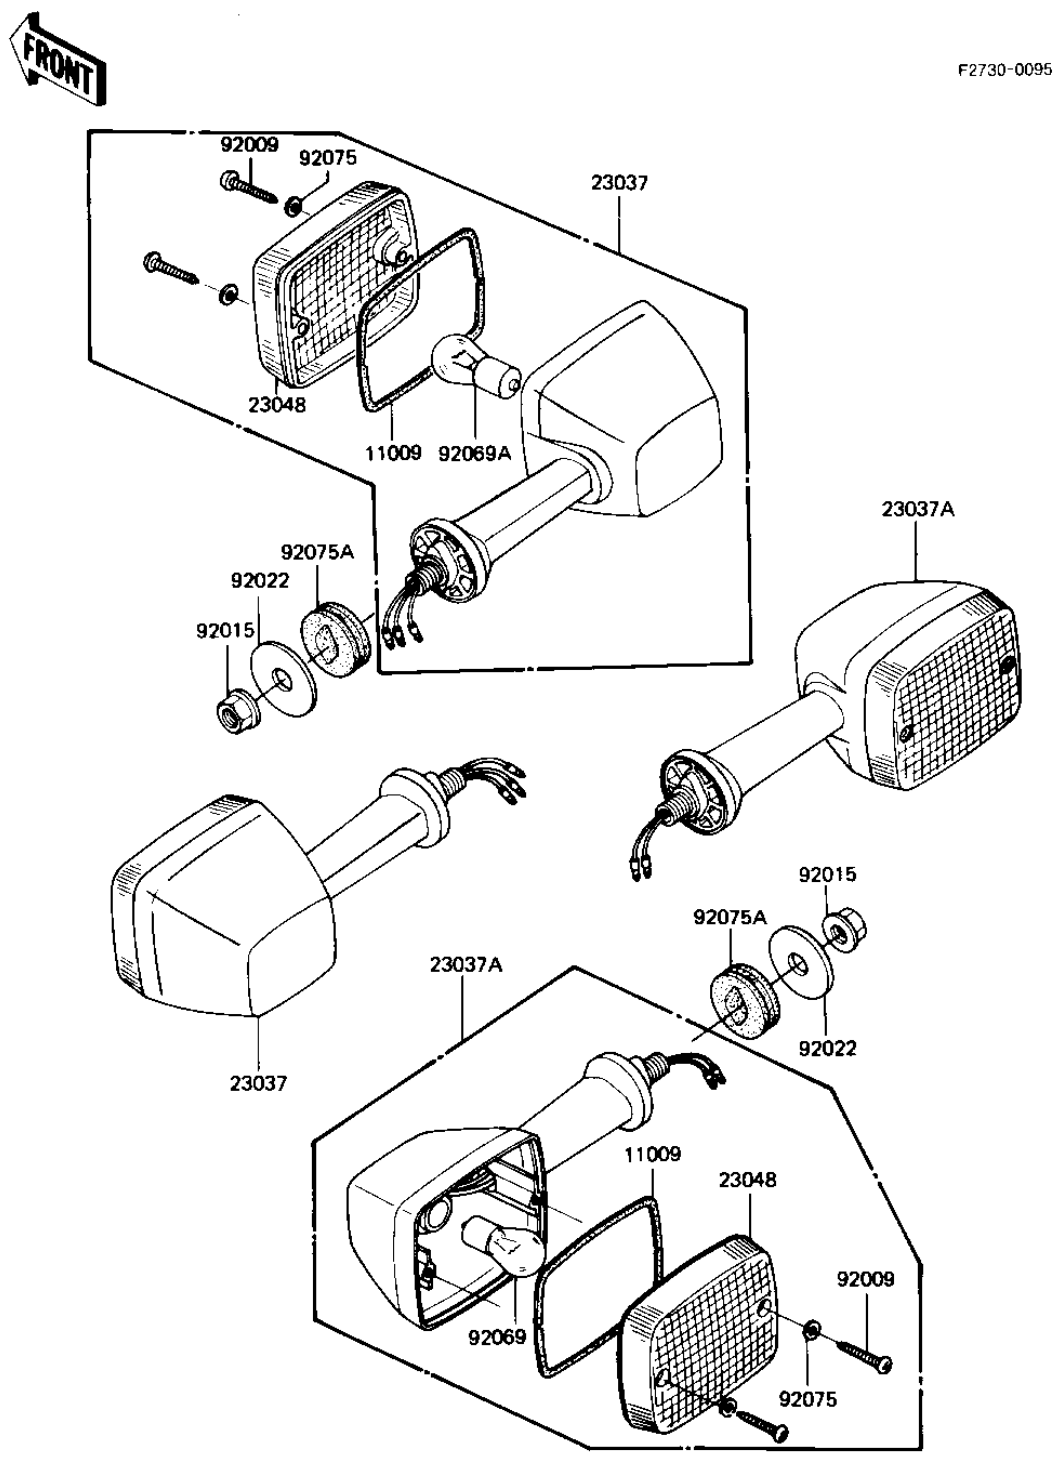

# 1982 KZ1000-J2 PARTS DIAGRAM

## TURN SIGNALS

### TURN SIGNALS

ITEM NAME	PART NUMBER	QUANTITY
GASKET,SIGNAL LAMP (Ref # 11009)	11009-1150	4
LAMP-ASSY-SIGNAL,FR (Ref # 23037)	23037-1131	2
LAMP-ASSY-SIGNAL (Ref # 23037A)	23037-1104	2
LENS-SIGNAL LAMP (Ref # 23048)	23048-1019	4
SCREW,TAPPING,4X25 (Ref # 92009)	92009-1069	8
NUT,FLANGED,10MM (Ref # 92015)	92015-1428	4
WASHER,10.5X37X1.6 (Ref # 92022)	92022-1246	4
BULB 12V 32CP (Ref # 92069)	92069-055	2
BULB,12V 23/8W (Ref # 92069A)	92069-060	2
WASHER-PLAIN,4MM (Ref # 92075)	23058-002	8
DAMPER,SIGNAL LAMP (Ref # 92075A)	92075-1391	4