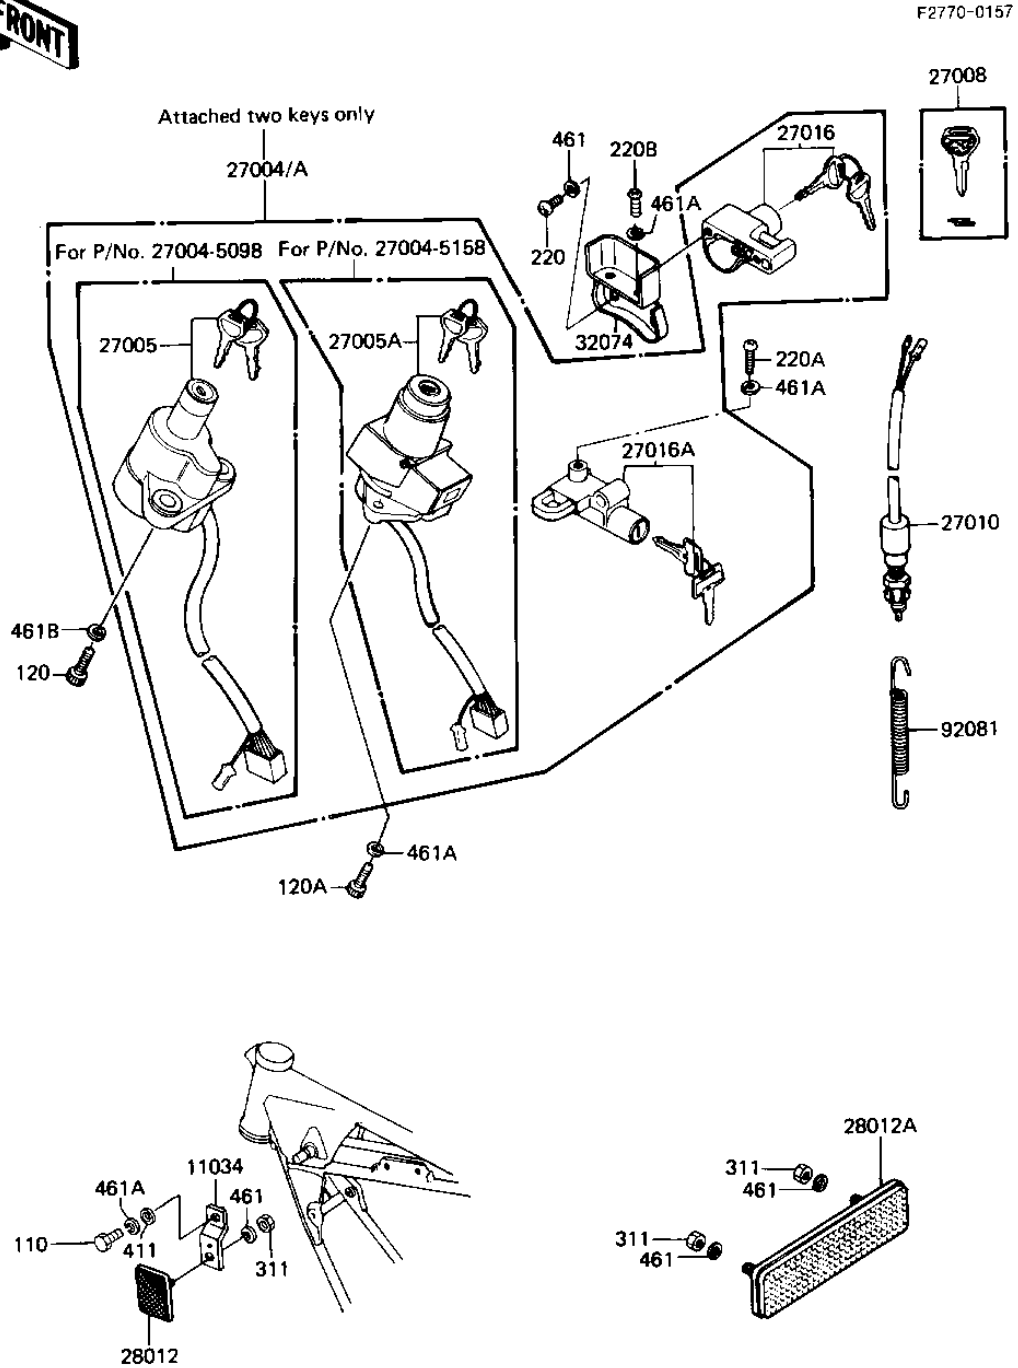

# 1981 KZ1000-J1 PARTS DIAGRAM

IGNITION SWITCH/LOCKS/REFLECTORS

# 1981 KZ1000-J1 PARTS LIST

## IGNITION SWITCH/LOCKS/REFLECTORS

ITEM NAME	PART NUMBER	QUANTITY
BRACKET (Ref # 11034)	11034-1929	2
SWITCH-ASSY (Ref # 27004)	27004-5098	1
SWITCH-ASSY-IGNITION (Ref # 27005)	27005-5019	1
KEY-LOCK,BLANK (Ref # 27008)	27008-1103	1
SWITCH,BRAKE LAMP (Ref # 27010)	27010-1019	1
LOCK-ASSY,HELMET (Ref # 27016)	27016-5070	1
LOCK-ASSY,SEAT (Ref # 27016A)	27016-5069	1
UNAVAILABLE IN PRICE BOOK (Ref # 28012)	26012-1003	2
REFLECTOR,REAR REFLEX (Ref # 28012A)	28012-1005	1
BRACKET-LOCK,HELMET L (Ref # 32074)	32074-1024	1
SPRING,BRAKE SWITCH (Ref # 92081)	92081-1366	1
BOLT-UPSET 6X14 (Ref # 110)	112B0614	2
BOLT,SOCKET,8X22 (Ref # 120)	120P0822	2
SCREW PAN HEAD 5X8 (Ref # 220)	220B0508	2
SCREW PAN HEAD 6X10 (Ref # 220A)	220B0610	1
SCREW PAN HEAD 6X12 (Ref # 220B)	220B0612	2
NUT,5MM (Ref # 311)	311B0500	4
WASHER PLAIN 6MM (Ref # 411)	411B0600	2
WASHER SPRING 5MM (Ref # 461)	461F0500	6
WASHER SPRING 6MM (Ref # 461A)	461F0600	5
WASHER SPRING 8MM (Ref # 461B)	461F0800	2