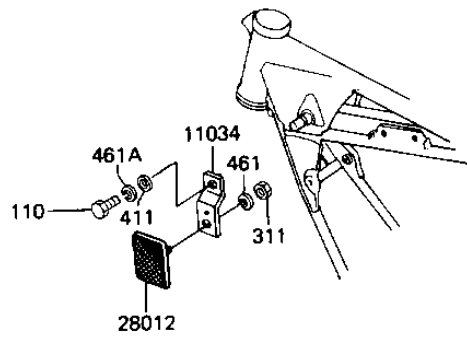

1982 KZ1000-J2 PARTS DIAGRAM

IGNITION SWITCH/LOCKS/REFLECTORS

F2770-0157

1982 KZ1000-J2 PARTS LIST

IGNITION SWITCH/LOCKS/REFLECTORS

ITEM NAME	PART NUMBER	QUANTITY
BRACKET (Ref # 11034)	11034-1929	2
SWITCH-ASSY (Ref # 27004)	27004-5098	1
SWITCH-ASSY-IGNITION (Ref # 27005)	27005-5019	1
KEY-LOCK,BLANK (Ref # 27008)	27008-1103	1
SWITCH,BRAKE LAMP (Ref # 27010)	27010-1019	1
LOCK-ASSY,HELMET (Ref # 27016)	27016-5070	1
LOCK-ASSY,SEAT (Ref # 27016A)	27016-5069	1
UNAVAILABLE IN PRICE BOOK (Ref # 28012)	26012-1003	2
REFLECTOR,REAR REFLEX (Ref # 28012A)	28012-1005	1
BRACKET-LOCK,HELMET L (Ref # 32074)	32074-1024	1
SPRING,BRAKE SWITCH (Ref # 92081)	92081-1366	1
BOLT-UPSET 6X14 (Ref # 110)	112B0614	2
BOLT,SOCKET,8X22 (Ref # 120)	120P0822	2
SCREW PAN HEAD 5X8 (Ref # 220)	220B0508	2
SCREW PAN HEAD 6X10 (Ref # 220A)	220B0610	1
SCREW PAN HEAD 6X12 (Ref # 220B)	220B0612	2
NUT,5MM (Ref # 311)	311B0500	4
WASHER PLAIN 6MM (Ref # 411)	411B0600	2
WASHER SPRING 5MM (Ref # 461)	461F0500	6
WASHER SPRING 6MM (Ref # 461A)	461F0600	5
WASHER SPRING 8MM (Ref # 461B)	461F0800	2