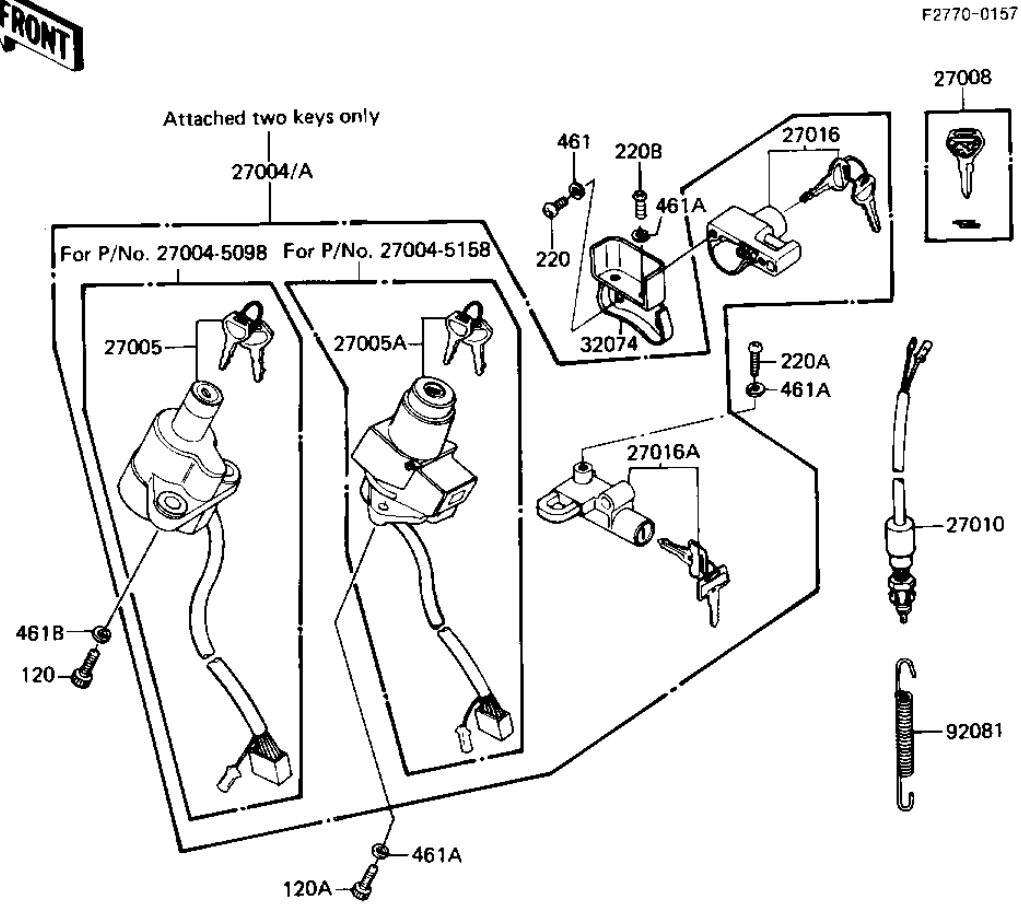

1982 KZ1000-J2 PARTS DIAGRAM

IGNITION SWITCH/LOCKS/REFLECTORS

F2770-0157

1982 KZ1000-J2 PARTS LIST

IGNITION SWITCH/LOCKS/REFLECTORS

ITEM NAME	PART NUMBER	QUANTITY
BRACKET (Ref # 11034)	11034-1929	2
SWITCH-ASSY (Ref # 27004)	27004-5098	1
SWITCH-ASSY-IGNITION (Ref # 27005)	27005-5019	1
KEY-LOCK,BLANK (Ref # 27008)	27008-1103	1
SWITCH,BRAKE LAMP (Ref # 27010)	27010-1019	1
LOCK-ASSY,HELMET (Ref # 27016)	27016-5070	1
LOCK-ASSY,SEAT (Ref # 27016A)	27016-5069	1
UNAVAILABLE IN PRICE BOOK (Ref # 28012)	26012-1003	2
REFLECTOR,REAR REFLEX (Ref # 28012A)	28012-1005	1
BRACKET-LOCK,HELMET L (Ref # 32074)	32074-1024	1
SPRING,BRAKE SWITCH (Ref # 92081)	92081-1366	1
BOLT-UPSET 6X14 (Ref # 110)	112B0614	2
BOLT,SOCKET,8X22 (Ref # 120)	120P0822	2
SCREW PAN HEAD 5X8 (Ref # 220)	220B0508	2
SCREW PAN HEAD 6X10 (Ref # 220A)	220B0610	1
SCREW PAN HEAD 6X12 (Ref # 220B)	220B0612	2
NUT,5MM (Ref # 311)	311B0500	4
WASHER PLAIN 6MM (Ref # 411)	411B0600	2
WASHER SPRING 5MM (Ref # 461)	461F0500	6
WASHER SPRING 6MM (Ref # 461A)	461F0600	5
WASHER SPRING 8MM (Ref # 461B)	461F0800	2