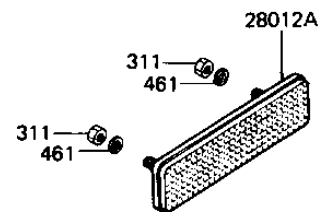

1982 KZ1000-J2 PARTS DIAGRAM

IGNITION SWITCH/LOCKS/REFLECTORS

F2770-0157

1982 KZ1000-J2 PARTS LIST

IGNITION SWITCH/LOCKS/REFLECTORS

ITEM NAME	PART NUMBER	QUANTITY
BRACKET (Ref # 11034)	11034-1929	2
SWITCH-ASSY (Ref # 27004)	27004-5098	1
SWITCH-ASSY-IGNITION (Ref # 27005)	27005-5019	1
KEY-LOCK,BLANK (Ref # 27008)	27008-1103	1
SWITCH,BRAKE LAMP (Ref # 27010)	27010-1019	1
LOCK-ASSY,HELMET (Ref # 27016)	27016-5070	1
LOCK-ASSY,SEAT (Ref # 27016A)	27016-5069	1
UNAVAILABLE IN PRICE BOOK (Ref # 28012)	26012-1003	2
REFLECTOR,REAR REFLEX (Ref # 28012A)	28012-1005	1
BRACKET-LOCK,HELMET L (Ref # 32074)	32074-1024	1
SPRING,BRAKE SWITCH (Ref # 92081)	92081-1366	1
BOLT-UPSET 6X14 (Ref # 110)	112B0614	2
BOLT,SOCKET,8X22 (Ref # 120)	120P0822	2
SCREW PAN HEAD 5X8 (Ref # 220)	220B0508	2
SCREW PAN HEAD 6X10 (Ref # 220A)	220B0610	1
SCREW PAN HEAD 6X12 (Ref # 220B)	220B0612	2
NUT,5MM (Ref # 311)	311B0500	4
WASHER PLAIN 6MM (Ref # 411)	411B0600	2
WASHER SPRING 5MM (Ref # 461)	461F0500	6
WASHER SPRING 6MM (Ref # 461A)	461F0600	5
WASHER SPRING 8MM (Ref # 461B)	461F0800	2