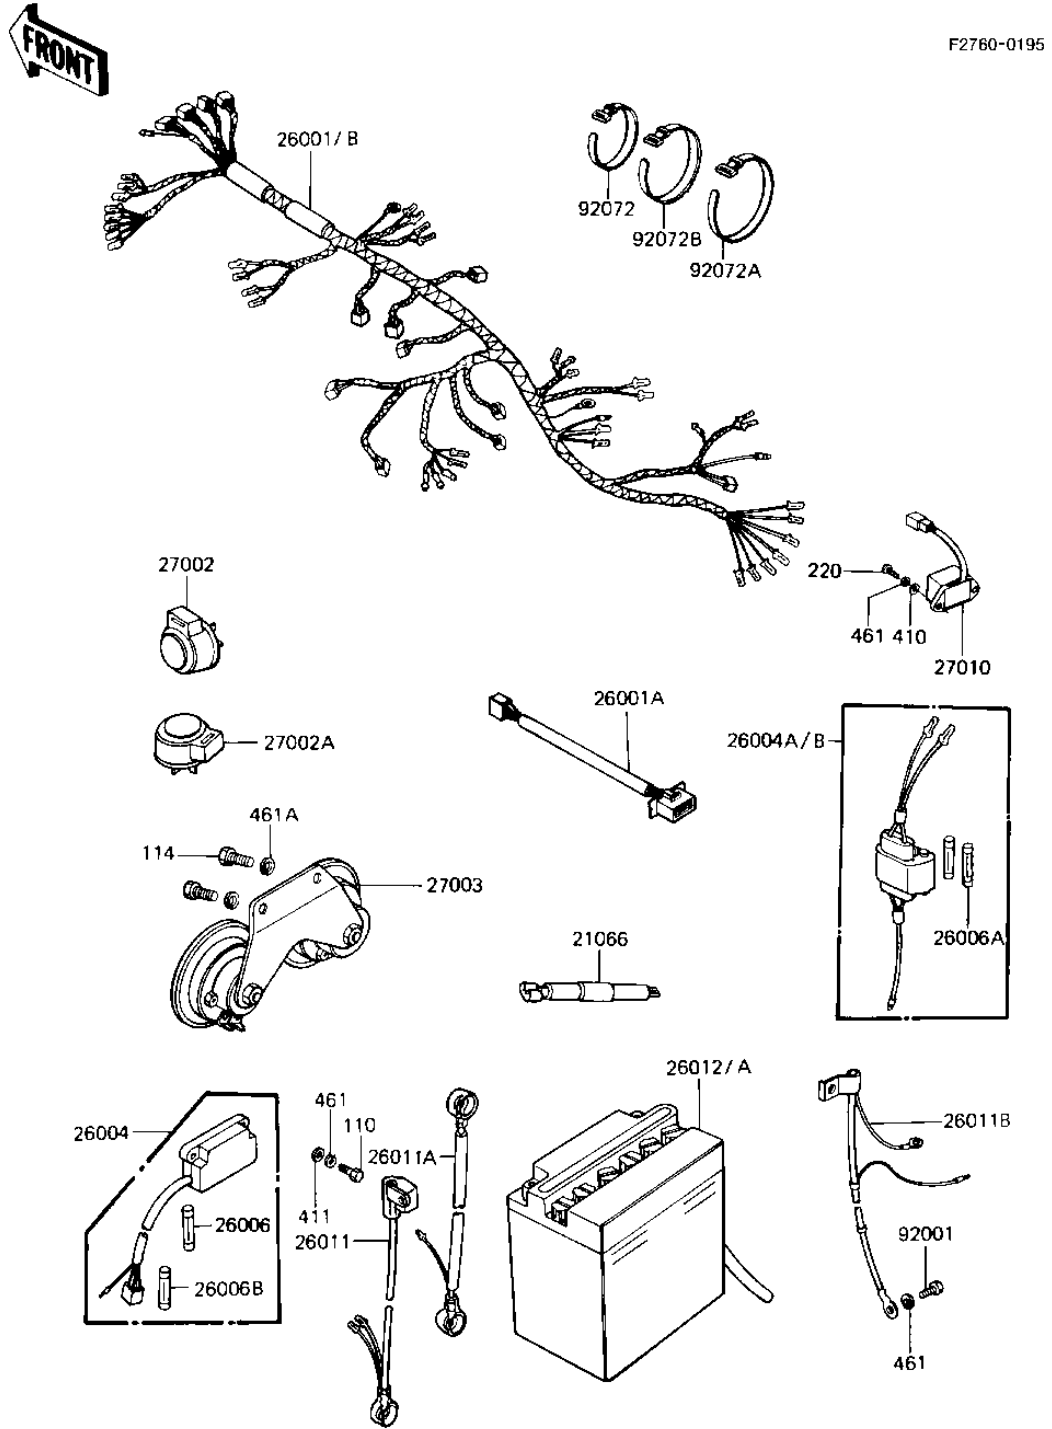

1981 KZ1000-J1 PARTS DIAGRAM

CHASSIS ELECTRICAL EQUIPMENT

1981 KZ1000-J1 PARTS LIST

CHASSIS ELECTRICAL EQUIPMENT

ITEM NAME	PART NUMBER	QUANTITY
REGULATOR (Ref # 21066)	21066-026	1
HARNESS,MAIN (Ref # 26001)	26001-1205	1
HARNESS,RESERVE LIGHT (Ref # 26001A)	26001-1248	1
FUSE-ASSY (Ref # 26004)	26004-1011	1
FUSE-ASSY,ACCESSORY (Ref # 26004A)	26004-1014	1
FUSE 10A (Ref # 26006)	26006-003	5
FUSE,10A,L=30M/M (Ref # 26006A)	26006-1002	3
FUSE,30A,L=25M/M (Ref # 26006B)	26006-1005	2
WIRE-LEAD (Ref # 26011)	26011-1118	1
WIRE-LEAD,BATTERY,(-) (Ref # 26011B)	26011-1124	1
YUA BAT YB18L-A (Ref # 26012)	26012-1039	1
26012-1130 (Canada) (Ref # 26012A)	26012-1040	1
RELAY-TURN SIGNAL (Ref # 27002)	27002-011	1
RELAY,TURN SIGNAL (Ref # 27002A)	27002-016	1
HORN (Ref # 27003)	27003-1304	1
SWITCH,RESERVE LIGHTI (Ref # 27010)	27010-1024	1
BOLT,HEX HEAD,6MM (Ref # 92001)	92001-137	1
BAND,MIDDLE (Ref # 92072)	92072-031	7
BAND,LONG (Ref # 92072A)	92072-032	2
BAND,WIRING HARNESS (Ref # 92072B)	92072-056	2
BOLT 6X22 (Ref # 110)	112B0622	2
BOLT-SMALL-UPSET,8X16 (Ref # 114)	115G0816	2
SCREW PAN HEAD 6X20 (Ref # 220)	220B0620	2
WASHER PLAIN 6MM (Ref # 410)	410B0600	2
WASHER PLAIN 6MM (Ref # 411)	411B0600	2
WASHER SPRING 6MM (Ref # 461)	461F0600	5
WASHER SPRING 8MM (Ref # 461A)	461F0800	2