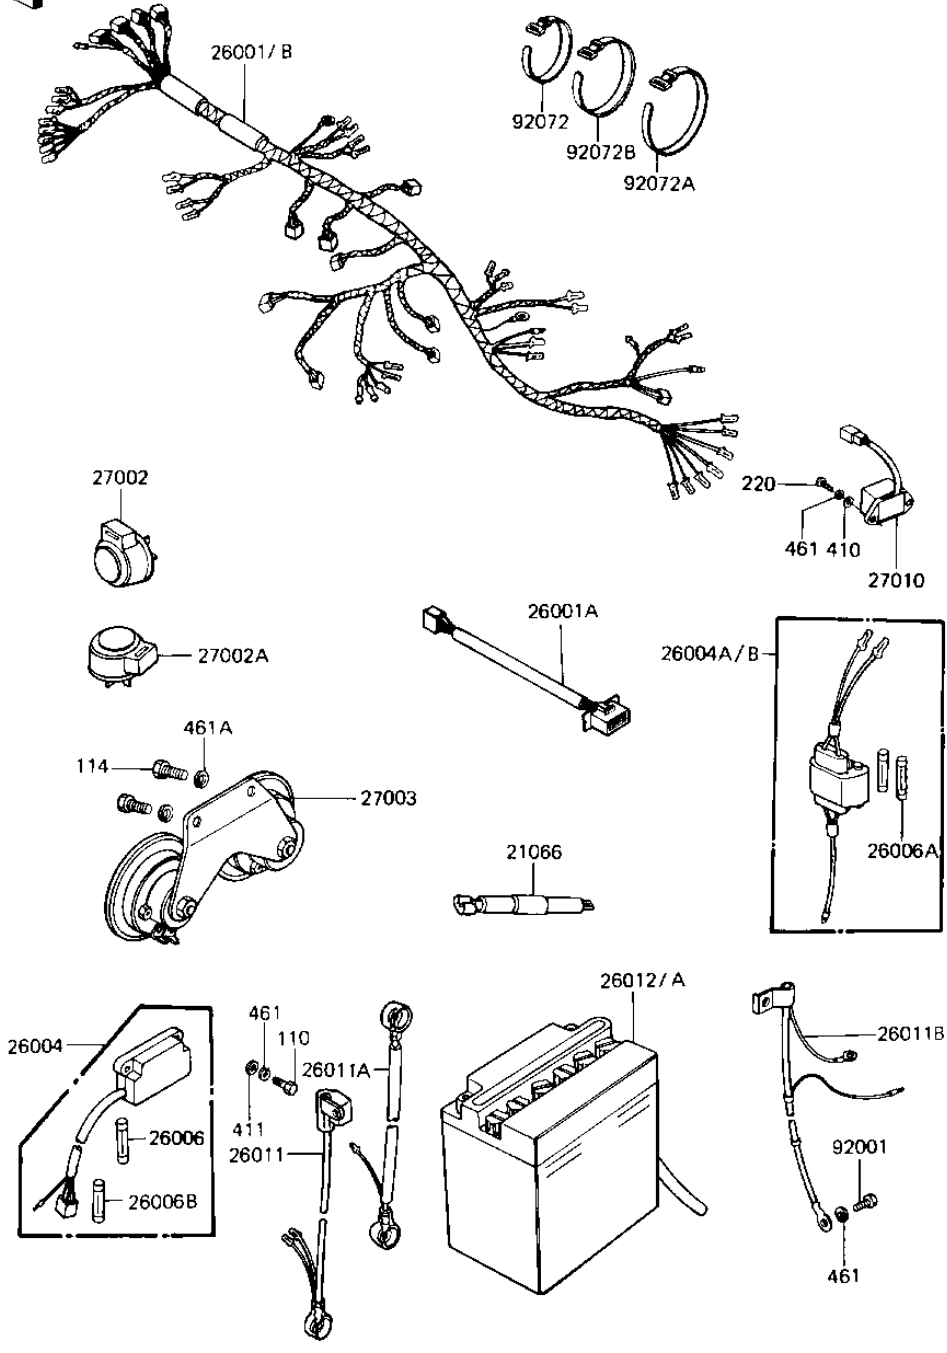

1982 KZ1000-J2 PARTS DIAGRAM

CHASSIS ELECTRICAL EQUIPMENT

F2760-0195

1982 KZ1000-J2 PARTS LIST

CHASSIS ELECTRICAL EQUIPMENT

ITEM NAME	PART NUMBER	QUANTITY
REGULATOR (Ref # 21066)	21066-026	1
HARNESS,MAIN (Ref # 26001)	26001-1205	1
HARNESS,RESERVE LIGHT (Ref # 26001A)	26001-1248	1
FUSE-ASSY (Ref # 26004)	26004-1011	1
FUSE-ASSY,ACCESSORY (Ref # 26004A)	26004-1014	1
FUSE 10A (Ref # 26006)	26006-003	5
FUSE,10A,L=30M/M (Ref # 26006A)	26006-1002	3
FUSE,30A,L=25M/M (Ref # 26006B)	26006-1005	2
WIRE-LEAD (Ref # 26011)	26011-1118	1
WIRE-LEAD,BATTERY,(-) (Ref # 26011B)	26011-1124	1
YUA BAT YB18L-A (Ref # 26012)	26012-1039	1
26012-1130 (Canada) (Ref # 26012A)	26012-1040	1
RELAY-TURN SIGNAL (Ref # 27002)	27002-011	1
RELAY,TURN SIGNAL (Ref # 27002A)	27002-016	1
HORN (Ref # 27003)	27003-1304	1
SWITCH,RESERVE LIGHTI (Ref # 27010)	27010-1024	1
BOLT,HEX HEAD,6MM (Ref # 92001)	92001-137	1
BAND,MIDDLE (Ref # 92072)	92072-031	7
BAND,LONG (Ref # 92072A)	92072-032	2
BAND,WIRING HARNESS (Ref # 92072B)	92072-056	2
BOLT 6X22 (Ref # 110)	112B0622	2
BOLT-SMALL-UPSET,8X16 (Ref # 114)	115G0816	2
SCREW PAN HEAD 6X20 (Ref # 220)	220B0620	2
WASHER PLAIN 6MM (Ref # 410)	410B0600	2
WASHER PLAIN 6MM (Ref # 411)	411B0600	2
WASHER SPRING 6MM (Ref # 461)	461F0600	5
WASHER SPRING 8MM (Ref # 461A)	461F0800	2