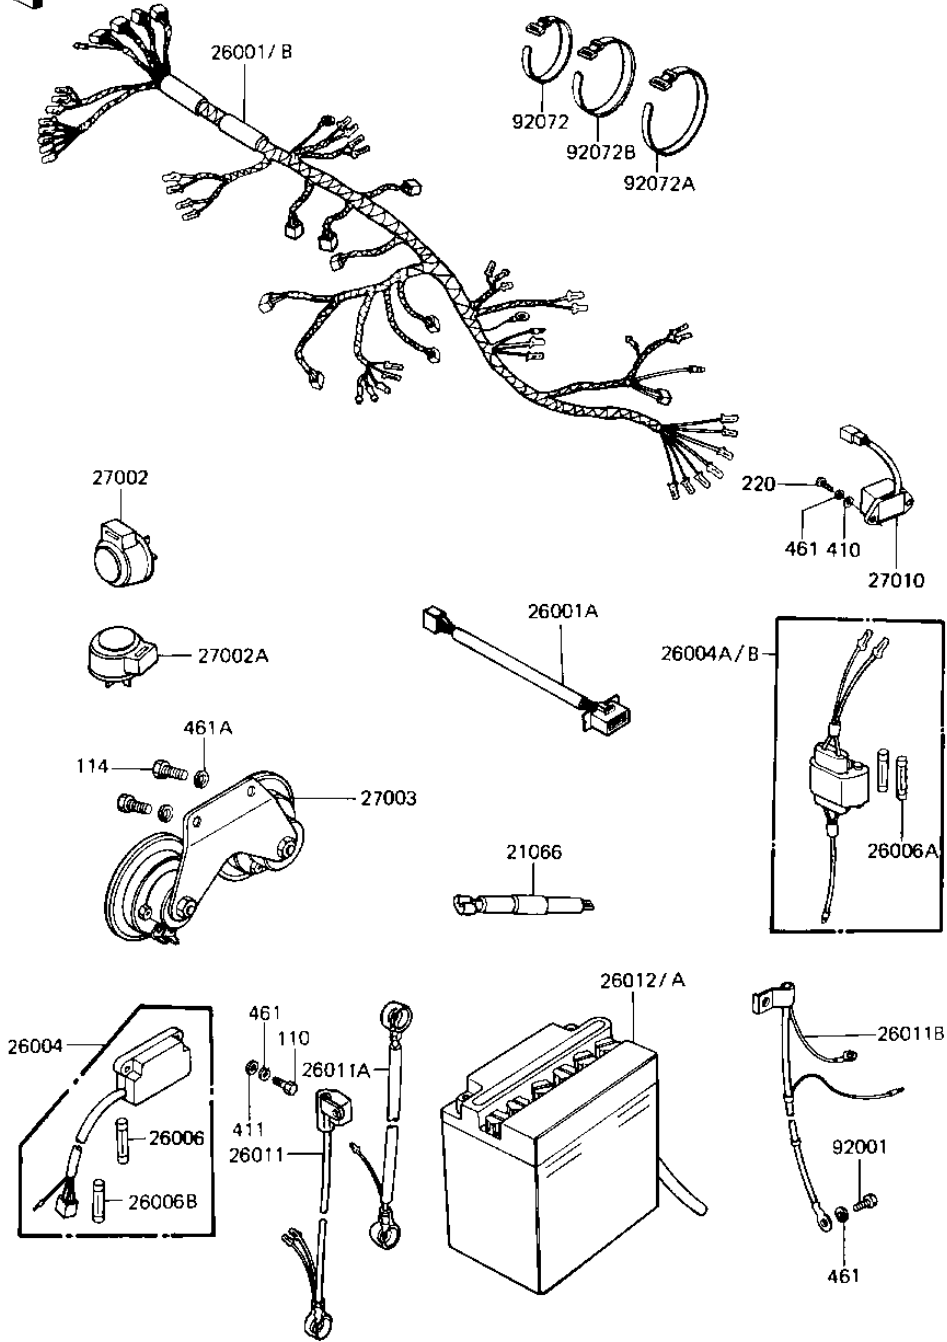

# 1982 KZ1000-J2 PARTS DIAGRAM

## CHASSIS ELECTRICAL EQUIPMENT

F2760-0195

# 1982 KZ1000-J2 PARTS LIST

## CHASSIS ELECTRICAL EQUIPMENT

ITEM NAME	PART NUMBER	QUANTITY
REGULATOR (Ref # 21066)	21066-026	1
HARNESS,MAIN (Ref # 26001)	26001-1205	1
HARNESS,RESERVE LIGHT (Ref # 26001A)	26001-1248	1
FUSE-ASSY (Ref # 26004)	26004-1011	1
FUSE-ASSY,ACCESSORY (Ref # 26004A)	26004-1014	1
FUSE 10A (Ref # 26006)	26006-003	5
FUSE,10A,L=30M/M (Ref # 26006A)	26006-1002	3
FUSE,30A,L=25M/M (Ref # 26006B)	26006-1005	2
WIRE-LEAD (Ref # 26011)	26011-1118	1
WIRE-LEAD,BATTERY,(-) (Ref # 26011B)	26011-1124	1
YUA BAT YB18L-A (Ref # 26012)	26012-1039	1
26012-1130 (Canada) (Ref # 26012A)	26012-1040	1
RELAY-TURN SIGNAL (Ref # 27002)	27002-011	1
RELAY,TURN SIGNAL (Ref # 27002A)	27002-016	1
HORN (Ref # 27003)	27003-1304	1
SWITCH,RESERVE LIGHTI (Ref # 27010)	27010-1024	1
BOLT,HEX HEAD,6MM (Ref # 92001)	92001-137	1
BAND,MIDDLE (Ref # 92072)	92072-031	7
BAND,LONG (Ref # 92072A)	92072-032	2
BAND,WIRING HARNESS (Ref # 92072B)	92072-056	2
BOLT 6X22 (Ref # 110)	112B0622	2
BOLT-SMALL-UPSET,8X16 (Ref # 114)	115G0816	2
SCREW PAN HEAD 6X20 (Ref # 220)	220B0620	2
WASHER PLAIN 6MM (Ref # 410)	410B0600	2
WASHER PLAIN 6MM (Ref # 411)	411B0600	2
WASHER SPRING 6MM (Ref # 461)	461F0600	5
WASHER SPRING 8MM (Ref # 461A)	461F0800	2