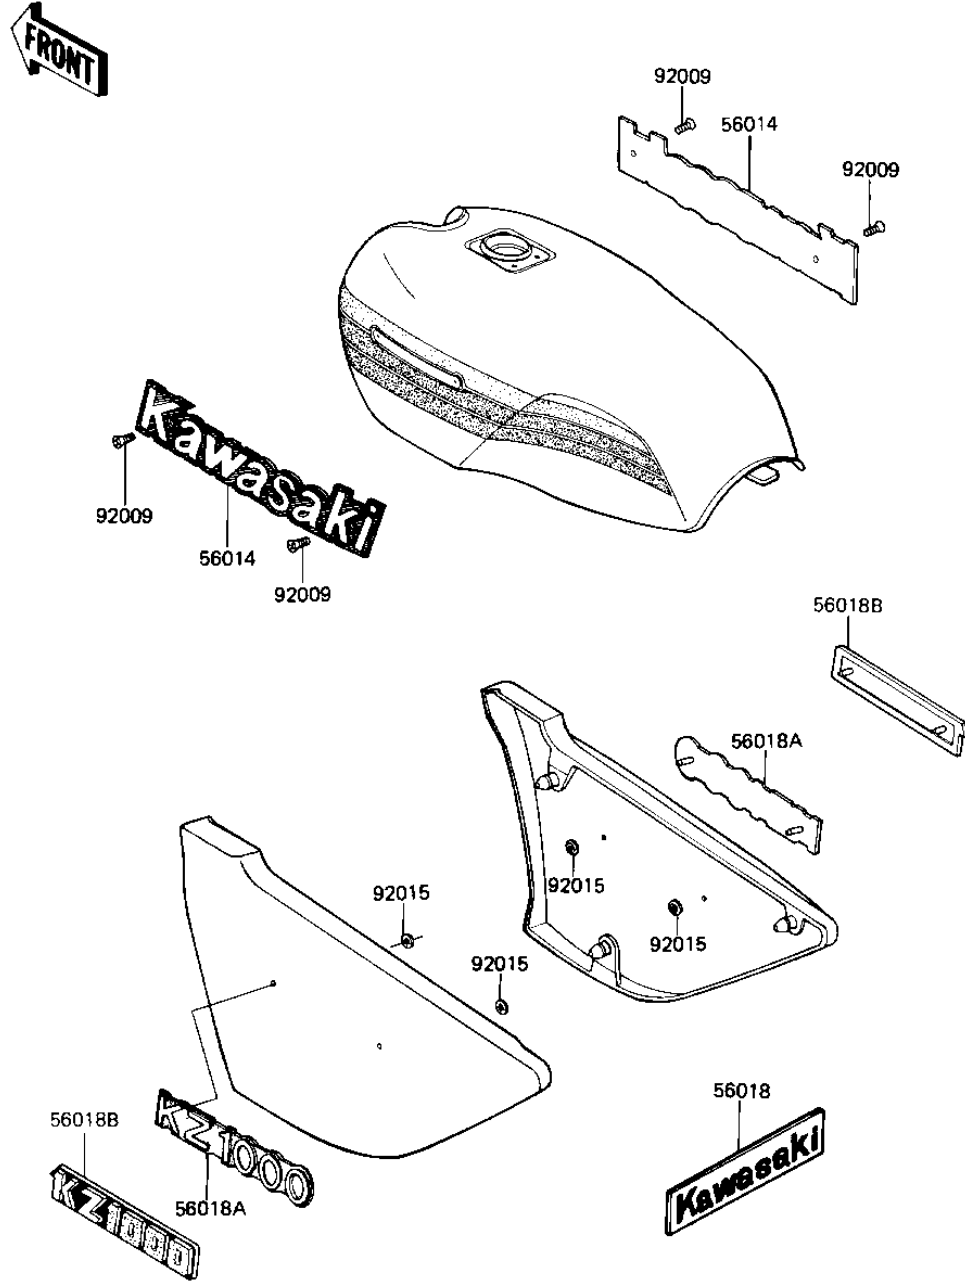

1981 KZ1000-J1 PARTS DIAGRAM

LABELS

F2860-0156

1981 KZ1000-J1 PARTS LIST

LABELS

ITEM NAME	PART NUMBER	QUANTITY
EMBLEM,FUEL TANK (Ref # 56014)	56014-1043	2
MARK,SEAT COVER (Ref # 56018)	56018-1208	1
MARK,SD COVER KZ1000 (Ref # 56018A)	56018-1235	2
SCREW-CSK-CROS (Ref # 92009)	221C0306	4
NUT,LOCK,3MM (Ref # 92015)	92018-005	4