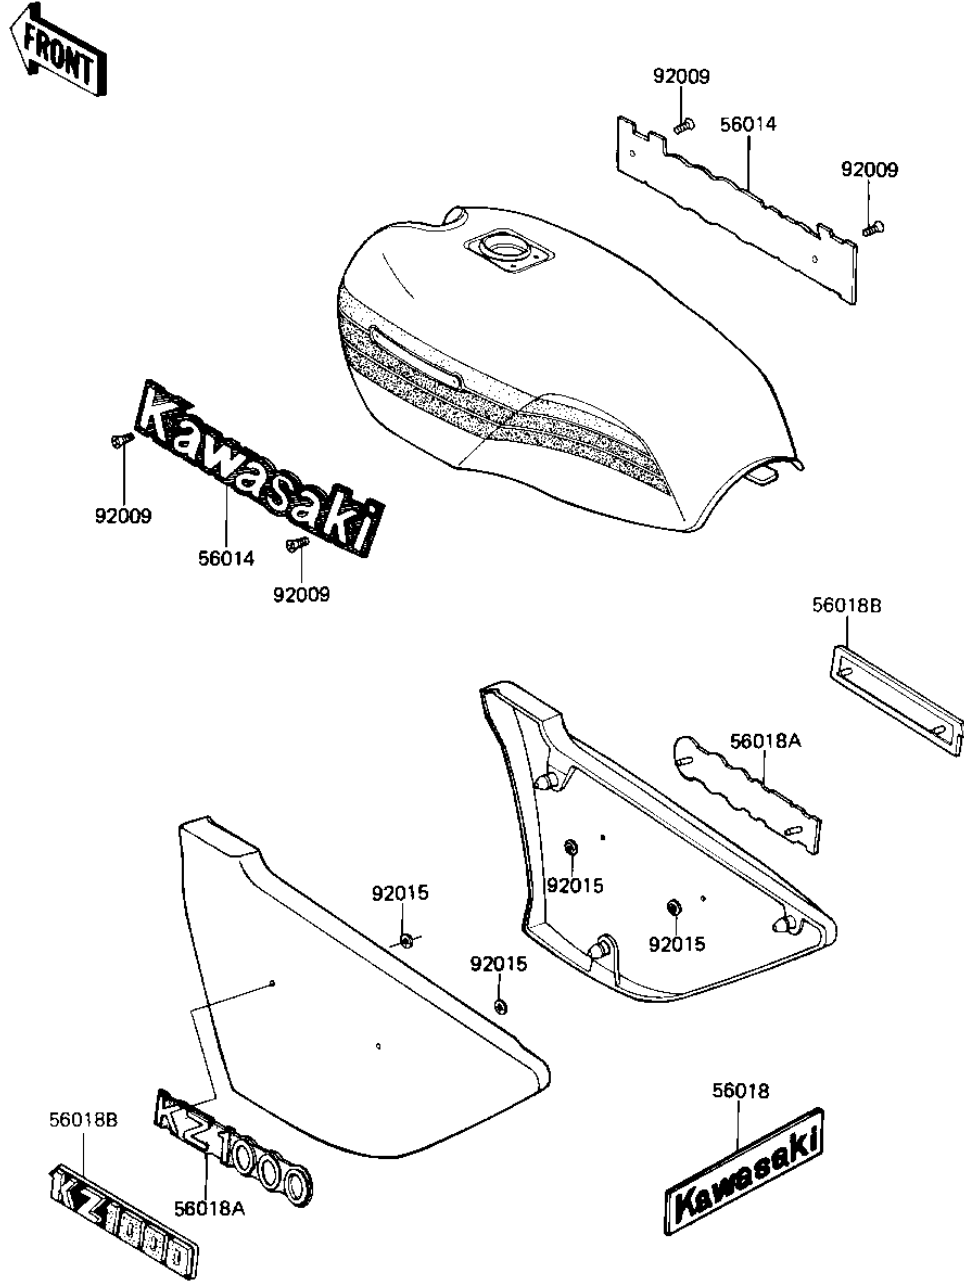

1982 KZ1000-J2 PARTS DIAGRAM

LABELS

F2860-0156

1982 KZ1000-J2 PARTS LIST

LABELS

ITEM NAME	PART NUMBER	QUANTITY
EMBLEM,FUEL TANK (Ref # 56014)	56014-1043	2
MARK,SEAT COVER (Ref # 56018)	56018-1208	1
MARK,SD COVER KZ1000 (Ref # 56018A)	56018-1235	2
SCREW-CSK-CROS (Ref # 92009)	221C0306	4
NUT,LOCK,3MM (Ref # 92015)	92018-005	4