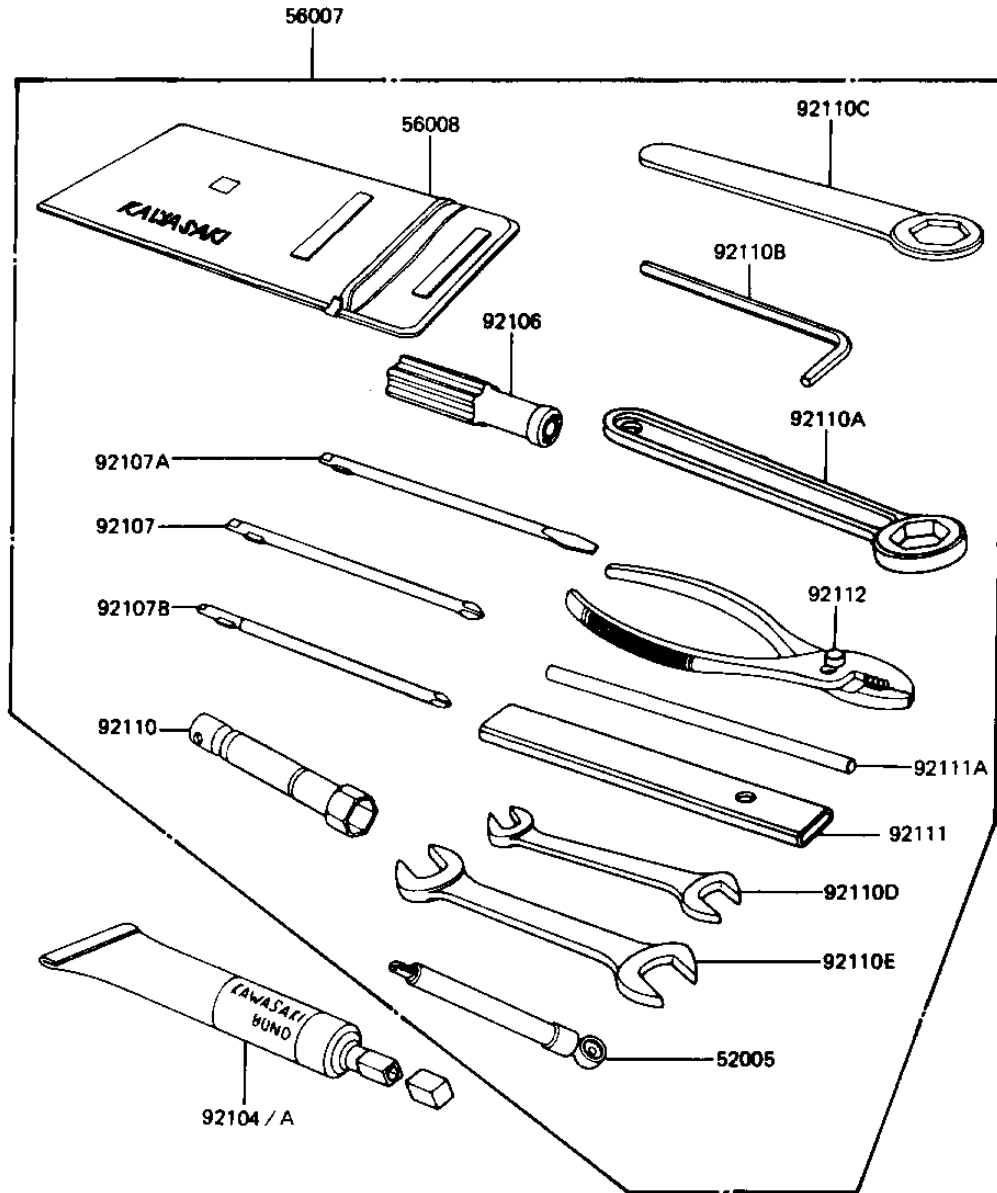

1981 KZ1000-J1 PARTS DIAGRAM

OWNER TOOLS (KZ1000-J1/J2)

F2810-0109

1981 KZ1000-J1 PARTS LIST

OWNER TOOLS (KZ1000-J1/J2)

| ITEM NAME | PART NUMBER | QUANTITY |
|--------------------------------------|-------------|----------|
| GAUGE,AIR (Ref # 52005) | 52005-4002 | 1 |
| 56007-1121 (Canada) (Ref # 56007) | 56007-1139 | 1 |
| BAG,TOOL (Ref # 56008) | 56008-006 | 1 |
| LIQUID GASKET (Ref # 92104) | 92104-002 | 1 |
| GASKET-LIQUID,BLACK (Ref # 92104A) | 92104-1003 | 1 |
| GRIP,SCREW DRIVER (Ref # 92106) | 92106-1001 | 1 |
| TOOL-DRIVER (Ref # 92107) | 92107-1052 | 1 |
| 92107-1052 (Canada) (Ref # 92107A) | 92107-007 | 1 |
| 92107-1002 (Canada) (Ref # 92107B) | 92107-008 | 1 |
| WRENCH,SPARK PLUG (Ref # 92110) | 92108-008 | 1 |
| TOOL-WRENCH,BOX END,2 (Ref # 92110A) | 92110-1147 | 1 |
| WRENCH,ALLEN (Ref # 92110B) | 92110-1015 | 1 |
| TOOL-WRENCH,BOX END,2 (Ref # 92110C) | 92110-1148 | 1 |
| TOOL-WRENCH,OPEN END (Ref # 92110D) | 92110-1038 | 1 |
| TOOL-WRENCH,OPEN END, (Ref # 92110E) | 92110-1153 | 1 |
| TOOL-WRENCH,OPEN END, (Ref # 92111) | 92111-004 | 1 |
| BAR,SPARK PLUG WRENCH (Ref # 92111A) | 92111-005 | 1 |
| PLIERS,160MM (Ref # 92112) | 92112-003 | 1 |