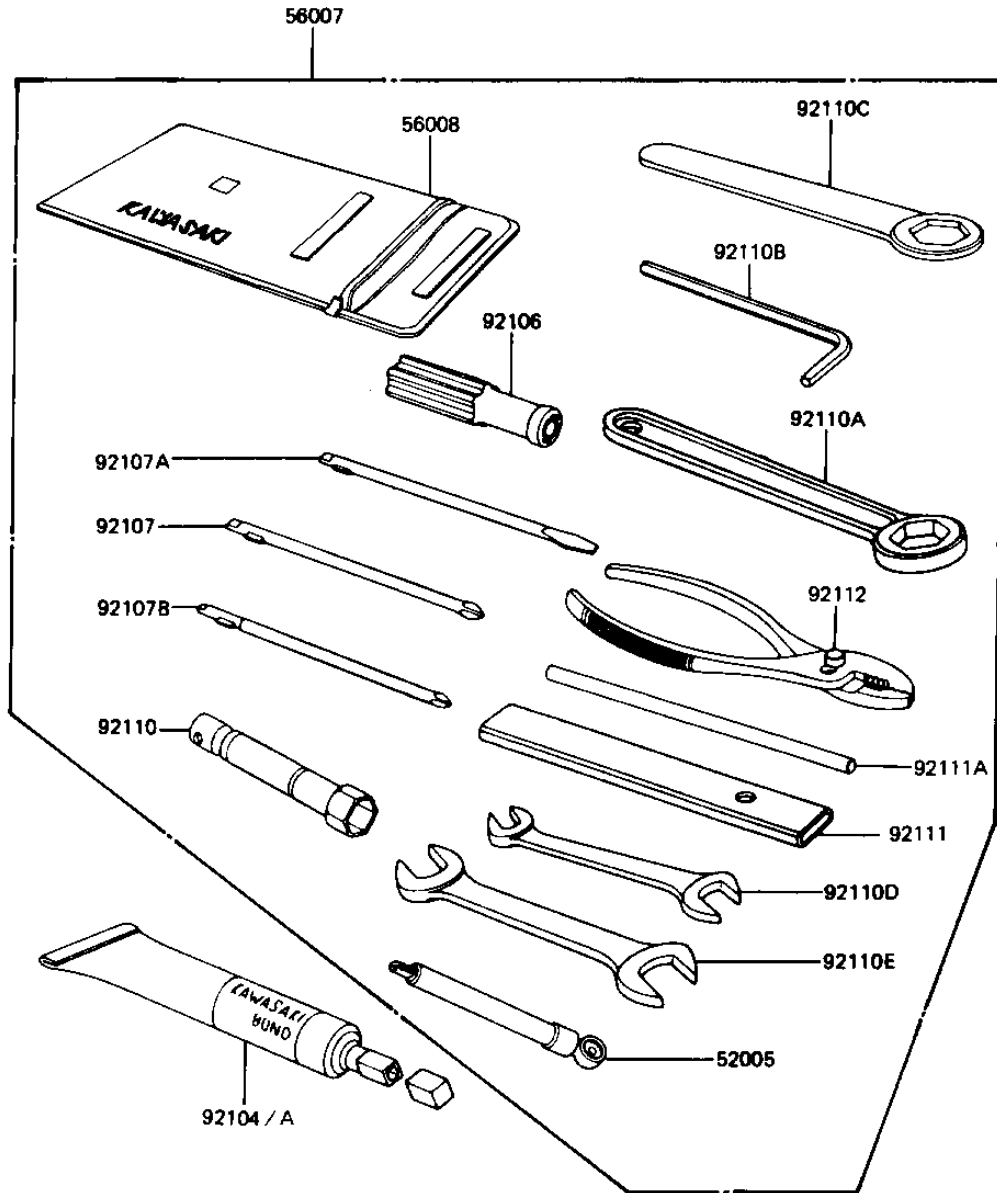

# 1982 KZ1000-J2 PARTS DIAGRAM

OWNER TOOLS (KZ1000-J1/J2)

F2810-0109

# 1982 KZ1000-J2 PARTS LIST

## OWNER TOOLS (KZ1000-J1/J2)

ITEM NAME	PART NUMBER	QUANTITY
GAUGE,AIR (Ref # 52005)	52005-4002	1
56007-1121 (Canada) (Ref # 56007)	56007-1139	1
BAG,TOOL (Ref # 56008)	56008-006	1
LIQUID GASKET (Ref # 92104)	92104-002	1
GASKET-LIQUID,BLACK (Ref # 92104A)	92104-1003	1
GRIP,SCREW DRIVER (Ref # 92106)	92106-1001	1
TOOL-DRIVER (Ref # 92107)	92107-1052	1
92107-1052 (Canada) (Ref # 92107A)	92107-007	1
92107-1002 (Canada) (Ref # 92107B)	92107-008	1
WRENCH,SPARK PLUG (Ref # 92110)	92108-008	1
TOOL-WRENCH,BOX END,2 (Ref # 92110A)	92110-1147	1
WRENCH,ALLEN (Ref # 92110B)	92110-1015	1
TOOL-WRENCH,BOX END,2 (Ref # 92110C)	92110-1148	1
TOOL-WRENCH,OPEN END (Ref # 92110D)	92110-1038	1
TOOL-WRENCH,OPEN END, (Ref # 92110E)	92110-1153	1
TOOL-WRENCH,OPEN END, (Ref # 92111)	92111-004	1
BAR,SPARK PLUG WRENCH (Ref # 92111A)	92111-005	1
PLIERS,160MM (Ref # 92112)	92112-003	1