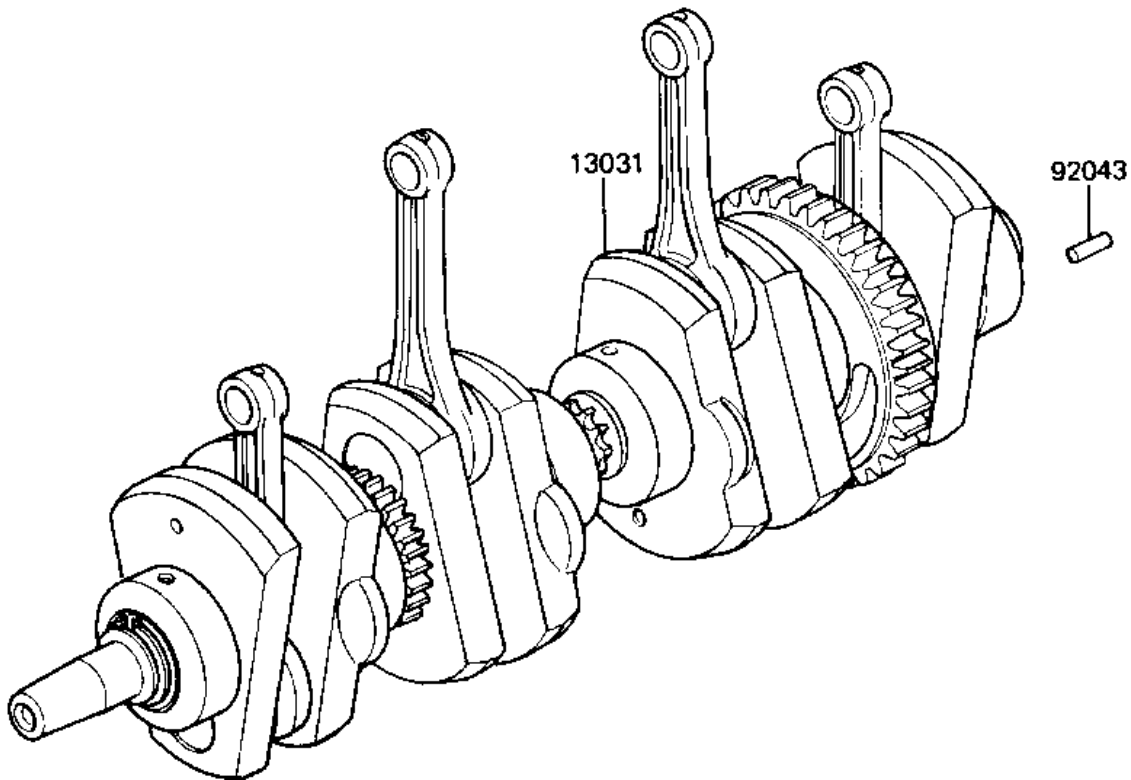

1981 Shaft PARTS DIAGRAM

CRANKSHAFT

E1321-0008

1981 Shaft PARTS LIST

CRANKSHAFT

ITEM NAME	PART NUMBER	QUANTITY
CRANKSHAFT-COMP (Ref # 13031)	13031-1046	1
PIN-SPRING,4X8 (Ref # 92043)	555A0408	1