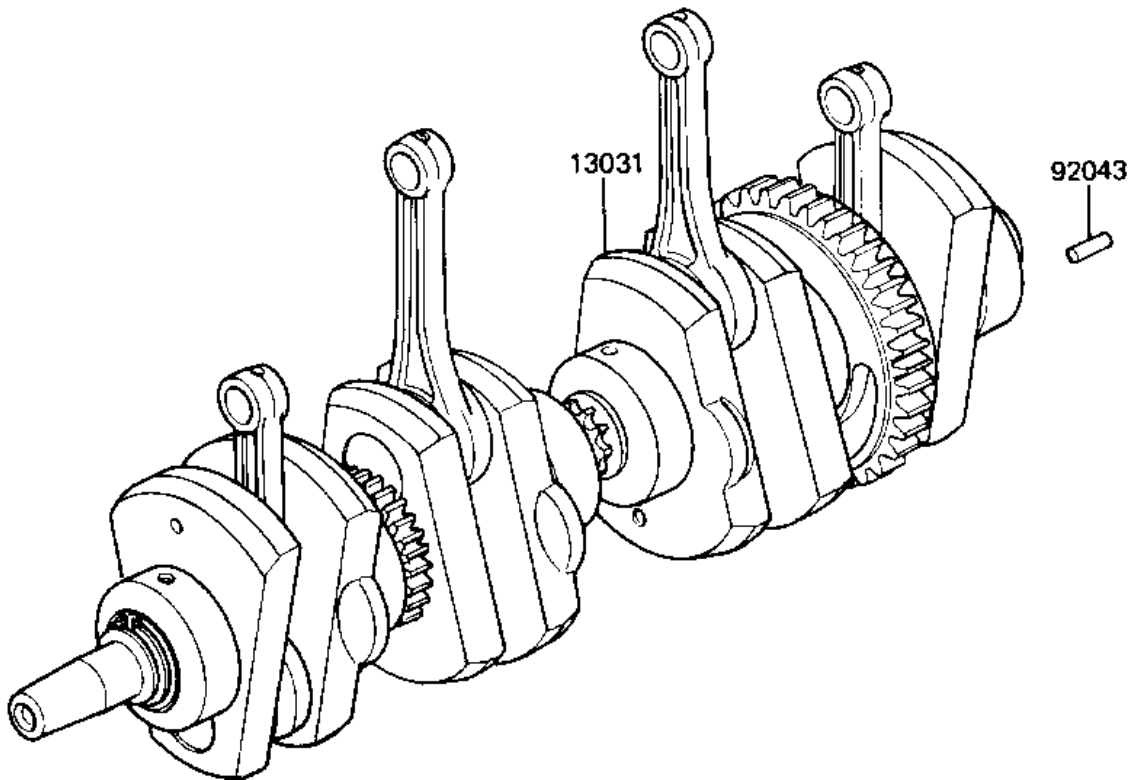

1982 Shaft PARTS DIAGRAM

CRANKSHAFT

E1321-0008

1982 Shaft PARTS LIST

CRANKSHAFT

ITEM NAME	PART NUMBER	QUANTITY
CRANKSHAFT-COMP (Ref # 13031)	13031-1046	1
PIN-SPRING,4X8 (Ref # 92043)	555A0408	1