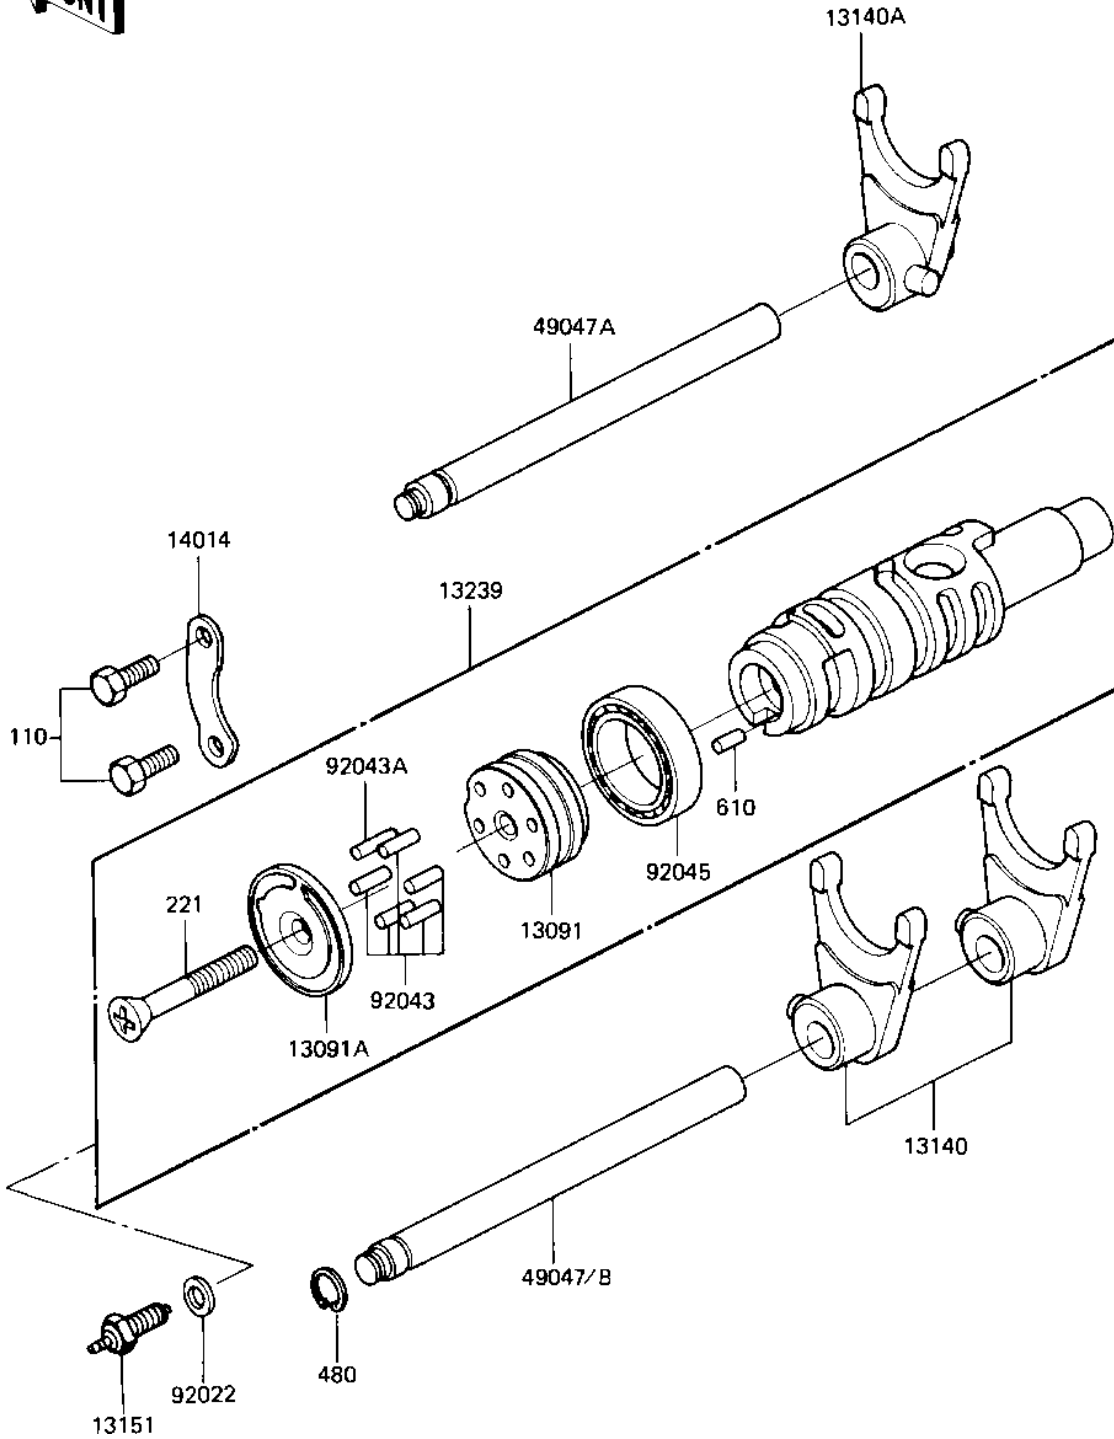

1983 Shaft PARTS DIAGRAM

GEAR CHANGE DRUM & FORKS

E1362-0058

1983 Shaft PARTS LIST

GEAR CHANGE DRUM & FORKS

ITEM NAME	PART NUMBER	QUANTITY
HOLDER,CHANGE DRM PIN (Ref # 13091)	13091-1103	1
HOLDER,CHANGE DRUM PI (Ref # 13091A)	13091-1104	1
FORK-SHIFT (Ref # 13140)	13140-1045	2
FORK-SHIFT (Ref # 13140A)	13140-1046	1
SWITCH,NEUTRAL (Ref # 13151)	13151-1007	1
DRUM-ASSY-CHANGE (Ref # 13239)	13239-1108	1
PLATE-POSITION (Ref # 14014)	14014-1015	1
ROD-SHIFT (Ref # 49047A)	49047-1014	1
ROD-SHIFT (Ref # 49047B)	49047-1019	1
UNAVAILABLE IN PRICE BOOK (Ref # 92022)	49022-1208	1
PIN GEAR CHANGE DRUM (Ref # 92043)	92042-014	5
PIN-CHANGE DRUM (Ref # 92043A)	92042-020	1
BEARING-BALL,6806 (Ref # 92045)	92045-1035	1
BOLT-UPSET,6X16 (Ref # 110)	112G0616	2
SCREW-CSK-CROS,6X45 (Ref # 221)	221B0645	1
CIRCLIP 12MM (Ref # 480)	480J1200	1
PIN DOWEL 4X10 (Ref # 610)	610A0410	1