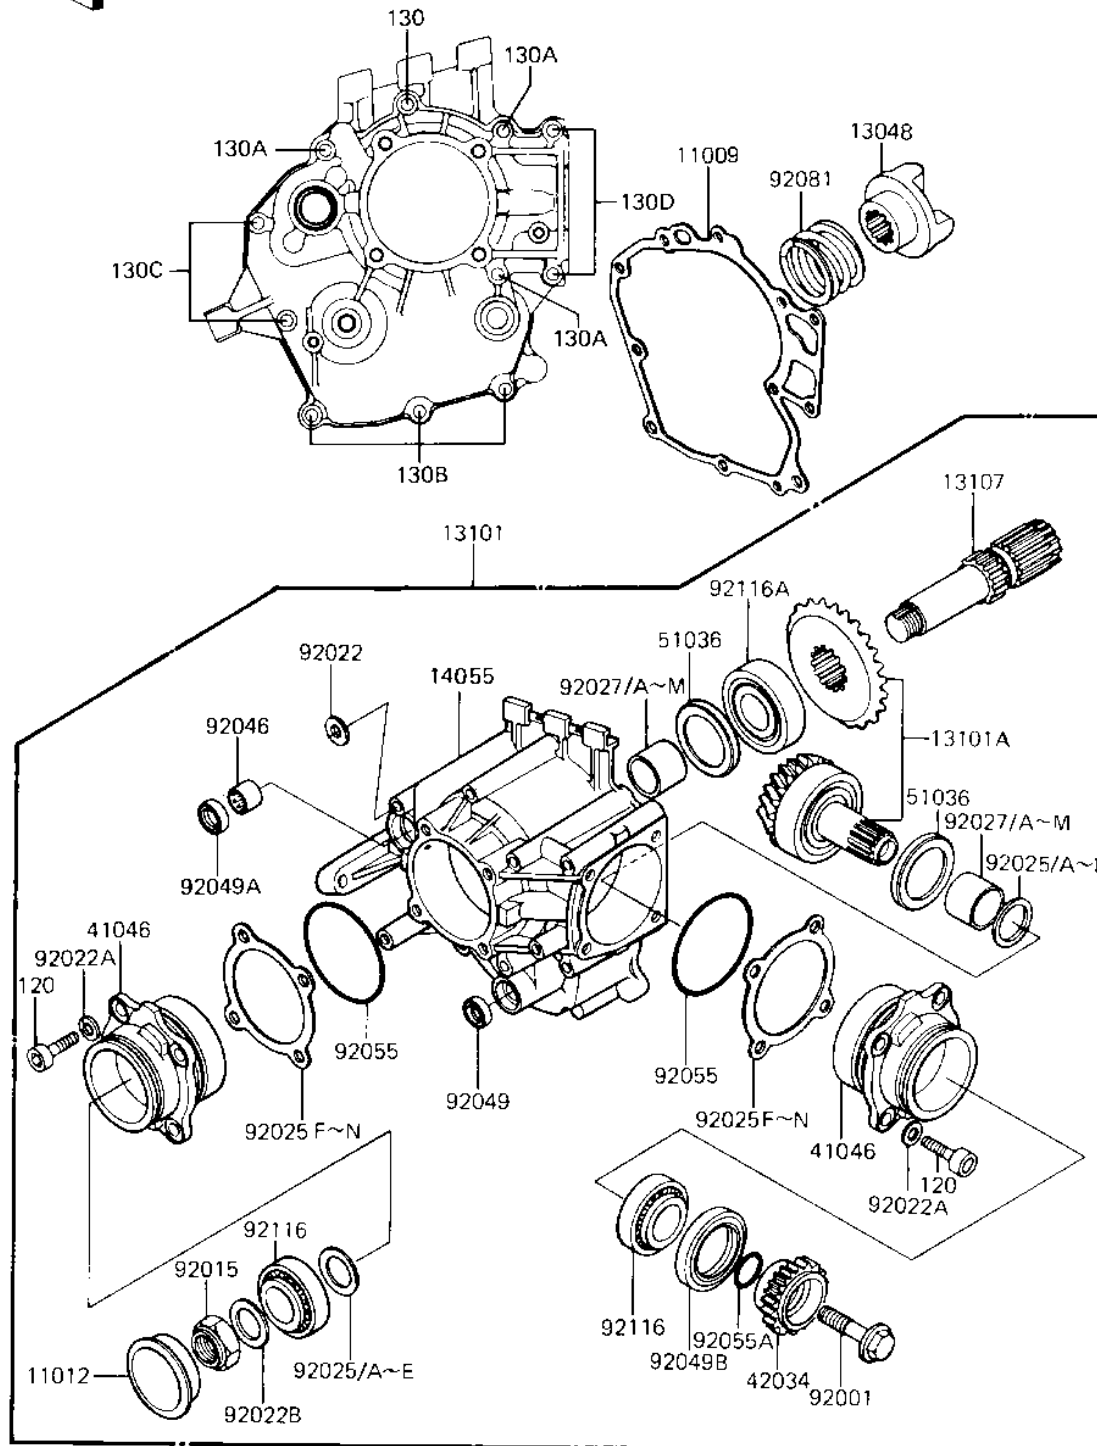

1981 Shaft PARTS DIAGRAM

FRONT BEVEL GEARS

E3130-0002

1981 Shaft PARTS LIST

FRONT BEVEL GEARS

ITEM NAME	PART NUMBER	QUANTITY
GASCKET,FRONT BEVEL (Ref # 11009)	11009-1112	1
CAP (Ref # 11012)	11012-1071	1
CAM,DAMPER (Ref # 13048)	13048-1005	1
GEAR-ASSY,FRONT BEVEL (Ref # 13101)	13101-1014	1
GEAR SET,FRONT BEVEL (Ref # 13101A)	13101-5027	1
SHAFT,FRONT BEVEL GER (Ref # 13107)	13107-1014	1
CASE,FRONT BEVEL GEAR (Ref # 14055)	14055-1003	1
HOUSING-BEARING,F.BVL (Ref # 41046)	41046-1011	2
COUPLING,FR DRIVEN (Ref # 42034)	42034-1091	1
CUP (Ref # 51036)	51036-1002	2
BOLT,12X42 (Ref # 92001)	92001-1169	1
NUT,20M/M (Ref # 92015)	92015-1065	1
WASHER,PLAIN (Ref # 92022)	92022-1028	1
WASHER,PLAIN (Ref # 92022A)	92022-1028	8
WASHER,PLAIN,2.3X20.3 (Ref # 92022B)	92022-1116	1
SHIM,1.70T (Ref # 92025)	92025-1072	AR
SHIM,1.72T (Ref # 92025A)	92025-1073	AR
SHIM,1.74T (Ref # 92025B)	92025-1074	AR
SHIM,1.76T (Ref # 92025C)	92025-1075	AR
SHIM,1.78T (Ref # 92025D)	92025-1076	AR
SHIM,1.80T (Ref # 92025E)	92025-1077	AR
SHIM,0.15T (Ref # 92025F)	92025-1078	AR
SHIM,0.50T (Ref # 92025G)	92025-1079	AR
SHIM,0.60T (Ref # 92025H)	92025-1080	AR
SHIM,0.70T (Ref # 92025I)	92025-1081	AR
SHIM,0.80T (Ref # 92025J)	92025-1082	AR
SHIM,0.90T (Ref # 92025K)	92025-1083	AR
UNAVAILABLE IN PRICE BOOK (Ref # 29025L)	29025-1084	AR
UNAVAILABLE IN PRICE BOOK (Ref # 29025M)	29025-1085	AR