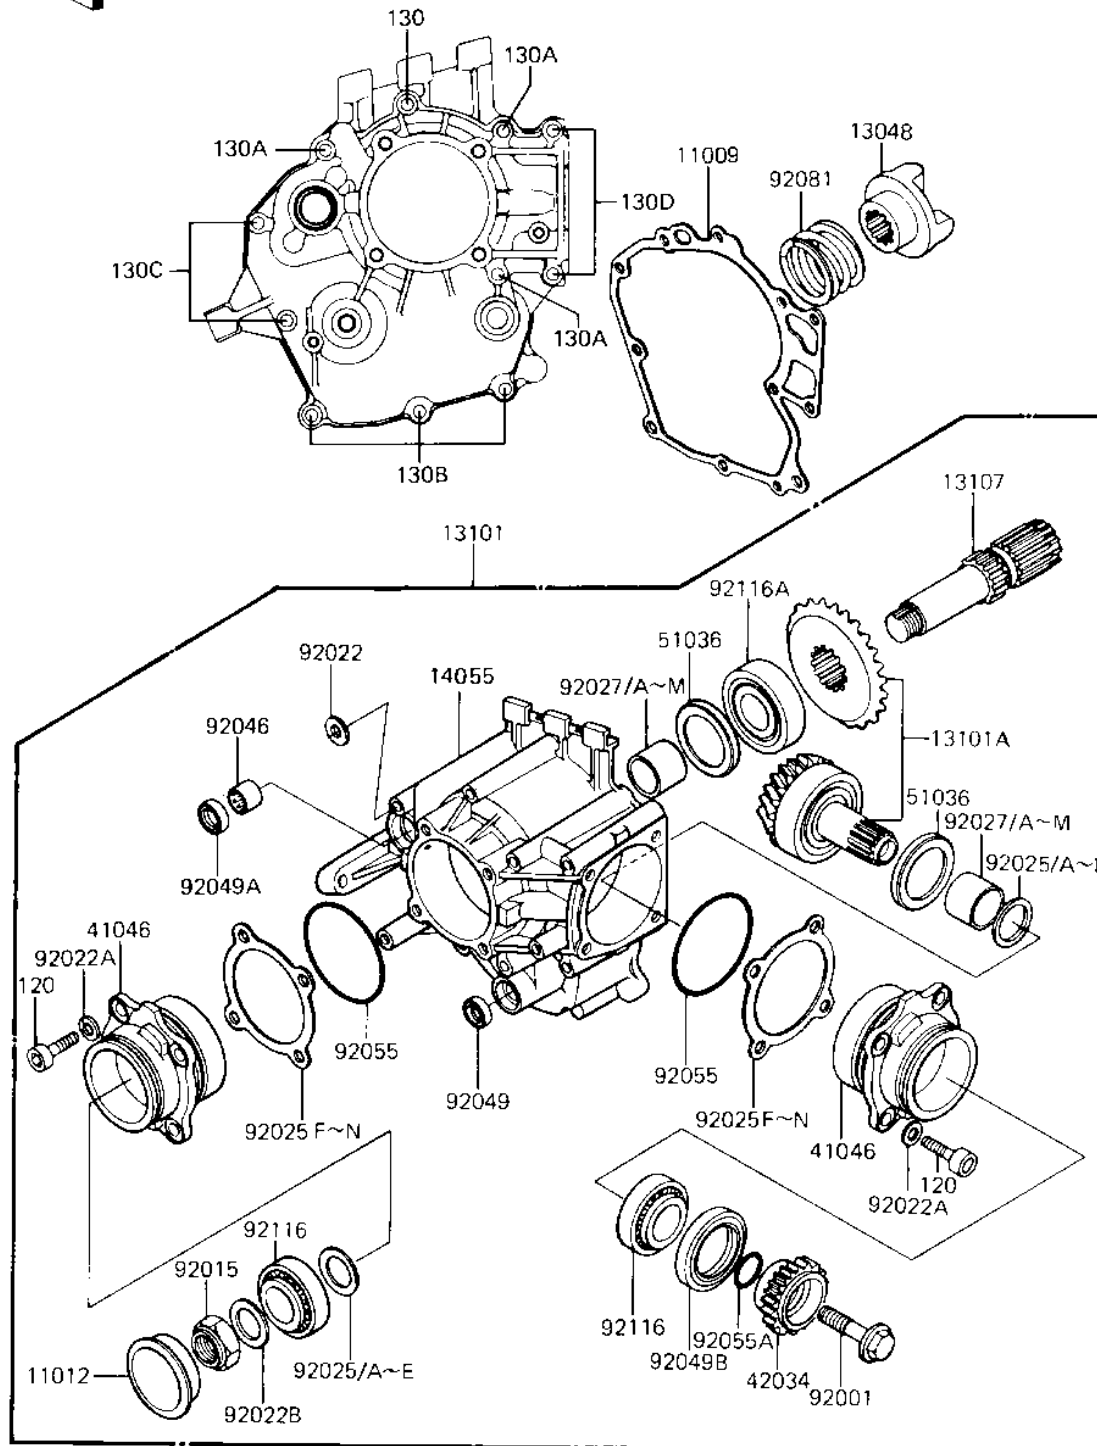

1982 Shaft PARTS DIAGRAM

FRONT BEVEL GEARS

E3130-0002

1982 Shaft PARTS LIST

FRONT BEVEL GEARS

ITEM NAME	PART NUMBER	QUANTITY
GASCKET,FRONT BEVEL (Ref # 11009)	11009-1112	1
CAP (Ref # 11012)	11012-1071	1
CAM,DAMPER (Ref # 13048)	13048-1005	1
GEAR-ASSY,FRONT BEVEL (Ref # 13101)	13101-1014	1
GEAR SET,FRONT BEVEL (Ref # 13101A)	13101-5027	1
SHAFT,FRONT BEVEL GER (Ref # 13107)	13107-1014	1
CASE,FRONT BEVEL GEAR (Ref # 14055)	14055-1003	1
HOUSING-BEARING,F.BVL (Ref # 41046)	41046-1011	2
COUPLING,FR DRIVEN (Ref # 42034)	42034-1091	1
CUP (Ref # 51036)	51036-1002	2
BOLT,12X42 (Ref # 92001)	92001-1169	1
NUT,20M/M (Ref # 92015)	92015-1065	1
WASHER,PLAIN (Ref # 92022)	92022-1028	1
WASHER,PLAIN (Ref # 92022A)	92022-1028	8
WASHER,PLAIN,2.3X20.3 (Ref # 92022B)	92022-1116	1
SHIM,1.70T (Ref # 92025)	92025-1072	AR
SHIM,1.72T (Ref # 92025A)	92025-1073	AR
SHIM,1.74T (Ref # 92025B)	92025-1074	AR
SHIM,1.76T (Ref # 92025C)	92025-1075	AR
SHIM,1.78T (Ref # 92025D)	92025-1076	AR
SHIM,1.80T (Ref # 92025E)	92025-1077	AR
SHIM,0.15T (Ref # 92025F)	92025-1078	AR
SHIM,0.50T (Ref # 92025G)	92025-1079	AR
SHIM,0.60T (Ref # 92025H)	92025-1080	AR
SHIM,0.70T (Ref # 92025I)	92025-1081	AR
SHIM,0.80T (Ref # 92025J)	92025-1082	AR
SHIM,0.90T (Ref # 92025K)	92025-1083	AR
UNAVAILABLE IN PRICE BOOK (Ref # 29025L)	29025-1084	AR
UNAVAILABLE IN PRICE BOOK (Ref # 29025M)	29025-1085	AR