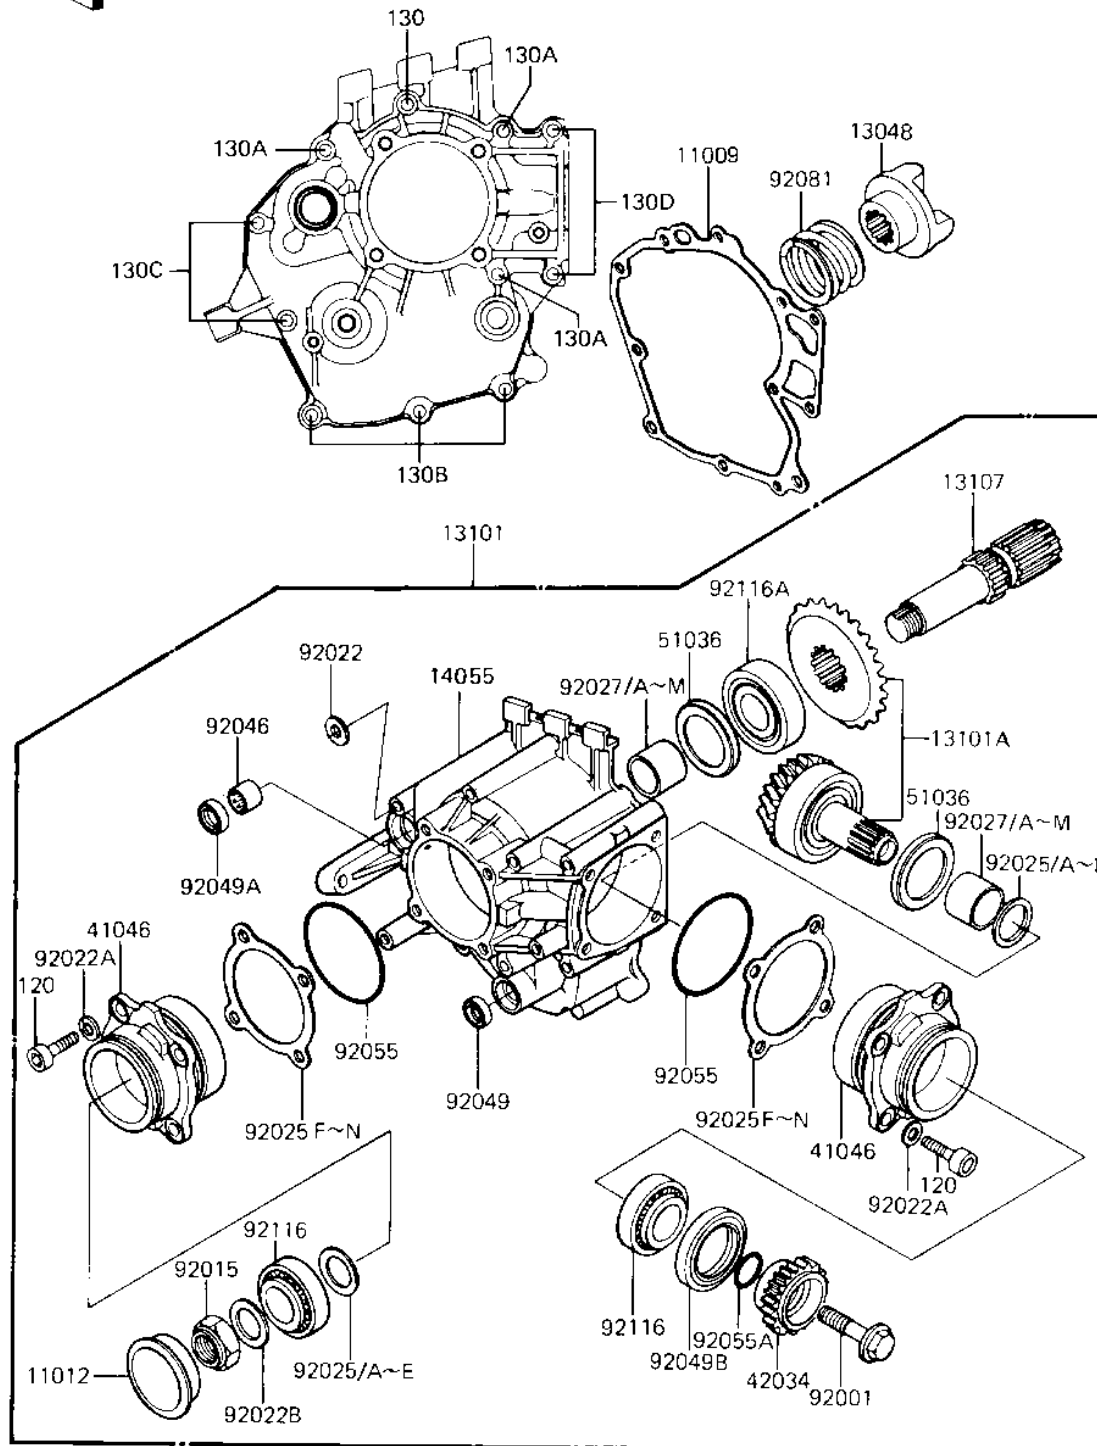

1983 Shaft PARTS DIAGRAM

FRONT BEVEL GEARS

E3130-0002

1983 Shaft PARTS LIST

FRONT BEVEL GEARS

ITEM NAME	PART NUMBER	QUANTITY
GASCKET,FRONT BEVEL (Ref # 11009)	11009-1112	1
CAP (Ref # 11012)	11012-1071	1
CAM,DAMPER (Ref # 13048)	13048-1005	1
GEAR-ASSY,FRONT BEVEL (Ref # 13101)	13101-1014	1
GEAR SET,FRONT BEVEL (Ref # 13101A)	13101-5027	1
SHAFT,FRONT BEVEL GER (Ref # 13107)	13107-1014	1
CASE,FRONT BEVEL GEAR (Ref # 14055)	14055-1003	1
HOUSING-BEARING,F.BVL (Ref # 41046)	41046-1011	2
COUPLING,FR DRIVEN (Ref # 42034)	42034-1091	1
CUP (Ref # 51036)	51036-1002	2
BOLT,12X42 (Ref # 92001)	92001-1169	1
NUT,20M/M (Ref # 92015)	92015-1065	1
WASHER,PLAIN (Ref # 92022)	92022-1028	1
WASHER,PLAIN (Ref # 92022A)	92022-1028	8
WASHER,PLAIN,2.3X20.3 (Ref # 92022B)	92022-1116	1
SHIM,1.70T (Ref # 92025)	92025-1072	AR
SHIM,1.72T (Ref # 92025A)	92025-1073	AR
SHIM,1.74T (Ref # 92025B)	92025-1074	AR
SHIM,1.76T (Ref # 92025C)	92025-1075	AR
SHIM,1.78T (Ref # 92025D)	92025-1076	AR
SHIM,1.80T (Ref # 92025E)	92025-1077	AR
SHIM,0.15T (Ref # 92025F)	92025-1078	AR
SHIM,0.50T (Ref # 92025G)	92025-1079	AR
SHIM,0.60T (Ref # 92025H)	92025-1080	AR
SHIM,0.70T (Ref # 92025I)	92025-1081	AR
SHIM,0.80T (Ref # 92025J)	92025-1082	AR
SHIM,0.90T (Ref # 92025K)	92025-1083	AR
UNAVAILABLE IN PRICE BOOK (Ref # 29025L)	29025-1084	AR
UNAVAILABLE IN PRICE BOOK (Ref # 29025M)	29025-1085	AR