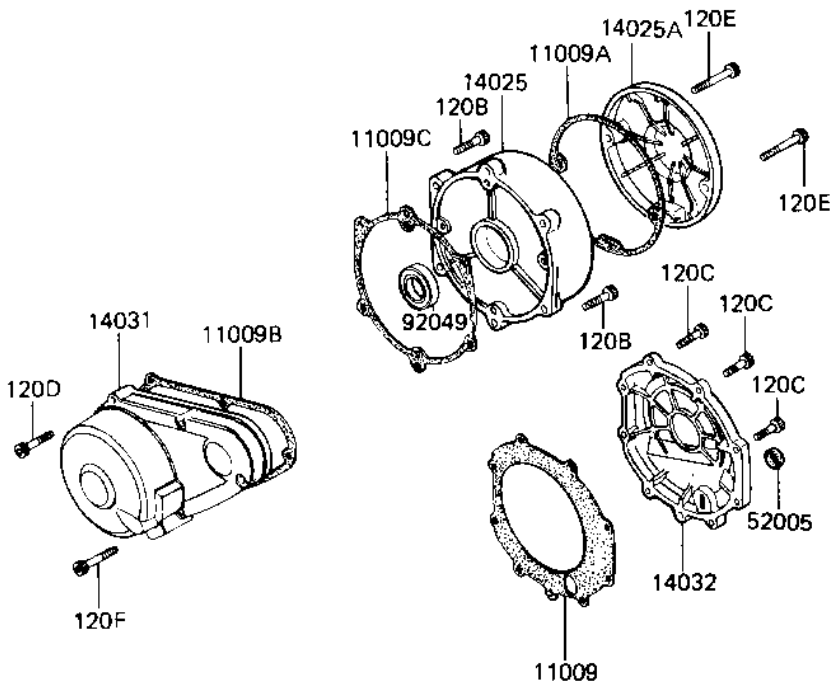

1981 Shaft PARTS DIAGRAM

ENGINE COVERS

E1431-0095

1981 Shaft PARTS LIST

ENGINE COVERS

ITEM NAME	PART NUMBER	QUANTITY
GASKET,CLUTCH COVER (Ref # 11009)	11060-1070	1
GASKET,PULSING COIL C (Ref # 11009A)	11060-1072	1
UNAVAILABLE IN PRICE BOOK (Ref # 11009B)	11009-14045-01	1
UNAVAILABLE IN PRICE BOOK (Ref # 11009C)	11009-14046-02	1
CAP,CLUTCH RELEASE AJ (Ref # 11012)	11012-1064	1
COVER,ENGINE,RH (Ref # 14025)	14025-1243	1
COVER,PULSING COIL (Ref # 14025A)	14025-1614	1
COVER,FR BVL GEAR CAS (Ref # 14025B)	14025-1321	1
COVER-GENERATOR (Ref # 14031)	14031-1056	1
COVER-CLUTCH (Ref # 14032)	14032-1047	1
GAUGE,OIL LEVEL (Ref # 52005)	52005-1009	1
OIL SEAL,SC32487 (Ref # 92049)	92049-1033	1
BOLT-SOCKET,6X125 (Ref # 120)	120P06125	1
BOLT,6X14 (Ref # 120A)	120P0614	2
BOLT,SOCKET,6X22 (Ref # 120B)	120P0622	6
BOLT,6X25 (Ref # 120C)	120P0625	11
BOLT,SOCKET,6X30 (Ref # 120D)	120P0630	6
BOLT,SOCKET,6X35 (Ref # 120E)	120P0635	2
UNAVAILABLE IN PRICE BOOK (Ref # 120F)	1200P640	2
BOLT,SOCKET,6X45 (Ref # 120G)	120P0645	1