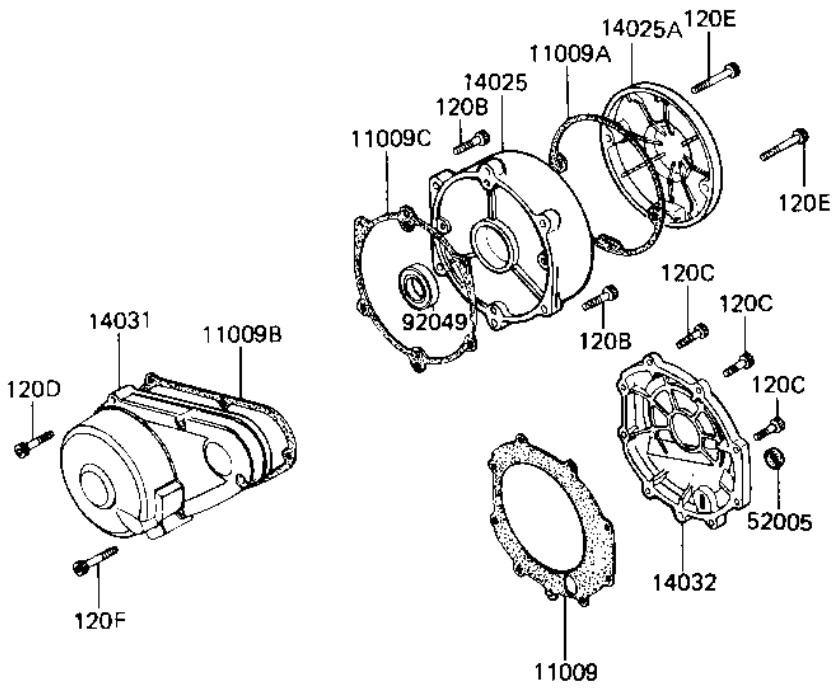

# 1981 Shaft PARTS DIAGRAM

ENGINE COVERS

E1431-0095

# 1981 Shaft PARTS LIST

## ENGINE COVERS

ITEM NAME	PART NUMBER	QUANTITY
GASKET,CLUTCH COVER (Ref # 11009)	11060-1070	1
GASKET,PULSING COIL C (Ref # 11009A)	11060-1072	1
UNAVAILABLE IN PRICE BOOK (Ref # 11009B)	11009-14045-01	1
UNAVAILABLE IN PRICE BOOK (Ref # 11009C)	11009-14046-02	1
CAP,CLUTCH RELEASE AJ (Ref # 11012)	11012-1064	1
COVER,ENGINE,RH (Ref # 14025)	14025-1243	1
COVER,PULSING COIL (Ref # 14025A)	14025-1614	1
COVER,FR BVL GEAR CAS (Ref # 14025B)	14025-1321	1
COVER-GENERATOR (Ref # 14031)	14031-1056	1
COVER-CLUTCH (Ref # 14032)	14032-1047	1
GAUGE,OIL LEVEL (Ref # 52005)	52005-1009	1
OIL SEAL,SC32487 (Ref # 92049)	92049-1033	1
BOLT-SOCKET,6X125 (Ref # 120)	120P06125	1
BOLT,6X14 (Ref # 120A)	120P0614	2
BOLT,SOCKET,6X22 (Ref # 120B)	120P0622	6
BOLT,6X25 (Ref # 120C)	120P0625	11
BOLT,SOCKET,6X30 (Ref # 120D)	120P0630	6
BOLT,SOCKET,6X35 (Ref # 120E)	120P0635	2
UNAVAILABLE IN PRICE BOOK (Ref # 120F)	1200P640	2
BOLT,SOCKET,6X45 (Ref # 120G)	120P0645	1