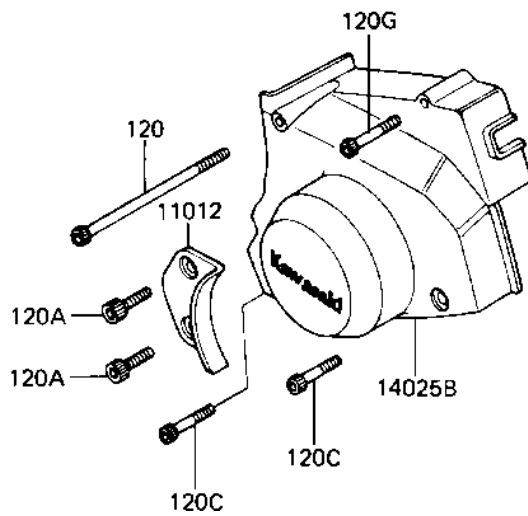

1981 Shaft PARTS DIAGRAM

ENGINE COVERS

E1431-0095

1981 Shaft PARTS LIST

ENGINE COVERS

ITEM NAME	PART NUMBER	QUANTITY
GASKET,CLUTCH COVER (Ref # 11009)	11060-1070	1
GASKET,PULSING COIL C (Ref # 11009A)	11060-1072	1
UNAVAILABLE IN PRICE BOOK (Ref # 11009B)	11009-14045-01	1
UNAVAILABLE IN PRICE BOOK (Ref # 11009C)	11009-14046-02	1
CAP,CLUTCH RELEASE AJ (Ref # 11012)	11012-1064	1
COVER,ENGINE,RH (Ref # 14025)	14025-1243	1
COVER,PULSING COIL (Ref # 14025A)	14025-1614	1
COVER,FR BVL GEAR CAS (Ref # 14025B)	14025-1321	1
COVER-GENERATOR (Ref # 14031)	14031-1056	1
COVER-CLUTCH (Ref # 14032)	14032-1047	1
GAUGE,OIL LEVEL (Ref # 52005)	52005-1009	1
OIL SEAL,SC32487 (Ref # 92049)	92049-1033	1
BOLT-SOCKET,6X125 (Ref # 120)	120P06125	1
BOLT,6X14 (Ref # 120A)	120P0614	2
BOLT,SOCKET,6X22 (Ref # 120B)	120P0622	6
BOLT,6X25 (Ref # 120C)	120P0625	11
BOLT,SOCKET,6X30 (Ref # 120D)	120P0630	6
BOLT,SOCKET,6X35 (Ref # 120E)	120P0635	2
UNAVAILABLE IN PRICE BOOK (Ref # 120F)	1200P640	2
BOLT,SOCKET,6X45 (Ref # 120G)	120P0645	1