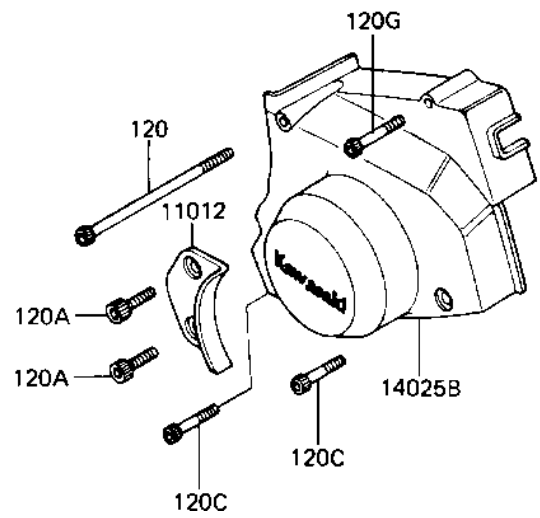

# 1981 Shaft PARTS DIAGRAM

ENGINE COVERS

E1431-0095

# 1981 Shaft PARTS LIST

## ENGINE COVERS

ITEM NAME	PART NUMBER	QUANTITY
GASKET,CLUTCH COVER (Ref # 11009)	11060-1070	1
GASKET,PULSING COIL C (Ref # 11009A)	11060-1072	1
UNAVAILABLE IN PRICE BOOK (Ref # 11009B)	11009-14045-01	1
UNAVAILABLE IN PRICE BOOK (Ref # 11009C)	11009-14046-02	1
CAP,CLUTCH RELEASE AJ (Ref # 11012)	11012-1064	1
COVER,ENGINE,RH (Ref # 14025)	14025-1243	1
COVER,PULSING COIL (Ref # 14025A)	14025-1614	1
COVER,FR BVL GEAR CAS (Ref # 14025B)	14025-1321	1
COVER-GENERATOR (Ref # 14031)	14031-1056	1
COVER-CLUTCH (Ref # 14032)	14032-1047	1
GAUGE,OIL LEVEL (Ref # 52005)	52005-1009	1
OIL SEAL,SC32487 (Ref # 92049)	92049-1033	1
BOLT-SOCKET,6X125 (Ref # 120)	120P06125	1
BOLT,6X14 (Ref # 120A)	120P0614	2
BOLT,SOCKET,6X22 (Ref # 120B)	120P0622	6
BOLT,6X25 (Ref # 120C)	120P0625	11
BOLT,SOCKET,6X30 (Ref # 120D)	120P0630	6
BOLT,SOCKET,6X35 (Ref # 120E)	120P0635	2
UNAVAILABLE IN PRICE BOOK (Ref # 120F)	1200P640	2
BOLT,SOCKET,6X45 (Ref # 120G)	120P0645	1