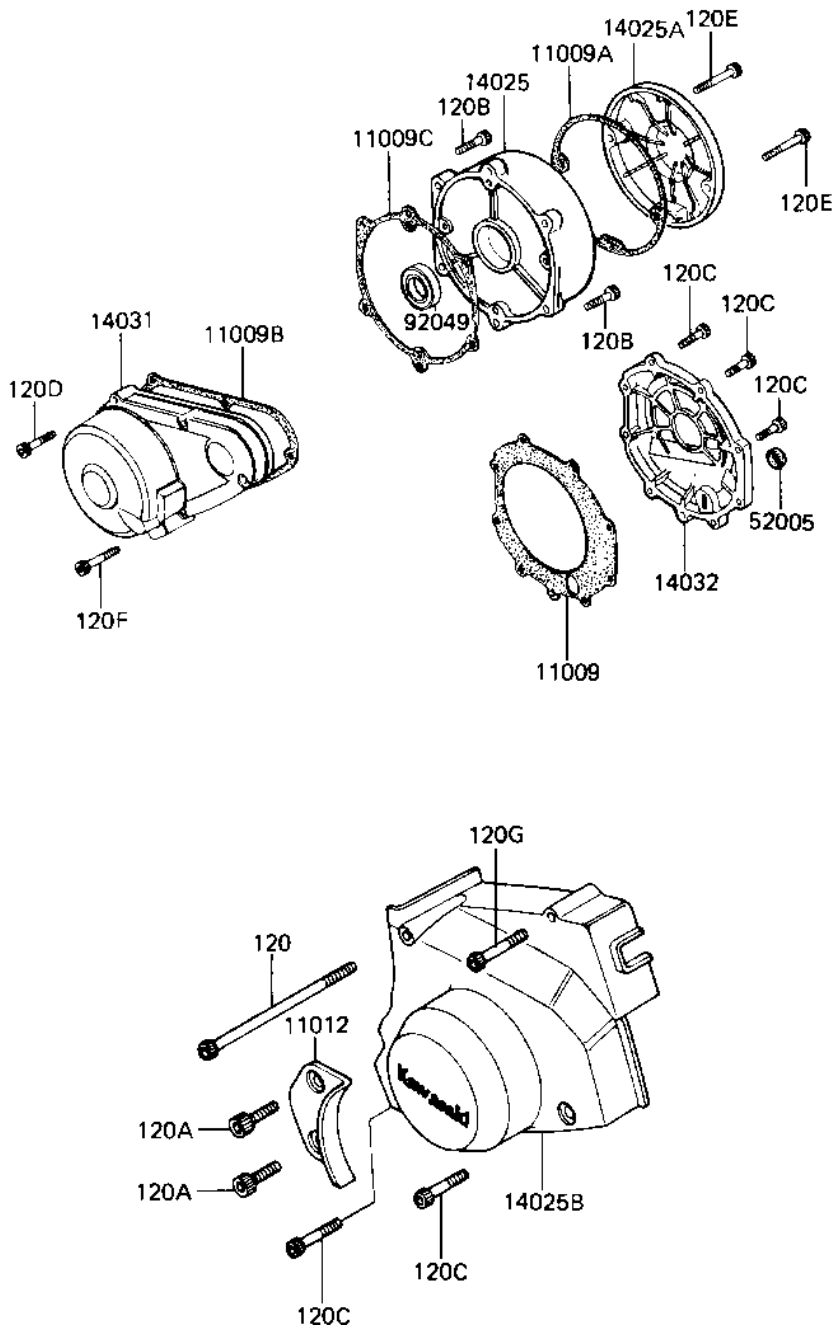

1982 Shaft PARTS DIAGRAM

ENGINE COVERS

E1431-0095

1982 Shaft PARTS LIST

ENGINE COVERS

ITEM NAME	PART NUMBER	QUANTITY
GASKET,CLUTCH COVER (Ref # 11009)	11060-1070	1
GASKET,PULSING COIL C (Ref # 11009A)	11060-1072	1
UNAVAILABLE IN PRICE BOOK (Ref # 11009B)	11009-14045-01	1
UNAVAILABLE IN PRICE BOOK (Ref # 11009C)	11009-14046-02	1
CAP,CLUTCH RELEASE AJ (Ref # 11012)	11012-1064	1
COVER,ENGINE,RH (Ref # 14025)	14025-1243	1
COVER,PULSING COIL (Ref # 14025A)	14025-1614	1
COVER,FR BVL GEAR CAS (Ref # 14025B)	14025-1321	1
COVER-GENERATOR (Ref # 14031)	14031-1056	1
COVER-CLUTCH (Ref # 14032)	14032-1047	1
GAUGE,OIL LEVEL (Ref # 52005)	52005-1009	1
OIL SEAL,SC32487 (Ref # 92049)	92049-1033	1
BOLT-SOCKET,6X125 (Ref # 120)	120P06125	1
BOLT,6X14 (Ref # 120A)	120P0614	2
BOLT,SOCKET,6X22 (Ref # 120B)	120P0622	6
BOLT,6X25 (Ref # 120C)	120P0625	11
BOLT,SOCKET,6X30 (Ref # 120D)	120P0630	6
BOLT,SOCKET,6X35 (Ref # 120E)	120P0635	2
UNAVAILABLE IN PRICE BOOK (Ref # 120F)	1200P640	2
BOLT,SOCKET,6X45 (Ref # 120G)	120P0645	1