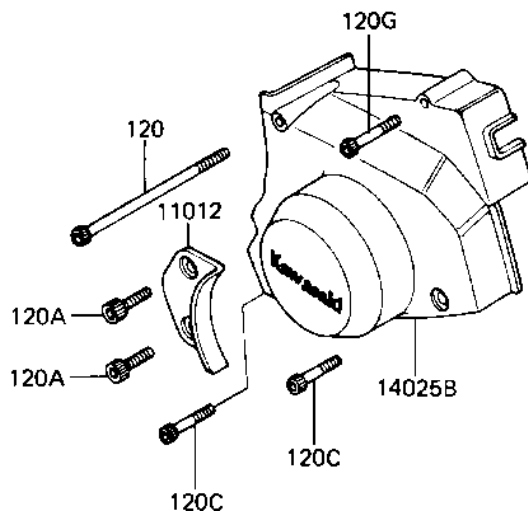

1983 Shaft PARTS DIAGRAM

ENGINE COVERS

E1431-0095

1983 Shaft PARTS LIST

ENGINE COVERS

ITEM NAME	PART NUMBER	QUANTITY
GASKET,CLUTCH COVER (Ref # 11009)	11060-1070	1
GASKET,PULSING COIL C (Ref # 11009A)	11060-1072	1
UNAVAILABLE IN PRICE BOOK (Ref # 11009B)	11009-14045-01	1
UNAVAILABLE IN PRICE BOOK (Ref # 11009C)	11009-14046-02	1
CAP,CLUTCH RELEASE AJ (Ref # 11012)	11012-1064	1
COVER,ENGINE,RH (Ref # 14025)	14025-1243	1
COVER,PULSING COIL (Ref # 14025A)	14025-1614	1
COVER,FR BVL GEAR CAS (Ref # 14025B)	14025-1321	1
COVER-GENERATOR (Ref # 14031)	14031-1056	1
COVER-CLUTCH (Ref # 14032)	14032-1047	1
GAUGE,OIL LEVEL (Ref # 52005)	52005-1009	1
OIL SEAL,SC32487 (Ref # 92049)	92049-1033	1
BOLT-SOCKET,6X125 (Ref # 120)	120P06125	1
BOLT,6X14 (Ref # 120A)	120P0614	2
BOLT,SOCKET,6X22 (Ref # 120B)	120P0622	6
BOLT,6X25 (Ref # 120C)	120P0625	11
BOLT,SOCKET,6X30 (Ref # 120D)	120P0630	6
BOLT,SOCKET,6X35 (Ref # 120E)	120P0635	2
UNAVAILABLE IN PRICE BOOK (Ref # 120F)	1200P640	2
BOLT,SOCKET,6X45 (Ref # 120G)	120P0645	1