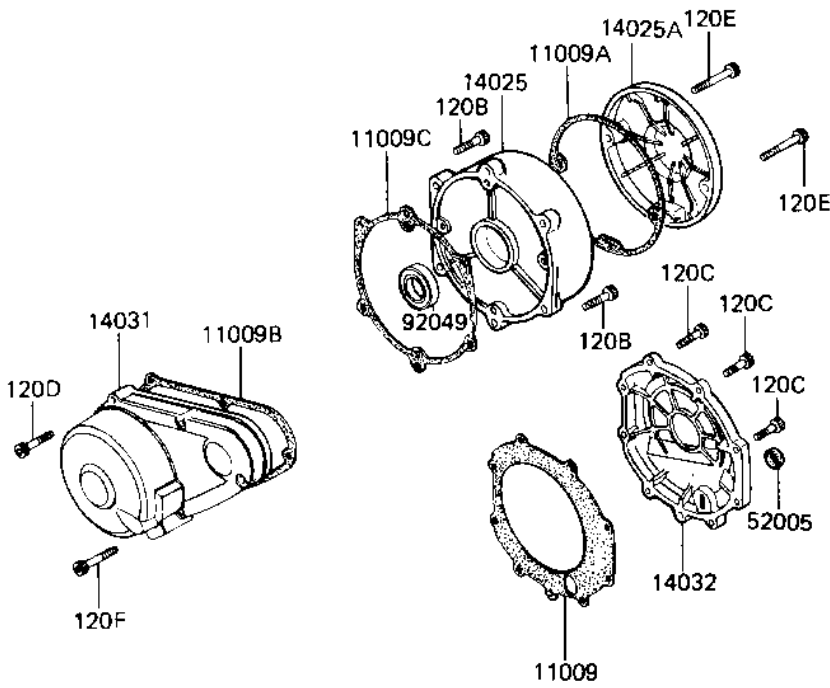

1983 Shaft PARTS DIAGRAM

ENGINE COVERS

E1431-0095

1983 Shaft PARTS LIST

ENGINE COVERS

ITEM NAME	PART NUMBER	QUANTITY
GASKET,CLUTCH COVER (Ref # 11009)	11060-1070	1
GASKET,PULSING COIL C (Ref # 11009A)	11060-1072	1
UNAVAILABLE IN PRICE BOOK (Ref # 11009B)	11009-14045-01	1
UNAVAILABLE IN PRICE BOOK (Ref # 11009C)	11009-14046-02	1
CAP,CLUTCH RELEASE AJ (Ref # 11012)	11012-1064	1
COVER,ENGINE,RH (Ref # 14025)	14025-1243	1
COVER,PULSING COIL (Ref # 14025A)	14025-1614	1
COVER,FR BVL GEAR CAS (Ref # 14025B)	14025-1321	1
COVER-GENERATOR (Ref # 14031)	14031-1056	1
COVER-CLUTCH (Ref # 14032)	14032-1047	1
GAUGE,OIL LEVEL (Ref # 52005)	52005-1009	1
OIL SEAL,SC32487 (Ref # 92049)	92049-1033	1
BOLT-SOCKET,6X125 (Ref # 120)	120P06125	1
BOLT,6X14 (Ref # 120A)	120P0614	2
BOLT,SOCKET,6X22 (Ref # 120B)	120P0622	6
BOLT,6X25 (Ref # 120C)	120P0625	11
BOLT,SOCKET,6X30 (Ref # 120D)	120P0630	6
BOLT,SOCKET,6X35 (Ref # 120E)	120P0635	2
UNAVAILABLE IN PRICE BOOK (Ref # 120F)	1200P640	2
BOLT,SOCKET,6X45 (Ref # 120G)	120P0645	1