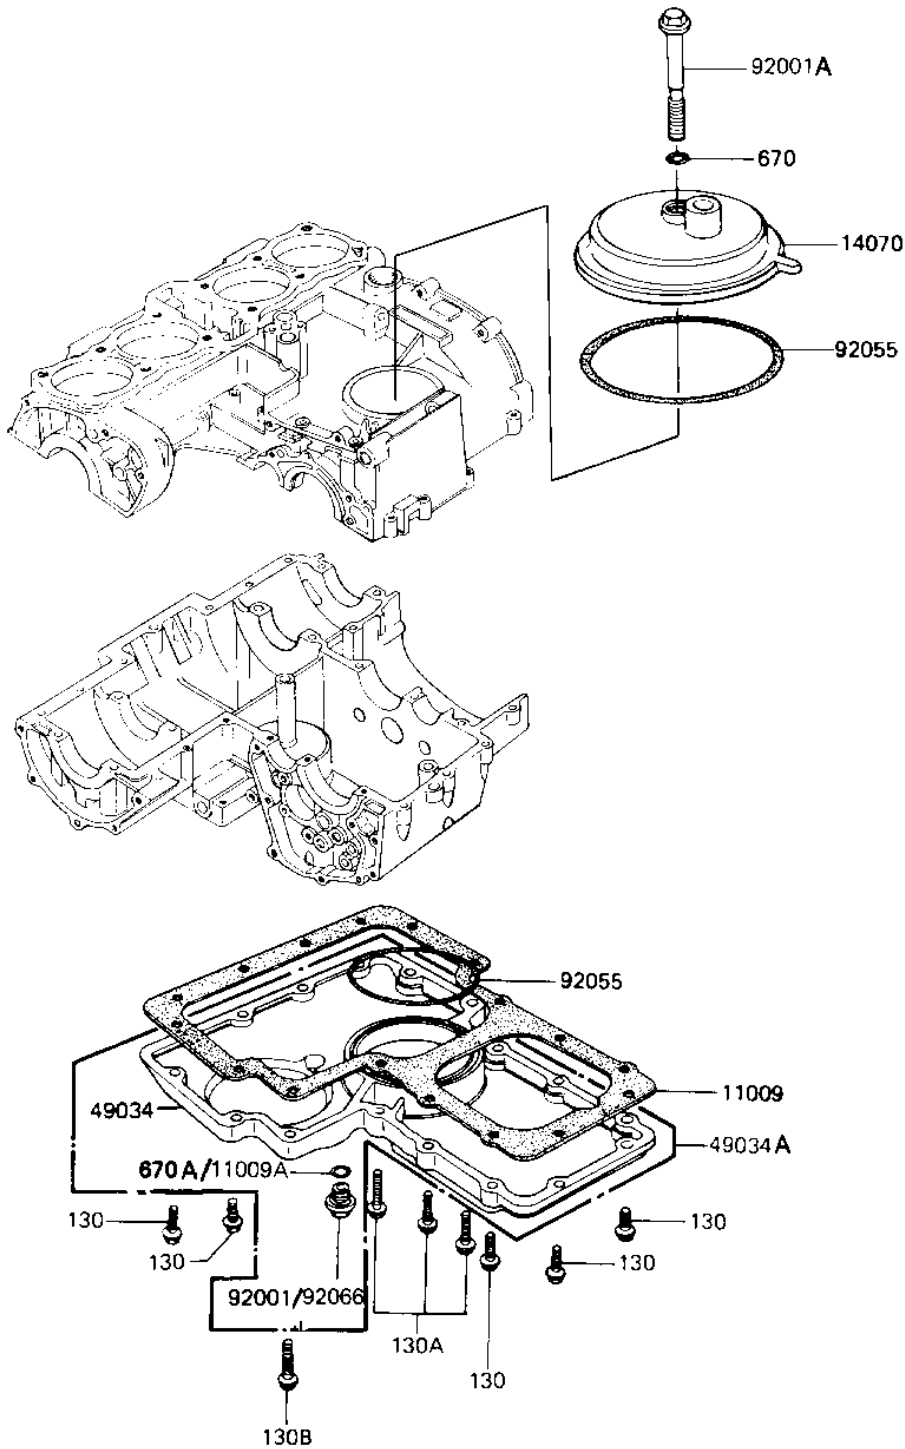

1983 Shaft PARTS DIAGRAM

BREATHER COVER/OIL PAN

E1432-0010

-
- 1
- 1
- 1
- 4
- 4
- 9
- 9
- 9
- 9

1983 Shaft PARTS LIST

BREATHER COVER/OIL PAN

| ITEM NAME | PART NUMBER | QUANTITY |
|------------------------------------|-------------|----------|
| GASKET,OIL PAN (Ref # 11009) | 11060-1074 | 1 |
| GASKET,DRIN PLUG (Ref # 11009A) | 92065-097 | 1 |
| BODY-BREATHER (Ref # 14070) | 14070-1008 | 1 |
| PAN-OIL (Ref # 49034A) | 49034-5014 | 1 |
| BOLT,HEX HEAD,8X72 (Ref # 92001A) | 92003-107 | 1 |
| "O" RING,91MM (Ref # 92055) | 92055-052 | 2 |
| PLUG,OIL DRAIN,12X15 (Ref # 92066) | 92066-1174 | 1 |
| BOLT,FLANGED,6X25 (Ref # 130) | 130G0625 | 13 |
| BOLT,FLANGED,6X35 (Ref # 130A) | 130H0635 | 3 |
| BOLT,FLANGED,6X45 (Ref # 130B) | 130G0645 | 1 |
| "O" RING,8MM (Ref # 670) | 670B1508 | 1 |