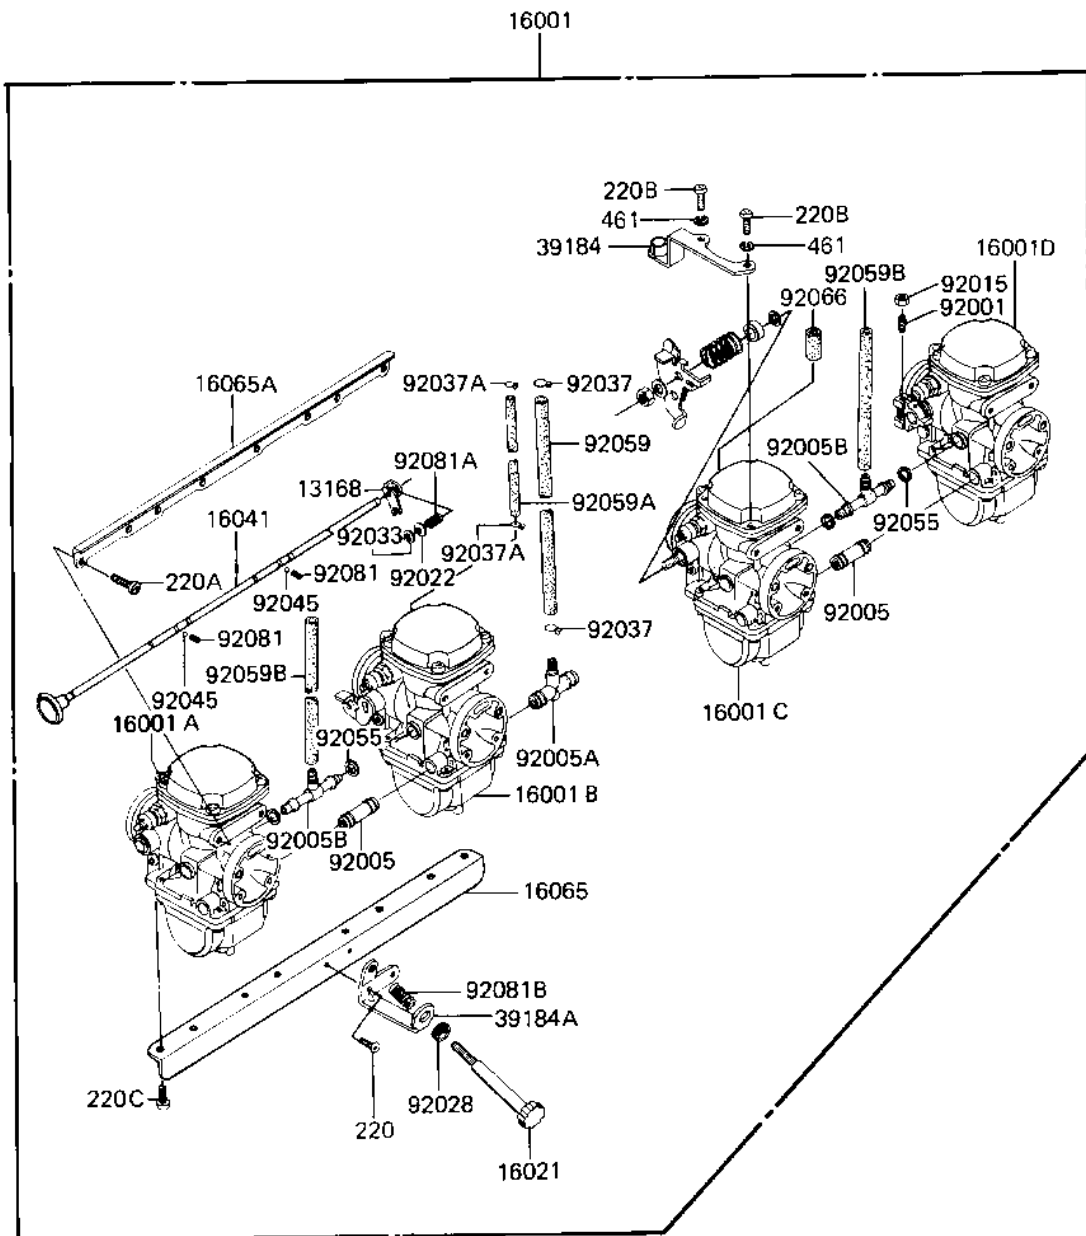

1983 Shaft PARTS DIAGRAM

CARBURETOR ASSY (KZ1100-A3)

E1611-0098

KZ1100-A3)

1983 Shaft PARTS LIST

CARBURETOR ASSY (KZ1100-A3)

ITEM NAME	PART NUMBER	QUANTITY
LEVER,CHOCK (Ref # 13168)	13168-1091	4
CARBURETOR (Ref # 16001)	16001-1714	1
CARBURETOR,LH,OUTSIDE (Ref # 16001A)	16001-1715	1
CARBURETOR,LH,INSIDE (Ref # 16001B)	16001-1716	1
CARBURETOR,RH,INSIDE (Ref # 16001C)	16001-1717	1
CARBURETOR,RH,OUTSIDE (Ref # 16001D)	16001-1718	1
SCREW-THROTTLE STOP (Ref # 16021)	16021-1035	1
SHAFT-CARBURETOR,CHOC (Ref # 16041)	16041-1024	1
HOLDER-CARBURETOR,LWR (Ref # 16065)	16065-1043	1
HOLDER-CARBURETOR,UPP (Ref # 16065A)	16065-1044	1
BRACKET-ASSY,THROTTLE (Ref # 39184)	39184-1006	1
BRACKET-ASSY,IDLING A (Ref # 39184A)	39184-1007	1
BOLT,ADJUSTING (Ref # 92001)	92001-1447	3
FITTING,FUEL (Ref # 92005)	92005-1035	2
FITTING,FUEL (Ref # 92005A)	92005-1036	1
FITTING,AIR VENT (Ref # 92005B)	92005-1045	2
NUT,THROTTLE VLV ADST (Ref # 92015)	92015-1119	3
WASHER,SPRING (Ref # 92022)	92022-1255	4
BUSHING (Ref # 92028)	92028-1071	1
RING-SNAP,E (Ref # 92033)	92033-1066	4
CLAMP,HOSE (Ref # 92037)	92037-1184	2
CLAMP,BREATHER HOSE (Ref # 92037A)	92037-174	2
BALL,STEEL,1/8" (Ref # 92045)	600A0400	2
"O" RING (Ref # 92055)	92055-510	4
TUBE,7.5X12.5X250 (Ref # 92059)	92059-1187	1
TUBE,5X9X150 (Ref # 92059A)	92059-1188	1
TUBE,6.5X9.5X400 (Ref # 92059B)	92059-1222	2
RUBBER PLUG (Ref # 92066)	92068-006	1
SPRING,FAST IDLE SHFT (Ref # 92081)	92081-1260	2

1983 Shaft PARTS LIST

CARBURETOR ASSY (KZ1100-A3)

ITEM NAME	PART NUMBER	QUANTITY
SPRING,CHOCK SHAFT (Ref # 92081A)	92081-1364	4
SPRING,IDLING ADJUST (Ref # 92081B)	92081-1377	1
SCREW PAN HEAD 5X8 (Ref # 220)	220B0508	1
SCREW PAN HEAD 5X10 (Ref # 220A)	220B0510	8
SCREW PAN HEAD 5X12 (Ref # 220B)	220B0512	2
SCREW PAN HEAD 6X14 (Ref # 220C)	220B0614	8