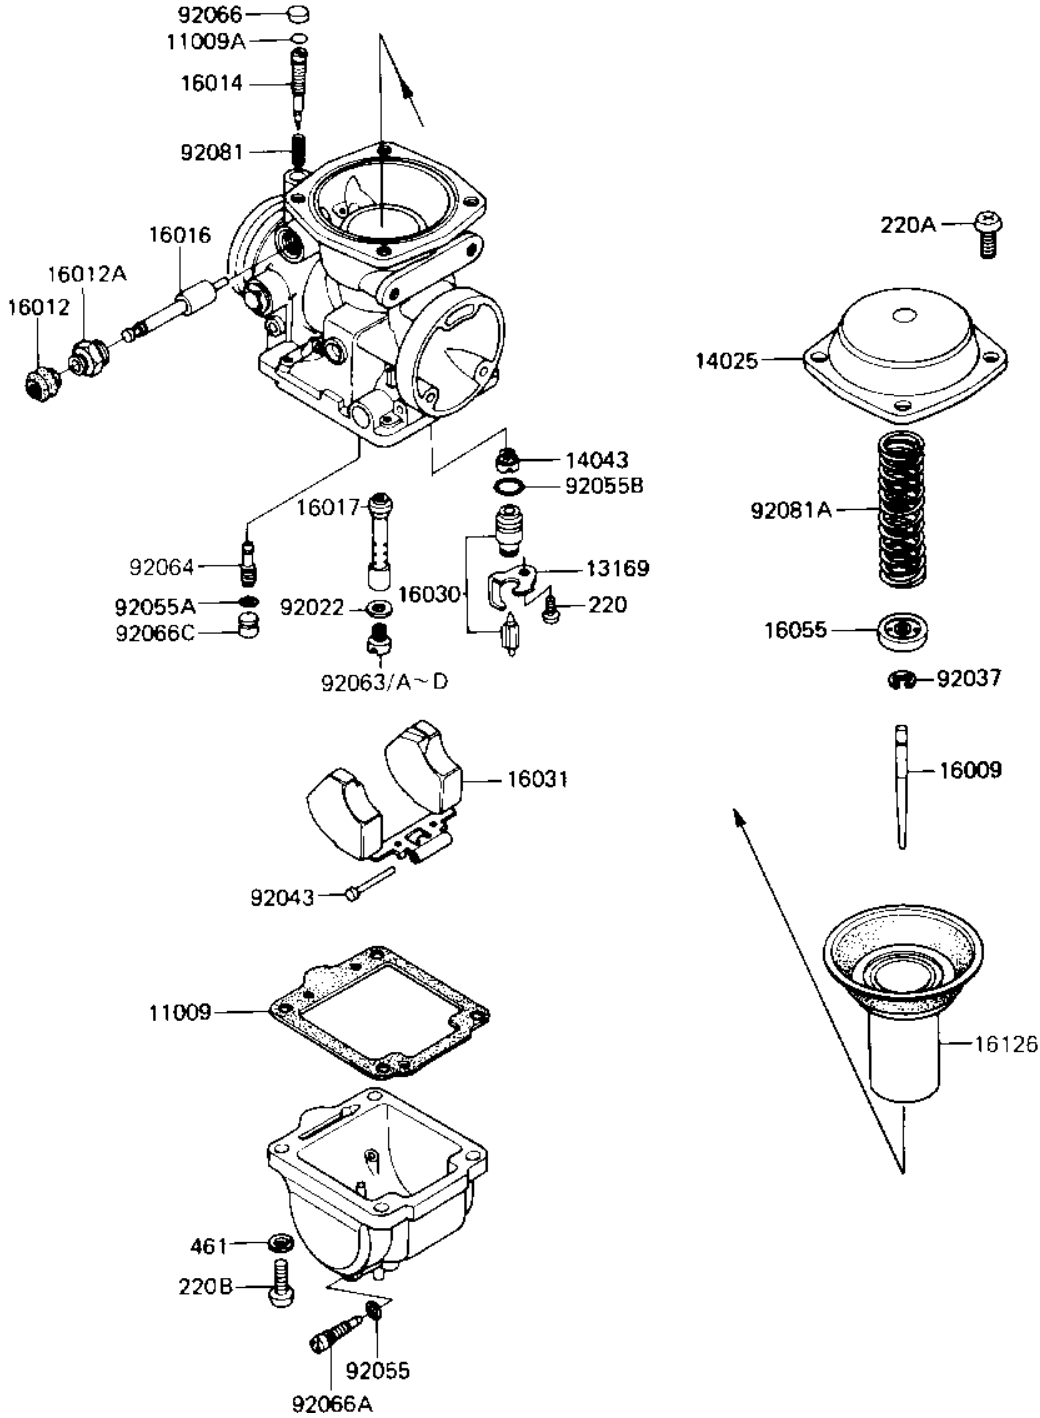

1983 Shaft PARTS DIAGRAM

CARBURETOR PARTS (KZ1100-A3)

E1612-0059

1983 Shaft PARTS LIST

CARBURETOR PARTS (KZ1100-A3)

ITEM NAME	PART NUMBER	QUANTITY
GASKET,FLOAT CHAMBER (Ref # 11009)	11009-1241	4
"O" RING (Ref # 11009A)	16038-022	4
PLATE (Ref # 13169)	13169-1482	4
COVER (Ref # 14025)	14025-1395	4
FILTER,FLOAT VALVE (Ref # 14043)	14043-1010	4
NEEDLE-JET,5CF59 (Ref # 16009)	16009-1131	4
CAP-STARTER PLUNGER (Ref # 16012)	16012-1010	4
CAP-STARTER PLUNGER (Ref # 16012A)	16012-1011	4
SCREW-PILOT AIR (Ref # 16014)	16014-1014	4
PLUNGER (Ref # 16016)	16016-1019	4
JET-NEEDLE,#AY-2 (Ref # 16017)	16017-1119	4
VALVE-FLOAT (Ref # 16030)	16030-1016	4
FLOAT (Ref # 16031)	16031-1013	4
PLATE,NEEDLE (Ref # 16055)	16055-010	4
VALVE,DIAPHRAGM (Ref # 16126)	16126-1055	4
WASHER MAIN JET (Ref # 92022)	16034-001	4
CIRCLIP (Ref # 92037)	16008-014	4
PIN,FLOAT (Ref # 92043)	16032-008	4
"O" RING (Ref # 92055)	92055-044	4
"O" RING,CHECK VALVE (Ref # 92055A)	92055-1059	4
"O" RING (Ref # 92055B)	92055-1105	4
JET-MAIN,#A122.5 (Ref # 92063)	92063-1101	4
JET-MAIN,#A120 (Ref # 92063A)	92063-1106	4
JET-MAIN,#117.5 (Ref # 92063B)	92063-1107	4
MAIN JET,A115 (Ref # 92063C)	92063-1109	4
JET-MAIN,#A112.5 (Ref # 92063D)	92063-1110	4
JET-PILOT,#A37.5 (Ref # 92064)	92064-1036	4
PLUG,PILOT SCREW (Ref # 92066)	92066-1051	4
SCREW,DRAIN (Ref # 92066A)	92066-1064	4

1983 Shaft PARTS LIST

CARBURETOR PARTS (KZ1100-A3)

ITEM NAME	PART NUMBER	QUANTITY
PLUG,PILOT JET (Ref # 92066B)	92066-1087	4
SPRING,PILOT SCREW (Ref # 92081)	16022-016	4
SPRING,DPHRGM VALVE (Ref # 92081A)	92081-1363	4
SCREW PAN HEAD 4X6 (Ref # 220)	220B0406	4
SCREW PAN HEAD 5X8 (Ref # 220A)	220B0508	14
UNAVAILABLE IN PRICE BOOK (Ref # 220B)	214B0516A	16
WASHER SPRING 5MM (Ref # 461)	461F0500	16