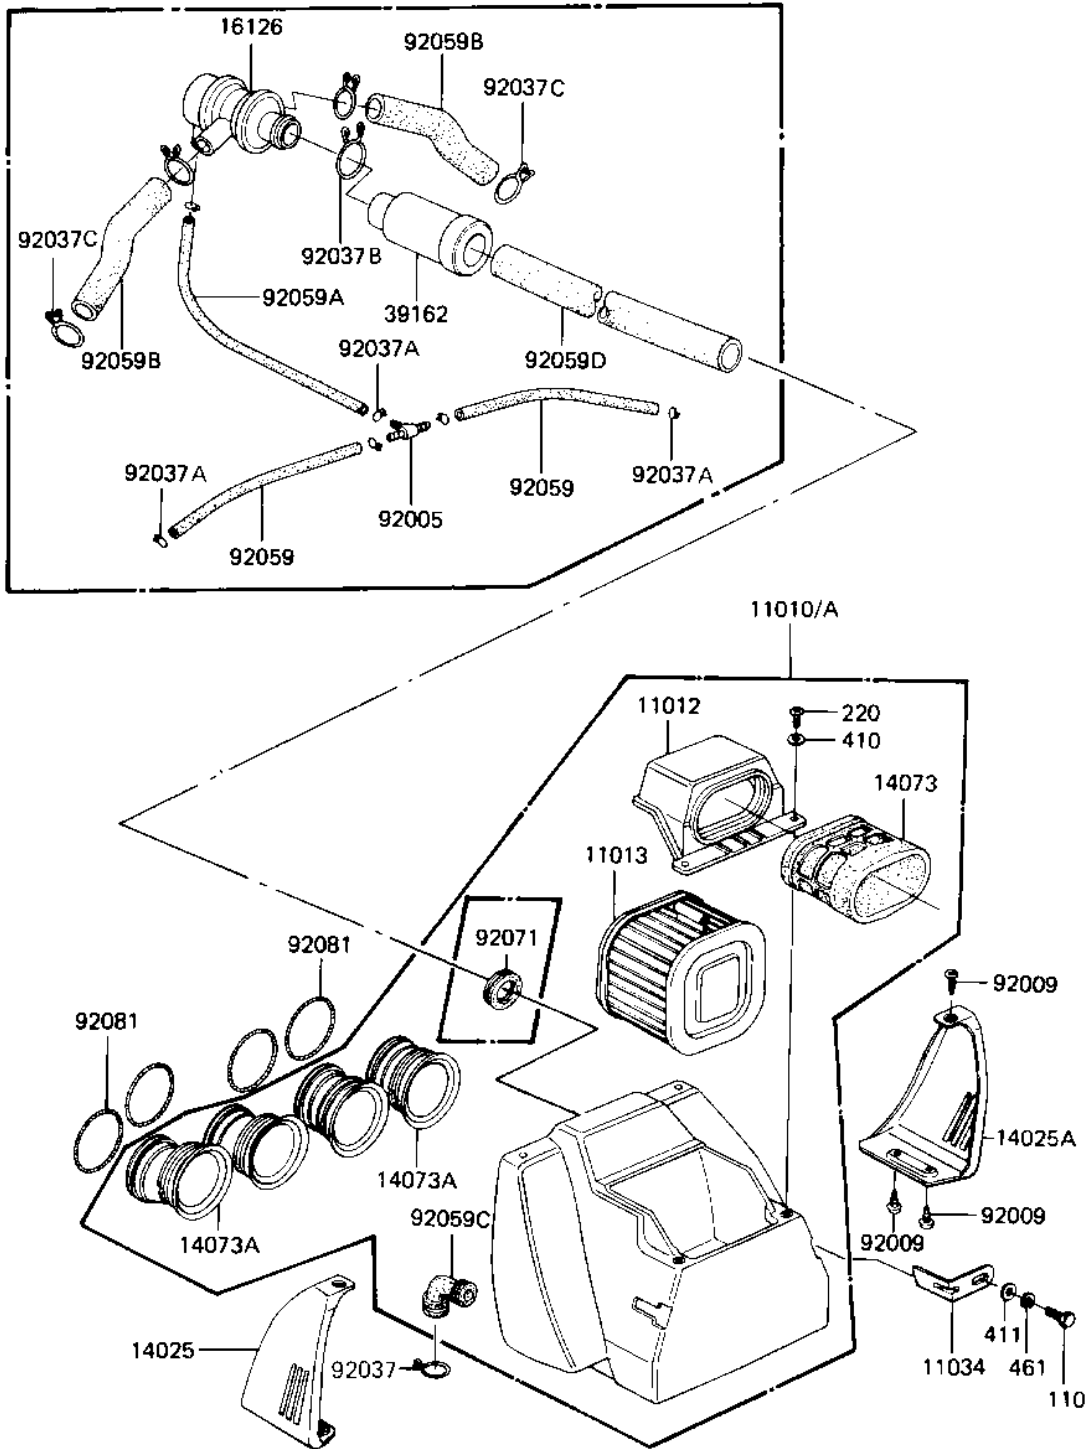

1982 Shaft PARTS DIAGRAM

AIR CLEANER

E1130-0024

1982 Shaft PARTS LIST

AIR CLEANER

ITEM NAME	PART NUMBER	QUANTITY
FILTER-ASSY-AIR (Canada) (Ref # 11010)	11010-1115	1
FILTER-ASSY-AIR (Ref # 11010A)	11010-1143	1
CAP,AIR FILTER (Ref # 11012)	11012-1167	1
ELEMENT,AIR CLNR (Ref # 11013)	11013-1037	1
BRACKET,AIR CLEANER (Ref # 11034)	32070-038	2
COVER,AIR FILTER,LH (Ref # 14025)	14025-1263	1
COVER,AIR FILTER,RH (Ref # 14025A)	14025-1264	1
DUCT,AIR FILTER,INTAK (Ref # 14073)	14073-1049	1
DUCT,AIR FILTER,OUTLE (Ref # 14073A)	14073-1055	4
VALVE ASSY,AIR SWITCH (Ref # 16126)	16126-1014	1
SILENCER (Ref # 39162)	39162-1003	1
FITTING,TUBE (Ref # 92005)	92005-1017	1
SCREW,TAPPING,5X12 (Ref # 92009)	92009-1105	6
CLAMP BREATHER PIPE (Ref # 92037)	92037-028	1
CLAMP-PIPE (Ref # 92037A)	92037-072	6
CLAMP (Ref # 92037B)	92037-1076	1
CLAMP,BREATHER TUBE (Ref # 92037C)	92037-213	4
TUBE,VACUUM,LONG (Ref # 92059)	92059-1162	2
TUBE,VACUUM,LONG (Ref # 92059A)	92059-1162	1
TUBE,14X20X89 (Ref # 92059B)	92059-1155	2
TUBE,AIR FILTER BLEED (Ref # 92059C)	92059-1170	1
TUBE,14X20X340 (Ref # 92059D)	92059-1171	1
GROMMET,AIR FILTER (Ref # 92071)	92071-1042	1
SPRING,COIL,BLACK (Ref # 92081)	92081-1457	4
BOLT-UPSET,6X12 (Ref # 110)	112G0612	2
SCREW PAN HEAD 6X12 (Ref # 220)	220B0612	2
WASHER PLAIN 6MM (Ref # 410)	410B0600	2
WASHER PLAIN 6MM (Ref # 411)	411B0600	2
WASHER SPRING 6MM (Ref # 461)	461F0600	2