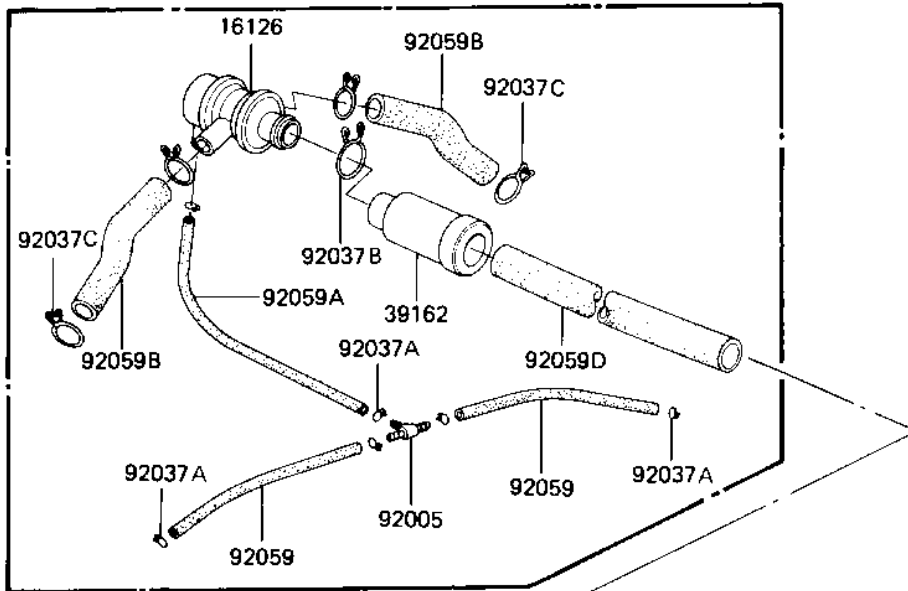

# 1983 Shaft PARTS DIAGRAM

AIR CLEANER

E1130-0024

# 1983 Shaft PARTS LIST

## AIR CLEANER

ITEM NAME	PART NUMBER	QUANTITY
FILTER-ASSY-AIR (Canada) (Ref # 11010)	11010-1115	1
FILTER-ASSY-AIR (Ref # 11010A)	11010-1143	1
CAP,AIR FILTER (Ref # 11012)	11012-1167	1
ELEMENT,AIR CLNR (Ref # 11013)	11013-1037	1
BRACKET,AIR CLEANER (Ref # 11034)	32070-038	2
COVER,AIR FILTER,LH (Ref # 14025)	14025-1263	1
COVER,AIR FILTER,RH (Ref # 14025A)	14025-1264	1
DUCT,AIR FILTER,INTAK (Ref # 14073)	14073-1049	1
DUCT,AIR FILTER,OUTLE (Ref # 14073A)	14073-1055	4
VALVE ASSY,AIR SWITCH (Ref # 16126)	16126-1014	1
SILENCER (Ref # 39162)	39162-1003	1
FITTING,TUBE (Ref # 92005)	92005-1017	1
SCREW,TAPPING,5X12 (Ref # 92009)	92009-1105	6
CLAMP BREATHER PIPE (Ref # 92037)	92037-028	1
CLAMP-PIPE (Ref # 92037A)	92037-072	6
CLAMP (Ref # 92037B)	92037-1076	1
CLAMP,BREATHER TUBE (Ref # 92037C)	92037-213	4
TUBE,VACUUM,LONG (Ref # 92059)	92059-1162	2
TUBE,VACUUM,LONG (Ref # 92059A)	92059-1162	1
TUBE,14X20X89 (Ref # 92059B)	92059-1155	2
TUBE,AIR FILTER BLEED (Ref # 92059C)	92059-1170	1
TUBE,14X20X340 (Ref # 92059D)	92059-1171	1
GROMMET,AIR FILTER (Ref # 92071)	92071-1042	1
SPRING,COIL,BLACK (Ref # 92081)	92081-1457	4
BOLT-UPSET,6X12 (Ref # 110)	112G0612	2
SCREW PAN HEAD 6X12 (Ref # 220)	220B0612	2
WASHER PLAIN 6MM (Ref # 410)	410B0600	2
WASHER PLAIN 6MM (Ref # 411)	411B0600	2
WASHER SPRING 6MM (Ref # 461)	461F0600	2