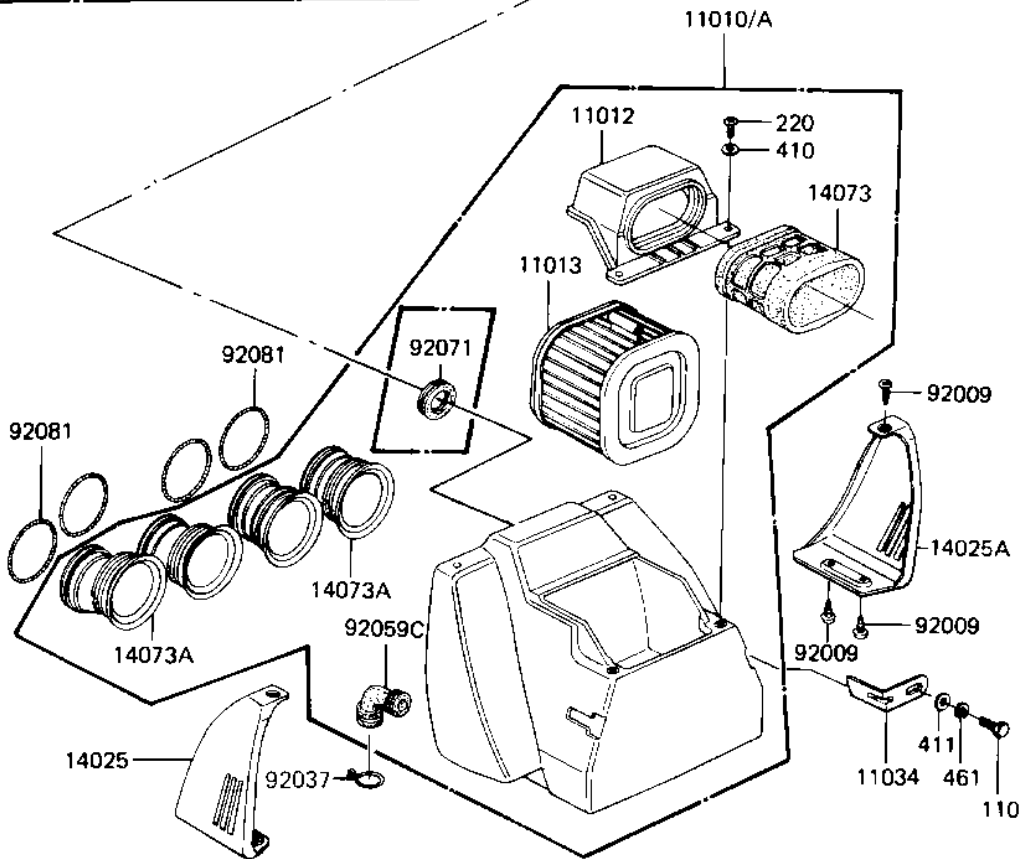

# 1983 Shaft PARTS DIAGRAM

AIR CLEANER

E1130-0024

# 1983 Shaft PARTS LIST

## AIR CLEANER

ITEM NAME	PART NUMBER	QUANTITY
FILTER-ASSY-AIR (Canada) (Ref # 11010)	11010-1115	1
FILTER-ASSY-AIR (Ref # 11010A)	11010-1143	1
CAP,AIR FILTER (Ref # 11012)	11012-1167	1
ELEMENT,AIR CLNR (Ref # 11013)	11013-1037	1
BRACKET,AIR CLEANER (Ref # 11034)	32070-038	2
COVER,AIR FILTER,LH (Ref # 14025)	14025-1263	1
COVER,AIR FILTER,RH (Ref # 14025A)	14025-1264	1
DUCT,AIR FILTER,INTAK (Ref # 14073)	14073-1049	1
DUCT,AIR FILTER,OUTLE (Ref # 14073A)	14073-1055	4
VALVE ASSY,AIR SWITCH (Ref # 16126)	16126-1014	1
SILENCER (Ref # 39162)	39162-1003	1
FITTING,TUBE (Ref # 92005)	92005-1017	1
SCREW,TAPPING,5X12 (Ref # 92009)	92009-1105	6
CLAMP BREATHER PIPE (Ref # 92037)	92037-028	1
CLAMP-PIPE (Ref # 92037A)	92037-072	6
CLAMP (Ref # 92037B)	92037-1076	1
CLAMP,BREATHER TUBE (Ref # 92037C)	92037-213	4
TUBE,VACUUM,LONG (Ref # 92059)	92059-1162	2
TUBE,VACUUM,LONG (Ref # 92059A)	92059-1162	1
TUBE,14X20X89 (Ref # 92059B)	92059-1155	2
TUBE,AIR FILTER BLEED (Ref # 92059C)	92059-1170	1
TUBE,14X20X340 (Ref # 92059D)	92059-1171	1
GROMMET,AIR FILTER (Ref # 92071)	92071-1042	1
SPRING,COIL,BLACK (Ref # 92081)	92081-1457	4
BOLT-UPSET,6X12 (Ref # 110)	112G0612	2
SCREW PAN HEAD 6X12 (Ref # 220)	220B0612	2
WASHER PLAIN 6MM (Ref # 410)	410B0600	2
WASHER PLAIN 6MM (Ref # 411)	411B0600	2
WASHER SPRING 6MM (Ref # 461)	461F0600	2