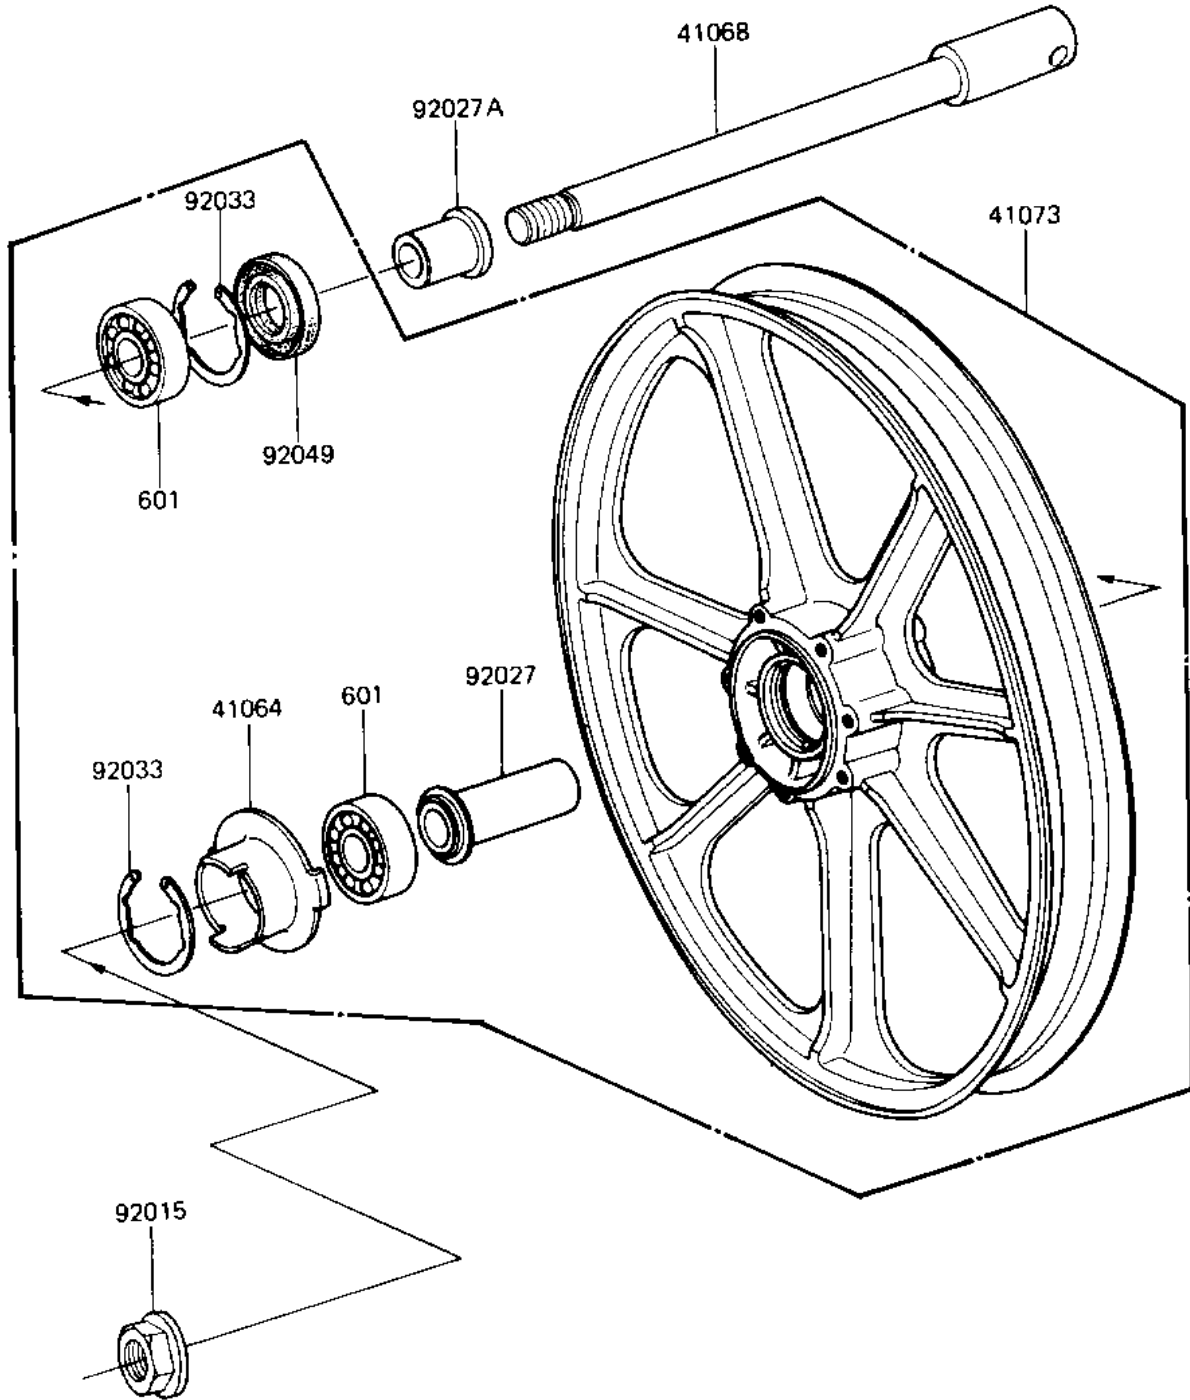

# 1981 Shaft PARTS DIAGRAM

FRONT WHEEL/HUB (KZ1100-A1/A2)

F2230-0011

# 1981 Shaft PARTS LIST

FRONT WHEEL/HUB (KZ1100-A1/A2)

ITEM NAME	PART NUMBER	QUANTITY
RECEIVER-SPEEDOMETER (Ref # 41064)	41064-1008	1
AXLE,FRONT,L=204M/M (Ref # 41068)	41068-1009	1
WHEEL-ASSY (Ref # 41073)	41073-1156-21	1
NUT,14MM (Ref # 92015)	92015-1407	1
COLLAR,FR HUB L=55M/M (Ref # 92027)	92027-1223	1
COLLAR,FR AXLE L=30MM (Ref # 92027A)	92027-1225	1
CIRCLIP,42MM (Ref # 92033)	92033-1041	2
OIL SEAL,AG1144AO (Ref # 92049)	92049-1058	1
BEARING BALL #6302Z (Ref # 601)	601B6302Z	2