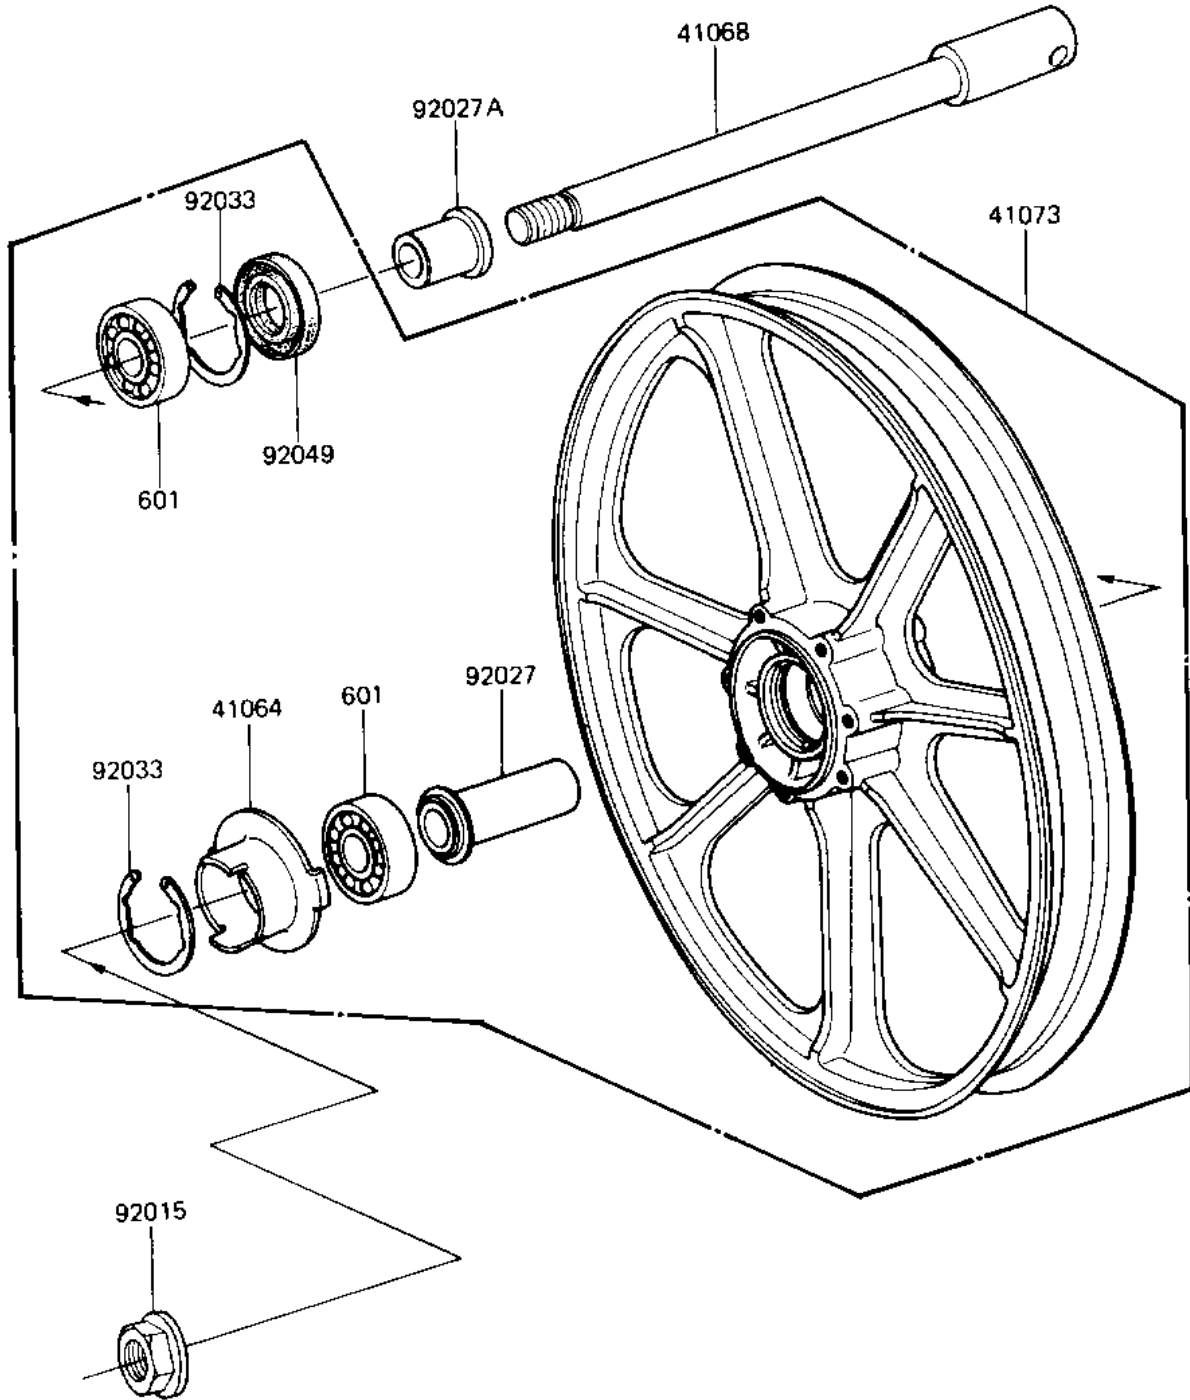

# 1982 Shaft PARTS DIAGRAM

FRONT WHEEL/HUB (KZ1100-A1/A2)

F2230-0011

# 1982 Shaft PARTS LIST

FRONT WHEEL/HUB (KZ1100-A1/A2)

ITEM NAME	PART NUMBER	QUANTITY
RECEIVER-SPEEDOMETER (Ref # 41064)	41064-1008	1
AXLE,FRONT,L=204M/M (Ref # 41068)	41068-1009	1
WHEEL-ASSY (Ref # 41073)	41073-1156-21	1
NUT,14MM (Ref # 92015)	92015-1407	1
COLLAR,FR HUB L=55M/M (Ref # 92027)	92027-1223	1
COLLAR,FR AXLE L=30MM (Ref # 92027A)	92027-1225	1
CIRCLIP,42MM (Ref # 92033)	92033-1041	2
OIL SEAL,AG1144AO (Ref # 92049)	92049-1058	1
BEARING BALL #6302Z (Ref # 601)	601B6302Z	2