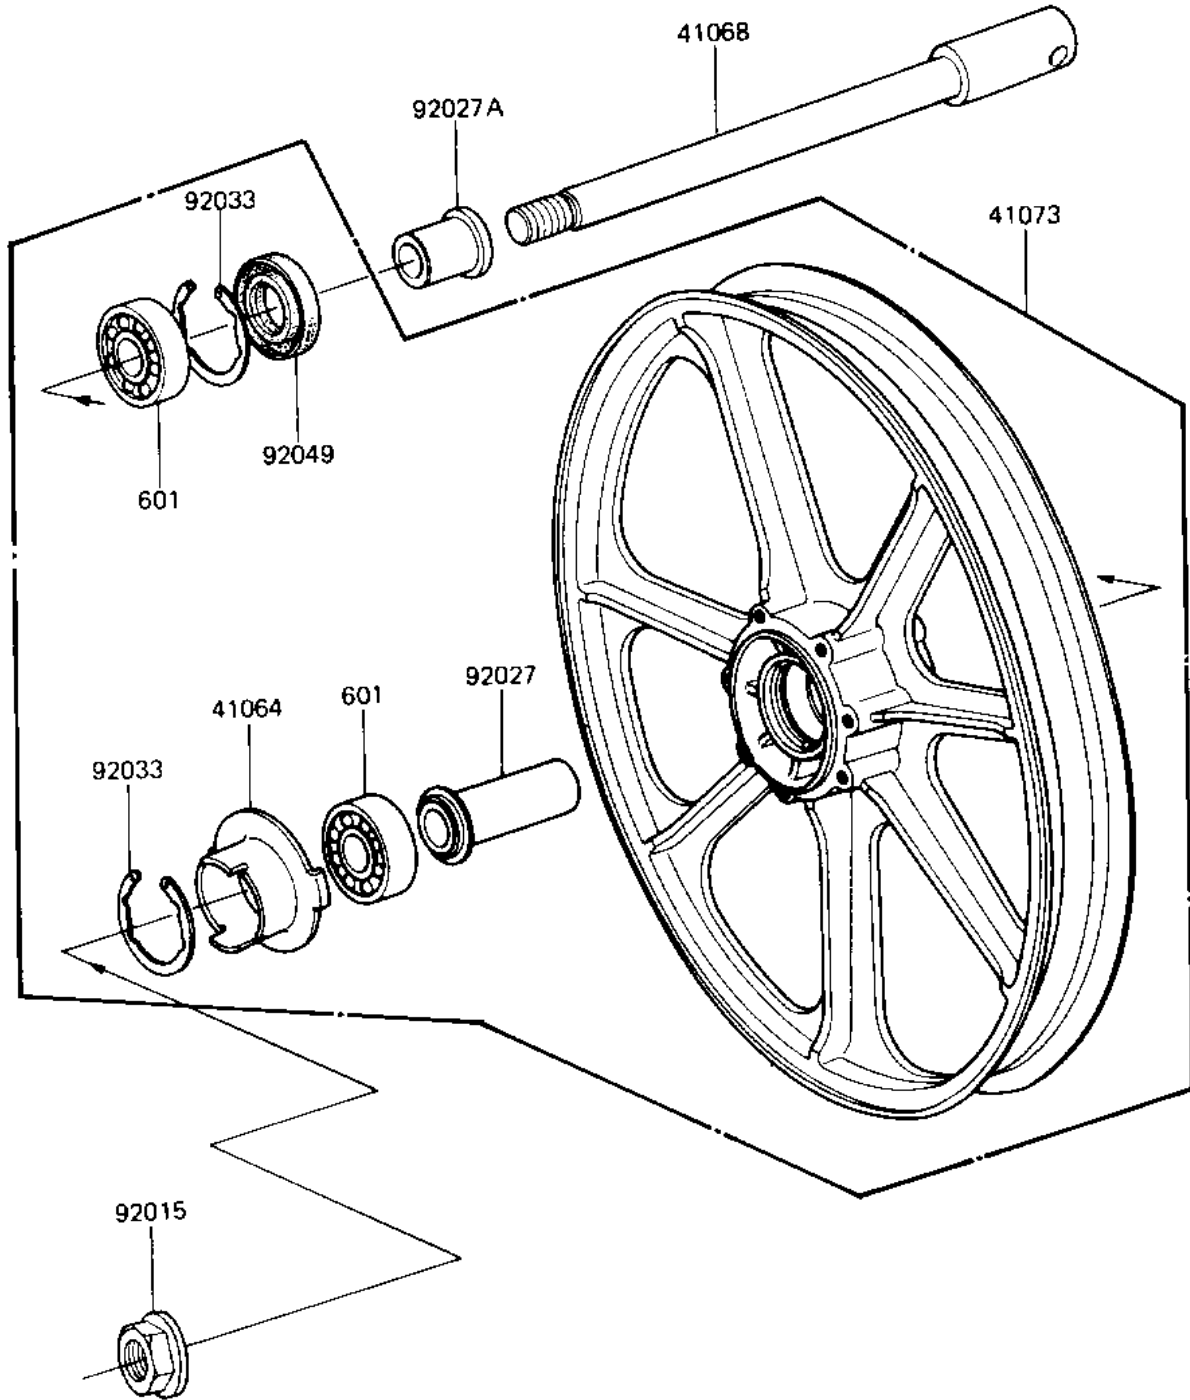

1983 Shaft PARTS DIAGRAM

FRONT WHEEL/HUB (KZ1100-A1/A2)

F2230-0011

1983 Shaft PARTS LIST

FRONT WHEEL/HUB (KZ1100-A1/A2)

ITEM NAME	PART NUMBER	QUANTITY
RECEIVER-SPEEDOMETER (Ref # 41064)	41064-1008	1
AXLE,FRONT,L=204M/M (Ref # 41068)	41068-1009	1
WHEEL-ASSY (Ref # 41073)	41073-1156-21	1
NUT,14MM (Ref # 92015)	92015-1407	1
COLLAR,FR HUB L=55M/M (Ref # 92027)	92027-1223	1
COLLAR,FR AXLE L=30MM (Ref # 92027A)	92027-1225	1
CIRCLIP,42MM (Ref # 92033)	92033-1041	2
OIL SEAL,AG1144AO (Ref # 92049)	92049-1058	1
BEARING BALL #6302Z (Ref # 601)	601B6302Z	2